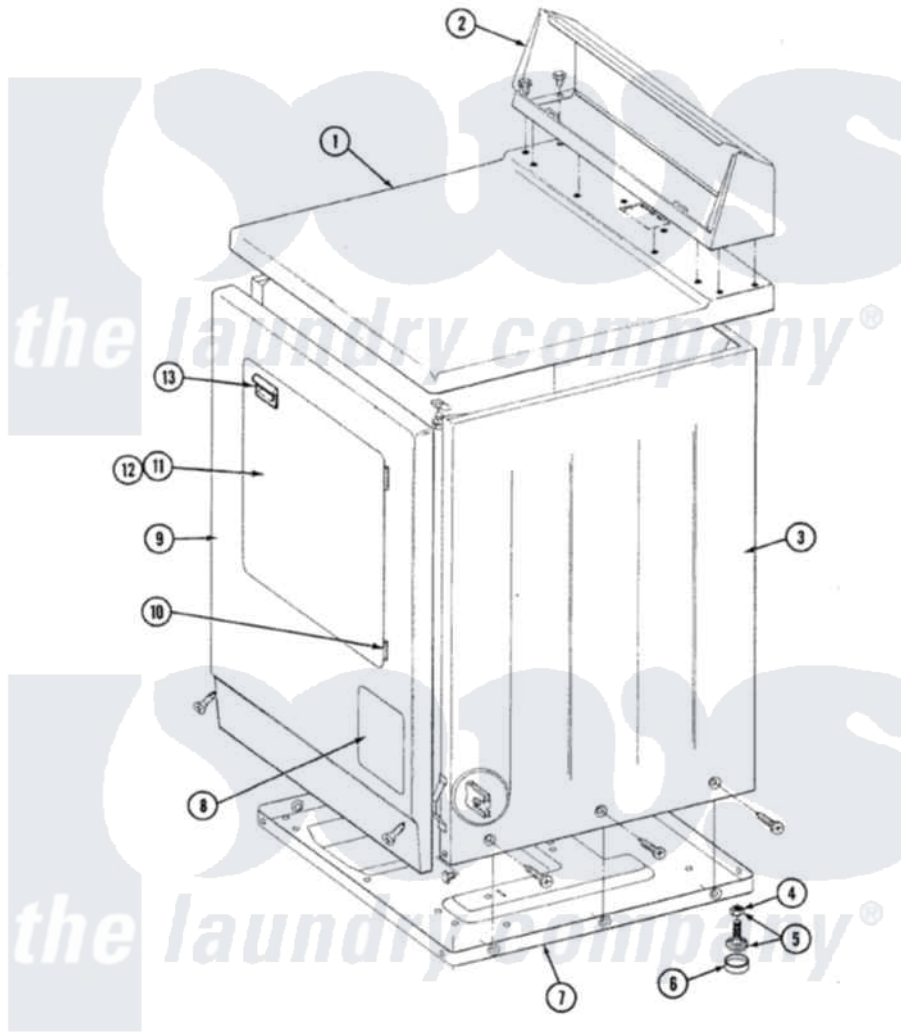

Maytag LDG9700 03 - FRONT VIEW

SECTION: FRONT VIEW
MODEL: DE-DG MODELS

Issue Date: 6/90

56

Maytag [Residential Maytag LDG9700 Dryer Parts](#) Parts Diagram 03 - FRONT VIEW
Click on the part number to view part

Item	Original Part Number	Replaced By	Status	Part Description
1	307104L			Top Cover Assembly
"	204445			Screw And Fastener Assembly
2	305193L			Console
"	Y313559			Screw
3	307124L		Not Available	CABINET ASSY ALMOND
"	Y310632	1163839		Screw
4	Y052740	62739		Nut, Lock
5	Y305086			Adjustable Leg And Nut
6	Y314137			Foot, Rubber
7	Y303361		Not Available	BASE ASSY. (UPPER & LOWER)
8	302542L		Not Available	PART NOT USED. (DG ONLY)
9	307998L			Front Panel---NA
10	307099	33001230		Hinge, Door
11	307111L	308061L		Door Assembly---NA
12	314966L		Not Available	DOOR PANEL ALMOND
13	314972			Handle Door ALM