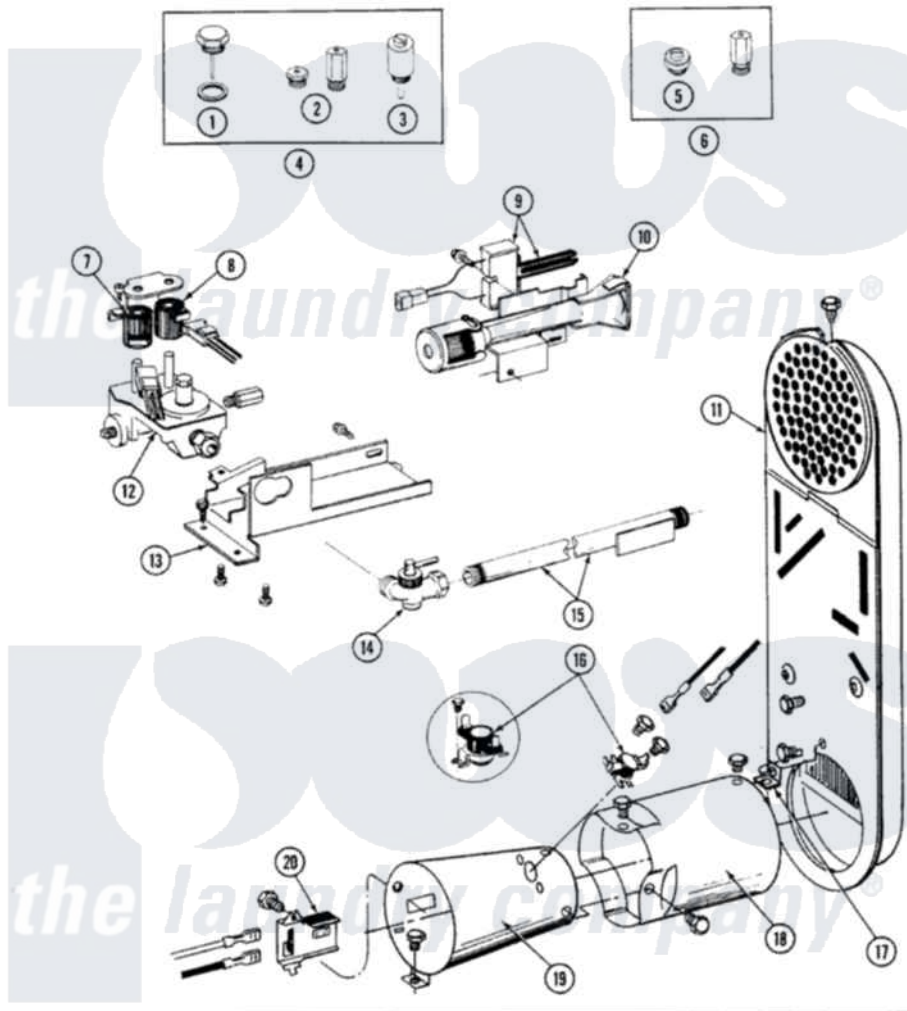

# Maytag LDG9700 04 - INLET DUCT, GAS VALVE & COMBUSTION CONE

SECTION: INLET DUCT, GAS VALVE & COMBUSTION CONE  
 MODEL: D6 MODELS

Issue Date: 6/90

48

Maytag Residential Maytag LDG9700 Dryer Parts Parts Diagram 04 - INLET DUCT, GAS VALVE & COMBUSTION CONE

Click on the part number to view part

Item	Original Part Number	Replaced By	Status	Part Description
1	<a href="#">302810</a>			Screw Assembly - Blue Block Ope
2	305861		Not Available	MAIN BURNER ORIFICE KIT-LPG
3	306184		Not Available	PLUG, BLOCKING (LPG REGULATOR)
4	Y306195	<a href="#">MAL9000AXX</a>		LP Gas Con
5	314602	<a href="#">694424</a>		Leak, Limiter
6	306204	<a href="#">33002924</a>		Gas Conv K
7	<a href="#">306106</a>			Coil, Holding And Booster-W
8	306105	<a href="#">694540</a>		Coil, 60 Hz
9	<a href="#">304971</a>			Screw Note: Screw, Igniter
"	304970	<a href="#">4391996</a>		Ignitor
10	Y310632	<a href="#">1163839</a>		Screw
"	304974	<a href="#">33002793</a>		Burner Assembly
11	<a href="#">307119</a>			Duct, Inlet Assembly
"	211204	<a href="#">00767</a>		Screw, 8A X 3/8 HeX Washer