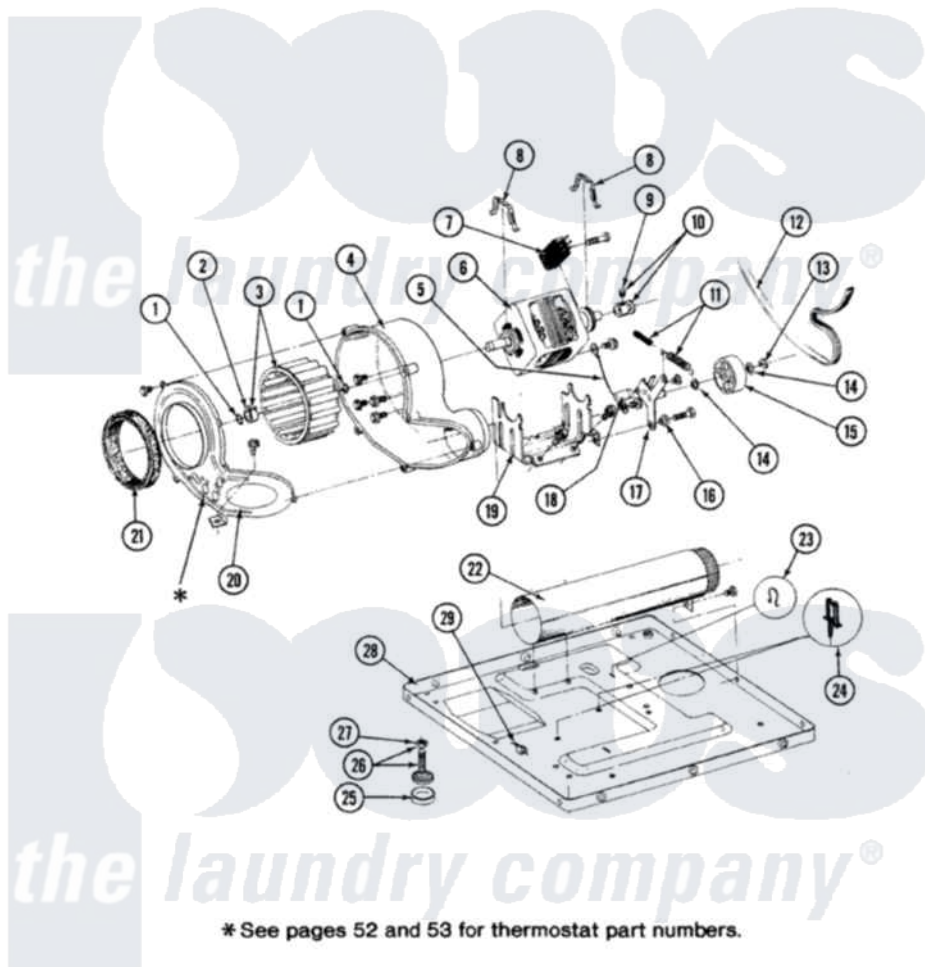

Maytag LDG9700 07 - MOTOR, BLOWER, BASE FRAME & THERMOSTATS

SECTION: MOTOR, BLOWER, BASE FRAME & THERMOSTATS
 MODEL: DG-DE MODELS

Issue Date: 6/90

50

Maytag [Residential Maytag LDG9700 Dryer Parts](#) Parts Diagram 07 - MOTOR, BLOWER, BASE FRAME & THERMOSTATS

[Click on the part number to view part](#)

Item	Original Part Number	Replaced By	Status	Part Description
1	410233	9703438		Ring-Retrn
2	312967			Clamp, Blower Housing
3	Y303836			Blower Wheel Assembly And Clamp
4	Y310632	1163839		Screw
"	Y312893			Housing, Blower
5	901220			Ground Wire
"	211294	90767		Screw, 8A X 3/8 HeX Washer Head Tapping
"	910343	488234		Screw 8-32 X 1/4
6	Y303358	W10410999		Motor-Drve
7	306207		Not Available	(PROD. No.303358-8 & No.303358-9)
"	Y303877		Not Available	SWITCH, MOTOR EXTERNAL START No.303358-2, No.303358-4, 303358-7
"	Y303879			Switch, Motor External Start

8	Y015825		Clip, Motor To Motor Support
9	Y053241		Set Screw, Motor Pulley
10	Y305185	6-3051850	Pulley- MO
11	Y303945		IDLER SPRING ASSY. W/PLUG
12	Y312959		Poly "V" Belt For Tumbler
13	312958	354987	Ring, Retaining
14	Y312527		Washer, Idler Shaft
15	Y303705	6-3037050	Pulley- ID
16	Y312894	315772	Sleeve, Idler Arm
17	Y014874		Screw, Idler Arm And Sleeve
"	Y303363	6-3033630	Idler Arm
"	Y312961	W10116751	Screw
18	Y313582	W10116756	Spacer
19	Y313561		Screw----NA
"	312897	Not Available	SUPPORT, MOTOR
20	314846		Cover, Blower Housing
"	Y313561		Screw----NA
"	Y312961	W10116751	Screw
21	Y312901		Seal, Housing Cover
22	Y303442		EXHAUST DUCT ASSEMBLY
"	Y310632	1163839	Screw
23	410490		Spring, Retainer Wire Harness
24	Y313262	W10116752	Retainer-
25	Y314137		Foot, Rubber
26	Y305086		Adjustable Leg And Nut
27	Y052740	62739	Nut, Lock
28	Y303361	Not Available	BASE ASSY. (UPPER & LOWER)
29	Y310376		Clip, Door Switch Harness