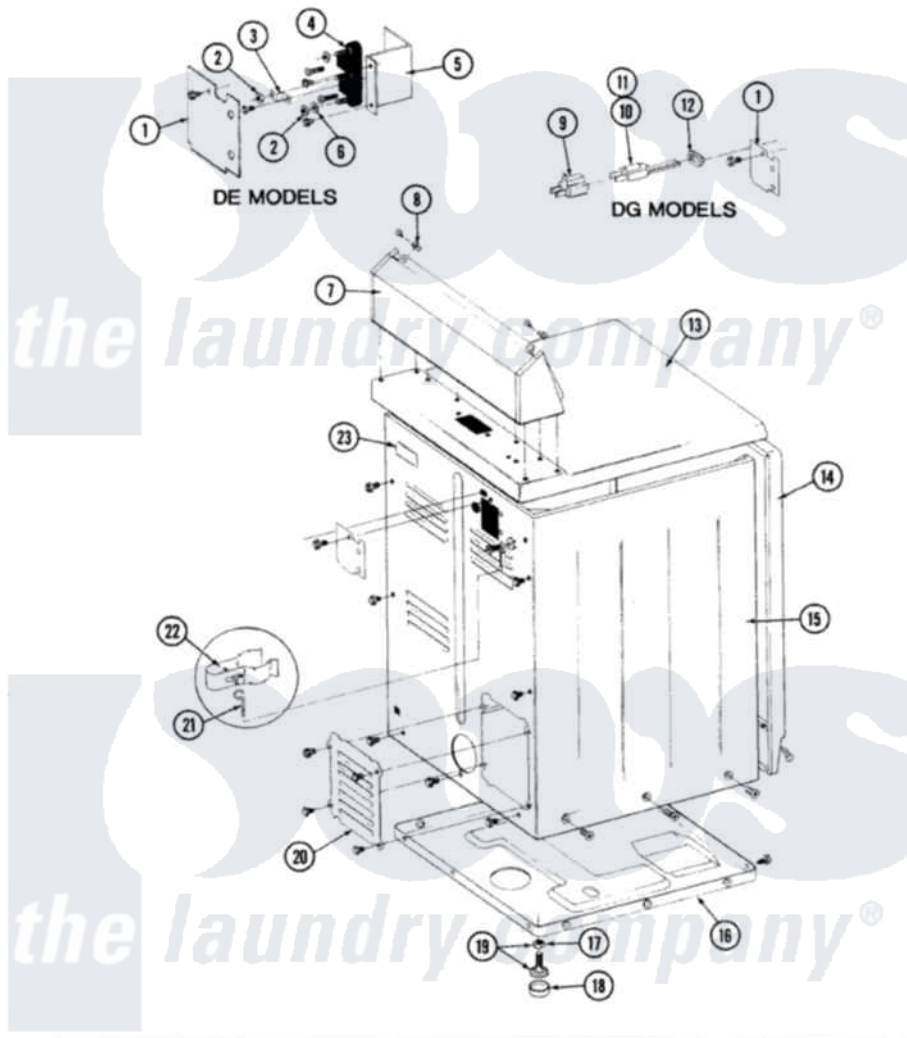

Maytag LDG9700 08 - REAR VIEW

SECTION: REAR VIEW
MODEL: DE-DG MODELS

Issue Date: 6/90

38

Maytag Residential Maytag LDG9700 Dryer Parts Parts Diagram 08 - REAR VIEW
Click on the part number to view part

Item	Original Part Number	Replaced By	Status	Part Description
1	Y312905		Not Available	COVER, TERMINAL
7	305193L			Console
8	215075			Fastener, Control Panel To Console
9	Y201808			Converter
10	302521		Not Available	CORD, POWER PART NOT USED-GAS MODELS ONLY
12	211881			Grommet, Cord Part Not Used-Gas Models Only
13	307104L			Top Cover Assembly
14	307998L			Front Panel---NA
15	Y313561			Screw---NA
"	Y310632	1163839		Screw
"	307124L		Not Available	CABINET ASSY ALMOND
16	Y303361		Not Available	BASE ASSY. (UPPER & LOWER)
17	Y052740	62739		Nut, Lock
18	Y314137			Foot, Rubber

19	Y305086		Adjustable Leg And Nut
20	Y312951	Not Available	ACCESS COVER, BACK
"	211294	90767	Screw, 8A X 3/8 HeX Washer Head Tapping
"	Y313559		Screw
21	311155		Ground Wire And Clamp
22	313122		Screw - Baffle To Tumbler
"	301548		Clamp, Ground Wire
23	214519		LABEL, ELECTRICAL INSTR. PART NOT USED-GAS MODELS ONLY