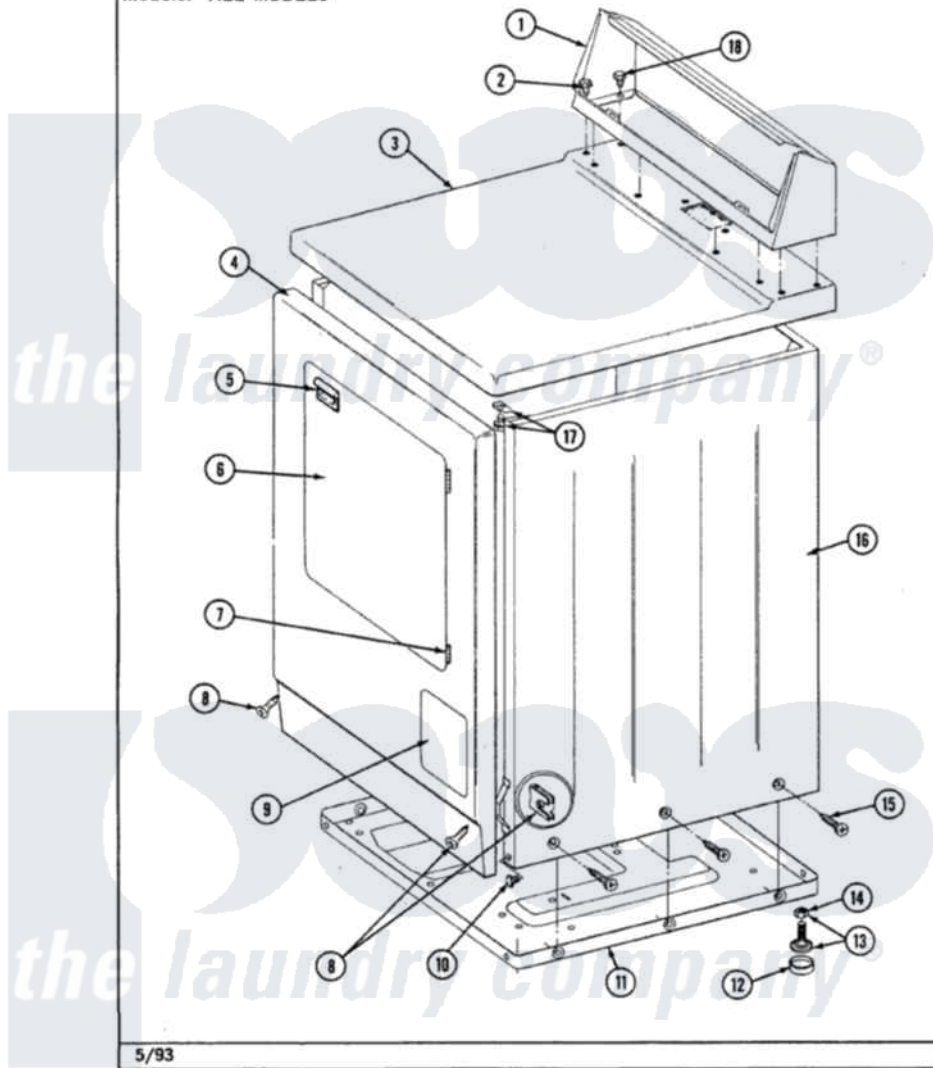

Maytag LDG9700AAL 01 - CABINET-FRONT

Section: CABINET-FRONT

P/N 1600028

Models: ALL MODELS

5/93

Maytag Residential Maytag LDG9700AAL Dryer Parts Parts Diagram 01 - CABINET-FRONT

Click on the part number to view part

Item	Original Part Number	Replaced By	Status	Part Description
1	305193L			Console
2	Y313559			Screw
3	307104L			Top Cover Assembly
4	308000L			Front Panel Assembly
"	307998L			Front Panel---NA
5	314972			Handle Door ALM
6	307111L	308061L		Door Assembly---NA
"	314966L		Not Available	DOOR PANEL ALMOND
7	307099	33001230		Hinge, Door
8	204439			Screw And Fstner Assembly
10	Y310632	1163839		Screw
11	Y303361		Not Available	BASE ASSY. (UPPER & LOWER)
12	Y314137			Foot, Rubber
13	Y305086			Adjustable Leg And Nut
14	Y052740	62739		Nut, Lock
				Yfor Cabinet See Cabinet

15	213007		Ator Cabinet See Cabinet, Back
16	307124L	Not Available	CABINET ASSY ALMOND
17	204445		Screw And Fastener Assembly
18	211294	90767	Screw, 8A X 3/8 HeX Washer Head Tapping