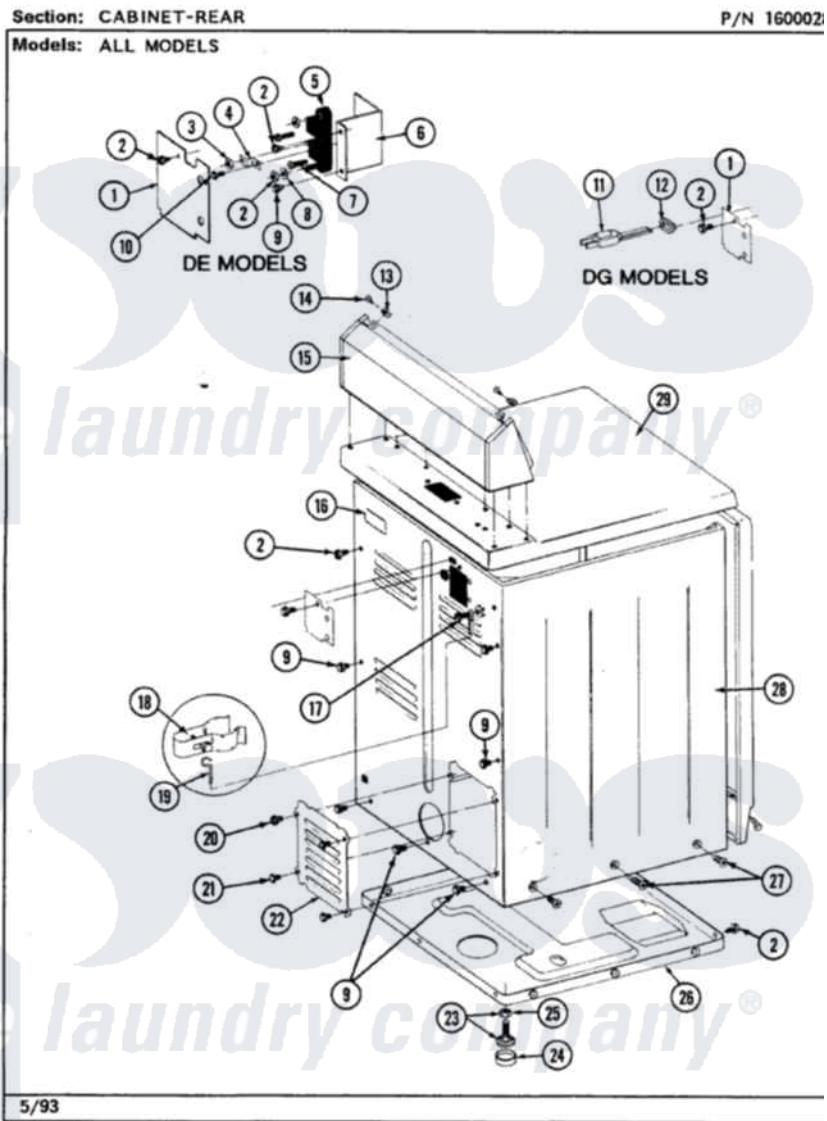

# Maytag LDG9700AAL 02 - CABINET-REAR

Maytag Residential Maytag LDG9700AAL Dryer Parts Parts Diagram 02 - CABINET-REAR  
Click on the part number to view part

Item	Original Part Number	Replaced By	Status	Part Description
1	Y312905		Not Available	COVER, TERMINAL
2	<a href="#">Y313561</a>			Screw---NA
3	311484	<a href="#">112432</a>		Nut
4	<a href="#">Y312184</a>			Strap, Grounding
5	<a href="#">400008</a>			Block, Terminal
6	<a href="#">Y312904</a>			Bracket, Terminal Block
7	Y312209	<a href="#">W10001200</a>		Screw
8	<a href="#">Y311270</a>			Washer, Terminal Block
9	Y310632	<a href="#">1163839</a>		Screw
10	Y311423	<a href="#">489483</a>		Screw 10-32 X 1/2
11	302521		Not Available	CORD, POWER PART NOT USED-GAS MODELS ONLY
12	<a href="#">211881</a>			Grommet, Cord Part Not Used-Gas Models Only
13	<a href="#">215075</a>			Fastener, Control Panel To Console
14	<a href="#">210932</a>			Screw, No.8 X 9/16 Ctsk Note: Screw, Inlet Duct

15	<a href="#">305193L</a>		Console
16	214519		LABEL, ELECTRICAL INSTR. PART NOT USED-GAS MODELS ONLY
17	303846	<a href="#">22003781</a>	Screw, Ground Strap
18	<a href="#">301548</a>		Clamp, Ground Wire
19	<a href="#">311155</a>		Ground Wire And Clamp
20	<a href="#">Y313559</a>		Screw
21	211294	<a href="#">90767</a>	Screw, 8A X 3/8 HeX Washer Head Tapping
22	Y312951	Not Available	ACCESS COVER, BACK
23	<a href="#">Y305086</a>		Adjustable Leg And Nut
24	<a href="#">Y314137</a>		Foot, Rubber
25	Y052740	<a href="#">62739</a>	Nut, Lock
26	Y303361	Not Available	BASE ASSY. (UPPER & LOWER)
27	213077	Not Available	CAP FOR TIMER KNOB
28	307124L	Not Available	CABINET ASSY ALMOND
29	<a href="#">307104L</a>		Top Cover Assembly