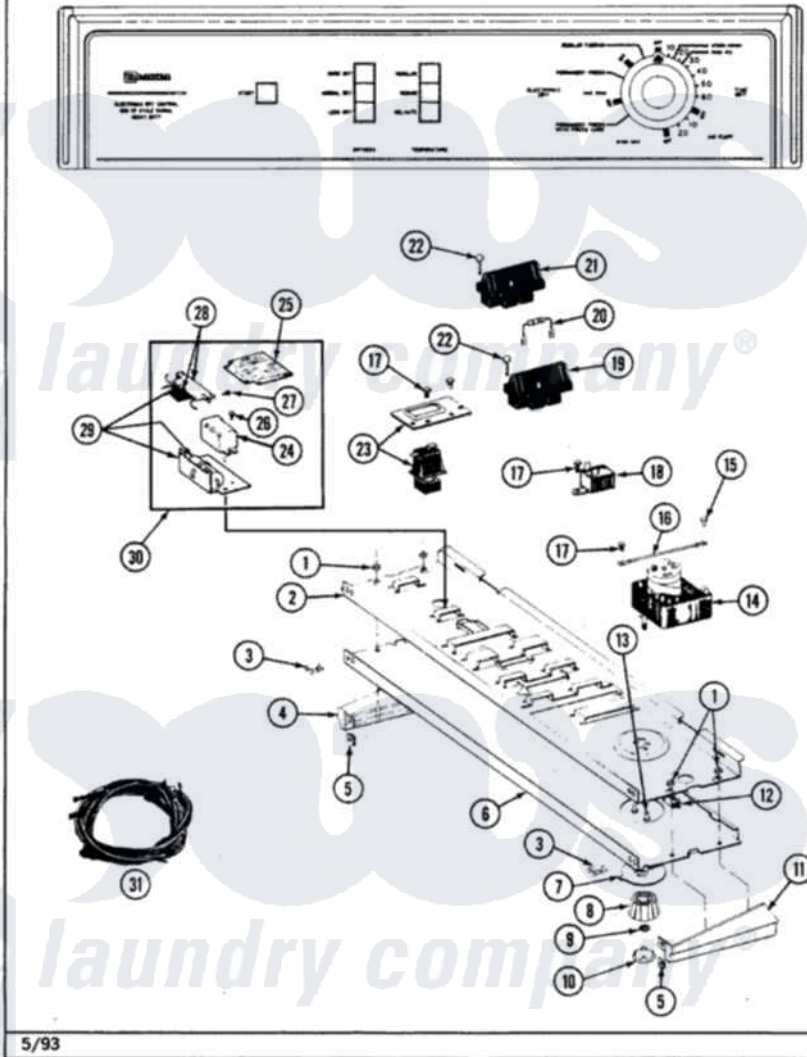

Maytag LDG9700AAL 03 - CONTROL PANEL

Section: CONTROL PANEL

P/N 160002

Models: LDE9700AC(*)-AD(*) LDG9700AA(*)-AB(*)

5/93

Maytag [Residential Maytag LDG9700AAL Dryer Parts](#) Parts Diagram 03 - CONTROL PANEL

[Click on the part number to view part](#)

Item	Original Part Number	Replaced By	Status	Part Description
1	214872			Palnut, End Cap Note: Nut, Lamp Holder
2	314184			Back Up Plate
3	210932			Screw, No.8 X 9/16 Ctsk Note: Screw, Inlet Duct
4	207215		Not Available	END CAP LH
5	214894			Fastener, End Cap
6	307320		Not Available	CONTROL PANEL
7	315042			Dial Skirt
8	315041			Knob, Timer
9	312273			Nut, Control Knob
10	215821		Not Available	CAP, KNOB
11	207216		Not Available	END CAP RH
12	214897			Pad, Control Panel
13	910708	488234		Screw 8-32 X 1/4
14	Y307404			Timer
15	211204	00767		Screw, 8A X 3/8 HeX Washer

15	211294	30707		Head Tapping
16	204807			Ground Wire, Supp. Plte To Top Cover
17	211168	W10139210		Screw, 8-18 X 5/16
18	305205	694419		Mini-Buzzer
19	307304		Not Available	TEMP CONTROL SWITCH 3 BUTTON
20	306917			Resistor, Med Temp Gas
21	307304		Not Available	TEMP CONTROL SWITCH 3 BUTTON
22	213117	67006908		Screw, Ice Rack
23	307305			Switch Push To Start
24	307899			Relay
25	Y307896			Pc Board
26	Y251119	3177991		Screw
27	311863		Not Available	SCREW FOR CAUTION PLATE---NA
28	307422		Not Available	WIRE HARNESS
29	307897			Edge Board Connector
30	307898		Not Available	ELECTRONIC CONTROL
31	16000327		Not Available	GUIDE, QUICK REF. - MAYTAG
"	307308		Not Available	WIRE HARNESS
"	315080		Not Available	MANUAL, USE & CARE