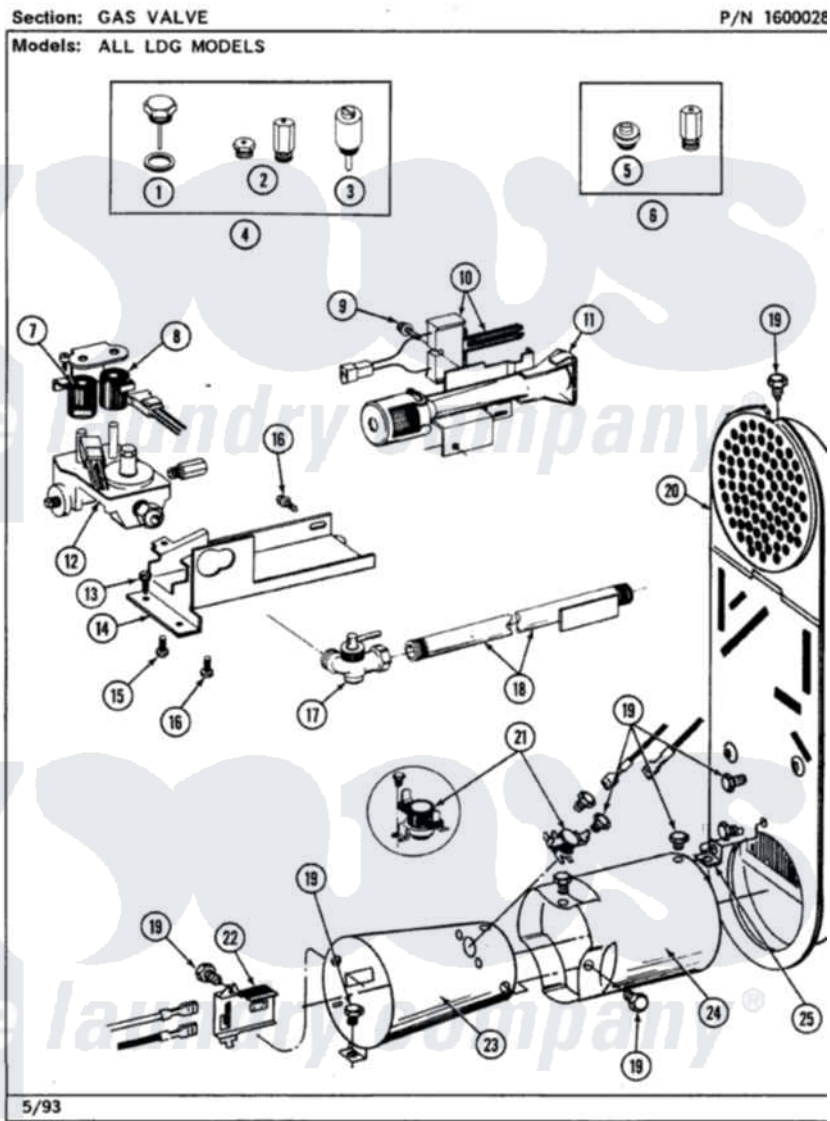

Maytag LDG9700AAL 05 - GAS VALVE

Maytag [Residential Maytag LDG9700AAL Dryer Parts](#) Parts Diagram 05 - GAS VALVE
Click on the part number to view part

Item	Original Part Number	Replaced By	Status	Part Description
1	302810			Screw Assembly - Blue Block Ope
2	305861		Not Available	MAIN BURNER ORIFICE KIT-LPG
3	306184		Not Available	PLUG, BLOCKING (LPG REGULATOR)
4	Y306195	MAL9000AXX		LP Gas Con
5	314602	694424		Leak, Limiter
6	306204	33002924		Gas Conv K
7	306106			Coil, Holding And Booster-W
8	306105	694540		Coil, 60 Hz
9	304971			Screw Note: Screw, Igniter
10	304970	4391996		Ignitor
11	304974	33002793		Burner Assembly
12	306176			Valve, Gas
13	Y313561			Screw---NA
14	314566			Gas Control Bracket

15	314082	90767	Screw, 8A X 3/8 HeX Washer Head Tapping
16	Y313559		Screw
17	Y303349		Angle Shut-Off, Gas Valve
18	Y303383	33001735	Pipe And Bracket Assembly Series 18 Not Needed Use Vavle
19	211294	90767	Screw, 8A X 3/8 HeX Washer Head Tapping
20	Y308504	Not Available	INLET DUCT ASSEMBLY
"	307119		Duct, Inlet Assembly
21	303395		Thermostat, Hi-Limit
22	Y303377	338906	Radiant, Sensor
23	Y308548		Combustion Cone Assembly
"	Y303368		Cone, Combustion
24	Y303841		Cone, Extension
25	Y312890		Retainer, Heater Chamber