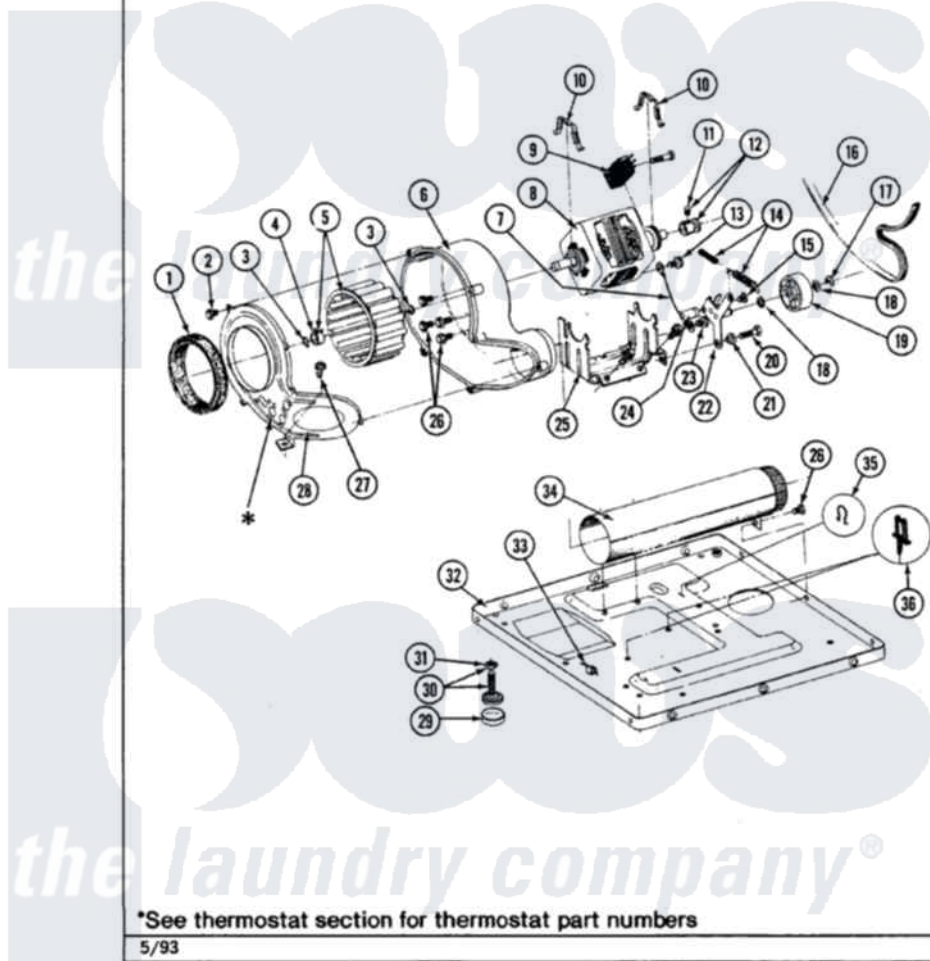

Maytag LDG9700AAL 06 - MOTOR DRIVE

Section: MOTOR DRIVE

P/N 1600028

Models: ALL MODELS

Maytag [Residential Maytag LDG9700AAL Dryer Parts](#) Parts Diagram 06 - MOTOR DRIVE

[Click on the part number to view part](#)

Item	Original Part Number	Replaced By	Status	Part Description
1	Y312901			Seal, Housing Cover
2	Y312961	W10116751		Screw
3	410233	9703438		Ring-Retrn
4	312967			Clamp, Blower Housing
5	Y303836			Blower Wheel Assembly And Clamp
6	Y312893			Housing, Blower
7	901220			Ground Wire
8	Y303358	W10410999		Motor-Drive
9	306207		Not Available	(PROD. No.303358-8 & No.303358-9)
"	Y303877		Not Available	SWITCH, MOTOR EXTERNAL START No.303358-2, No.303358-4, 303358-7
"	Y303879			Switch, Motor External Start
10	Y015825			Clip, Motor To Motor Support
11	Y053241			Set Screw, Motor Pulley
12	Y305185	6-3051850		Pulley- MO

13	910343	488234	Screw 8-32 X 1/4
14	Y303945		IDLER SPRING ASSY. W/PLUG
15	Y312961	W10116751	Screw
16	Y312959		Poly "V" Belt For Tumbler
17	312958	354987	Ring, Retaining
18	Y312527		Washer, Idler Shaft
19	Y303705	6-3037050	Pulley- ID
20	Y014874		Screw, Idler Arm And Sleeve
21	Y312894	315772	Sleeve, Idler Arm
22	Y303363	6-3033630	Idler Arm
23	211294	90767	Screw, 8A X 3/8 HeX Washer Head Tapping
24	Y313582	W10116756	Spacer
25	312897		Not Available
26	Y310632	1163839	Screw
27	Y313561		Screw----NA
28	314846		Cover, Blower Housing
29	Y314137		Foot, Rubber
30	Y305086		Adjustable Leg And Nut
31	Y052740	62739	Nut, Lock
32	Y303361		Not Available
33	Y310376		Clip, Door Switch Harness
34	Y303442		EXHAUST DUCT ASSEMBLY
35	410490		Spring, Retainer Wire Harness
36	Y313262	W10116752	Retainer-