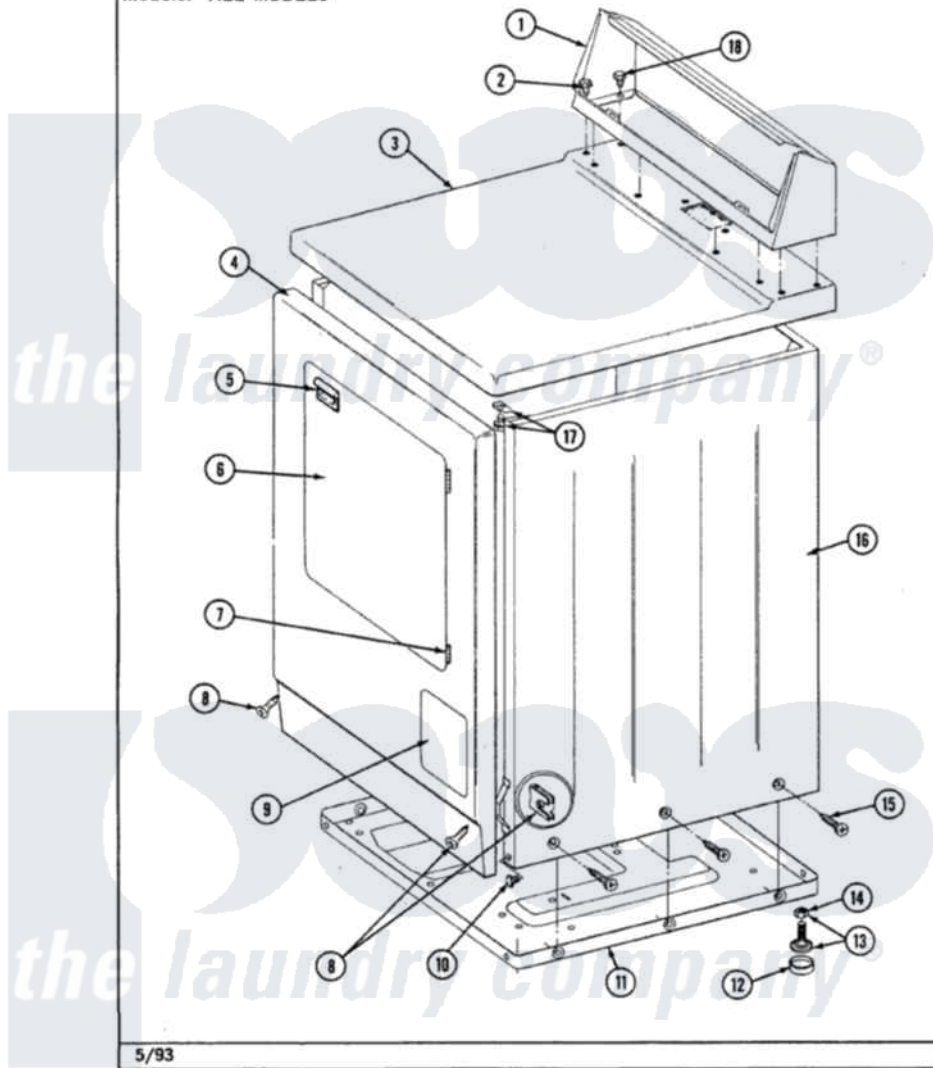

Maytag LDG9700AAW 01 - CABINET-FRONT

Section: CABINET-FRONT

P/N 1600028

Models: ALL MODELS

5/93

Maytag Residential Maytag LDG9700AAW Dryer Parts Parts Diagram 01 - CABINET-FRONT

Click on the part number to view part

Item	Original Part Number	Replaced By	Status	Part Description
1	Y305193			Console
2	Y313559			Screw
3	307104			Top Cover Assembly
4	308000			Panel, Front
"	Y307998			Front Panel
5	314946			Handle White
6	314966			Panel, Outer
"	Y307111		Not Available	DOOR ASSY. COMPLETE (WHT)
7	307099	33001230		Hinge, Door
8	204439			Screw And Fstner Assembly
9	302542		Not Available	PART NOT USED. (DG ONLY)
10	Y310632	1163839		Screw
11	Y303361		Not Available	BASE ASSY. (UPPER & LOWER)
12	Y314137			Foot, Rubber
13	Y305086			Adjustable Leg And Nut

14	Y052740	62739	Nut, Lock
15	213007		Xfor Cabinet See Cabinet, Back
16	307124		Cabinet
17	204445		Screw And Fastener Assembly
18	211294	90767	Screw, 8A X 3/8 HeX Washer Head Tapping