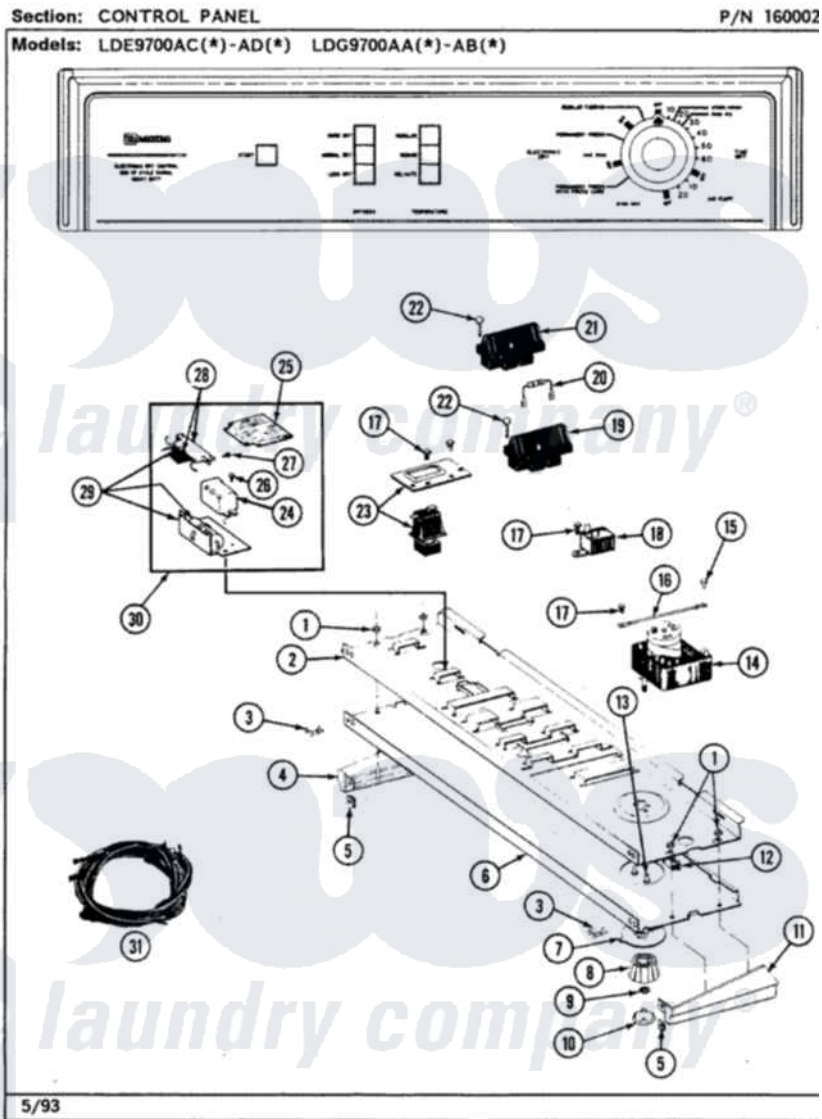

Maytag LDG9700AAW 03 - CONTROL PANEL

Maytag Residential Maytag LDG9700AAW Dryer Parts Parts Diagram 03 - CONTROL PANEL
 Click on the part number to view part

Item	Original Part Number	Replaced By	Status	Part Description
1	214872			Palnut, End Cap Note: Nut, Lamp Holder
2	314184			Back Up Plate
3	210932			Screw, No.8 X 9/16 Ctsk Note: Screw, Inlet Duct
4	207215		Not Available	END CAP LH
5	214894			Fastener, End Cap
6	307320		Not Available	CONTROL PANEL
7	315042			Dial Skirt
8	315041			Knob, Timer
9	312273			Nut, Control Knob
10	215821		Not Available	CAP, KNOB
11	207216		Not Available	END CAP RH
12	214897			Pad, Control Panel
13	910708	488234		Screw 8-32 X 1/4
14	Y307404			Timer
15	211204	00767		Screw, 8A X 3/8 HeX Washer

15	211294	30707		Head Tapping
16	204807			Ground Wire, Supp. Plte To Top Cover
17	211168	W10139210		Screw, 8-18 X 5/16
18	305205	694419		Mini-Buzzer
19	307304		Not Available	TEMP CONTROL SWITCH 3 BUTTON
20	306917			Resistor, Med Temp Gas
21	307304		Not Available	TEMP CONTROL SWITCH 3 BUTTON
22	213117	67006908		Screw, Ice Rack
23	307305			Switch Push To Start
24	307899			Relay
25	Y307896			Pc Board
26	Y251119	3177991		Screw
27	311863		Not Available	SCREW FOR CAUTION PLATE---NA
28	307422		Not Available	WIRE HARNESS
29	307897			Edge Board Connector
30	307898		Not Available	ELECTRONIC CONTROL
31	16000327		Not Available	GUIDE, QUICK REF. - MAYTAG
"	307308		Not Available	WIRE HARNESS
"	315080		Not Available	MANUAL, USE & CARE