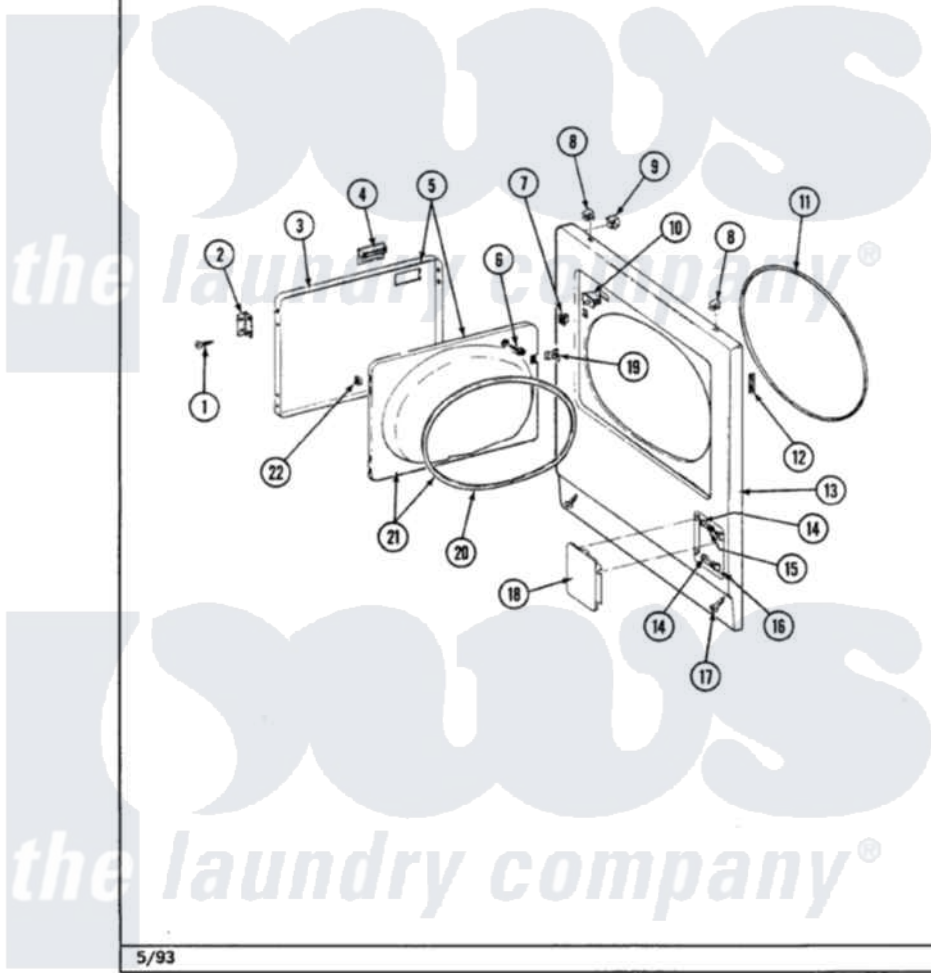

# Maytag LDG9700AAW 04 - DOOR

Section: DOOR

P/N 1600028

Models: ALL MODELS

5/93

Maytag [Residential Maytag LDG9700AAW Dryer Parts](#) Parts Diagram 04 - DOOR

[Click on the part number to view part](#)

Item	Original Part Number	Replaced By	Status	Part Description
1	<a href="#">Y314062</a>			Screw, Door Hinge And Panel
2	307099	<a href="#">33001230</a>		Hinge, Door
3	<a href="#">314966</a>			Panel, Outer
4	<a href="#">314946</a>			Handle White
5	Y307111		Not Available	DOOR ASSY. COMPLETE (WHT)
6	312960	<a href="#">489355</a>		Screw, 8 X 1/2
7	<a href="#">306436</a>			Door Latch Kit-W
8	212982	<a href="#">22001650</a>		Fastener, Spring
9	<a href="#">Y310376</a>			Clip, Door Switch Harness
10	Y305753	<a href="#">W10169313</a>		Switch-Dor
11	<a href="#">314937</a>			Seal, Front Panel
12	<a href="#">Y313907</a>			Fastener, Twin
13	<a href="#">Y307998</a>			Front Panel
"	<a href="#">308000</a>			Panel, Front
14	312301		Not Available	BUSHING FOR ACCESS STUD

15	<a href="#">312369</a>		Sleeve, Access Panel Stud Part Not Used
16	212949	<a href="#">22001866</a>	Screw, Relay
17	<a href="#">204439</a>		Screw And Fstner Assembly
18	302542		Not Available PART NOT USED. (DG ONLY)
19	314936	<a href="#">33001305</a>	Strike, Door
20	314935	<a href="#">33001192</a>	Seal, Door
21	307098		Not Available DOOR, INNER (W/SEAL)
22	315441		Not Available LABEL, INSTRUCTION CANADA
"	<a href="#">Y313910</a>		Clip, Door Liner To Outer Panel
"	314941		Not Available LABEL, INSTRUCTION