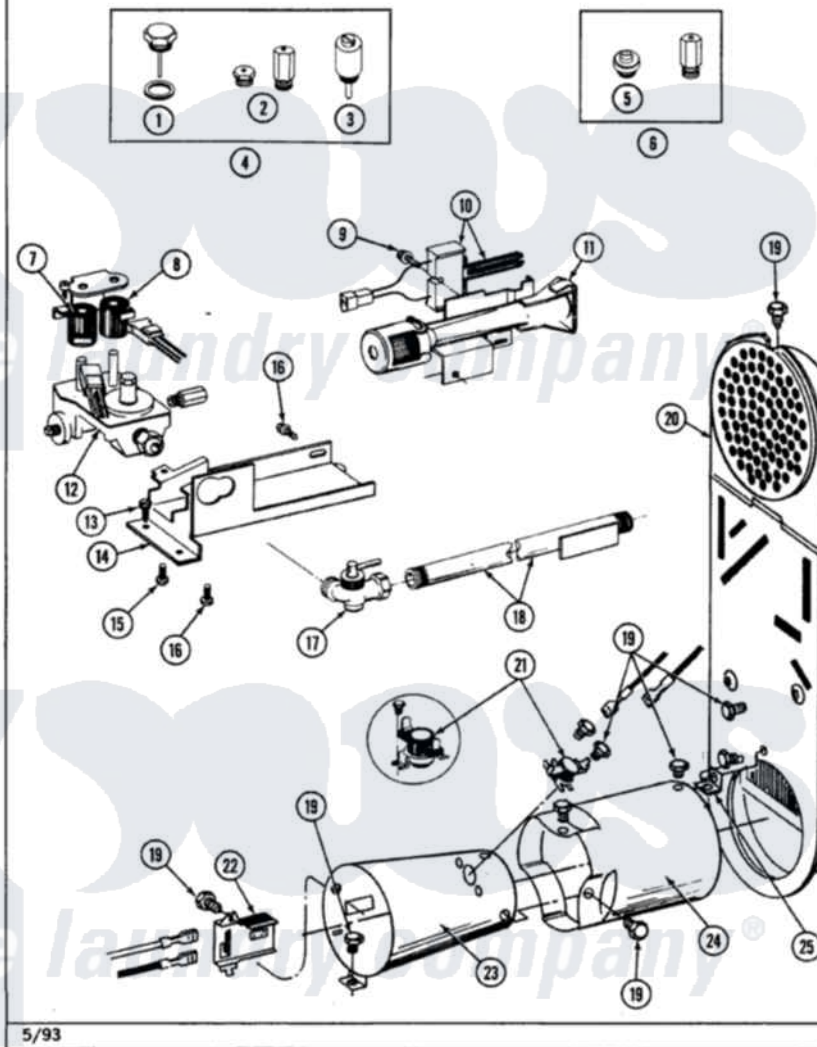

Maytag LDG9700AAW 05 - GAS VALVE

Section: GAS VALVE

P/N 160002E

Models: ALL LDG MODELS

5/93

Maytag [Residential Maytag LDG9700AAW Dryer Parts](#) Parts Diagram 05 - GAS VALVE

[Click on the part number to view part](#)

Item	Original Part Number	Replaced By	Status	Part Description
1	302810			Screw Assembly - Blue Block Ope
2	305861		Not Available	MAIN BURNER ORIFICE KIT-LPG
3	306184		Not Available	PLUG, BLOCKING (LPG REGULATOR)
4	Y306195	MAL9000AXX		LP Gas Con
5	314602	694424		Leak, Limiter
6	306204	33002924		Gas Conv K
7	306106			Coil, Holding And Booster-W
8	306105	694540		Coil, 60 Hz
9	304971			Screw Note: Screw, Igniter
10	304970	4391996		Ignitor
11	304974	33002793		Burner Assembly
12	306176			Valve, Gas
13	Y313561			Screw---NA
14	314566			Gas Control Bracket

15	314082	90767	Screw, 8A X 3/8 HeX Washer Head Tapping
16	Y313559		Screw
17	Y303349		Angle Shut-Off, Gas Valve
18	Y303383	33001735	Pipe And Bracket Assembly Series 18 Not Needed Use Vavle
19	211294	90767	Screw, 8A X 3/8 HeX Washer Head Tapping
20	Y308504	Not Available	INLET DUCT ASSEMBLY
"	307119		Duct, Inlet Assembly
21	303395		Thermostat, Hi-Limit
22	Y303377	338906	Radiant, Sensor
23	Y308548		Combustion Cone Assembly
"	Y303368		Cone, Combustion
24	Y303841		Cone, Extension
25	Y312890		Retainer, Heater Chamber