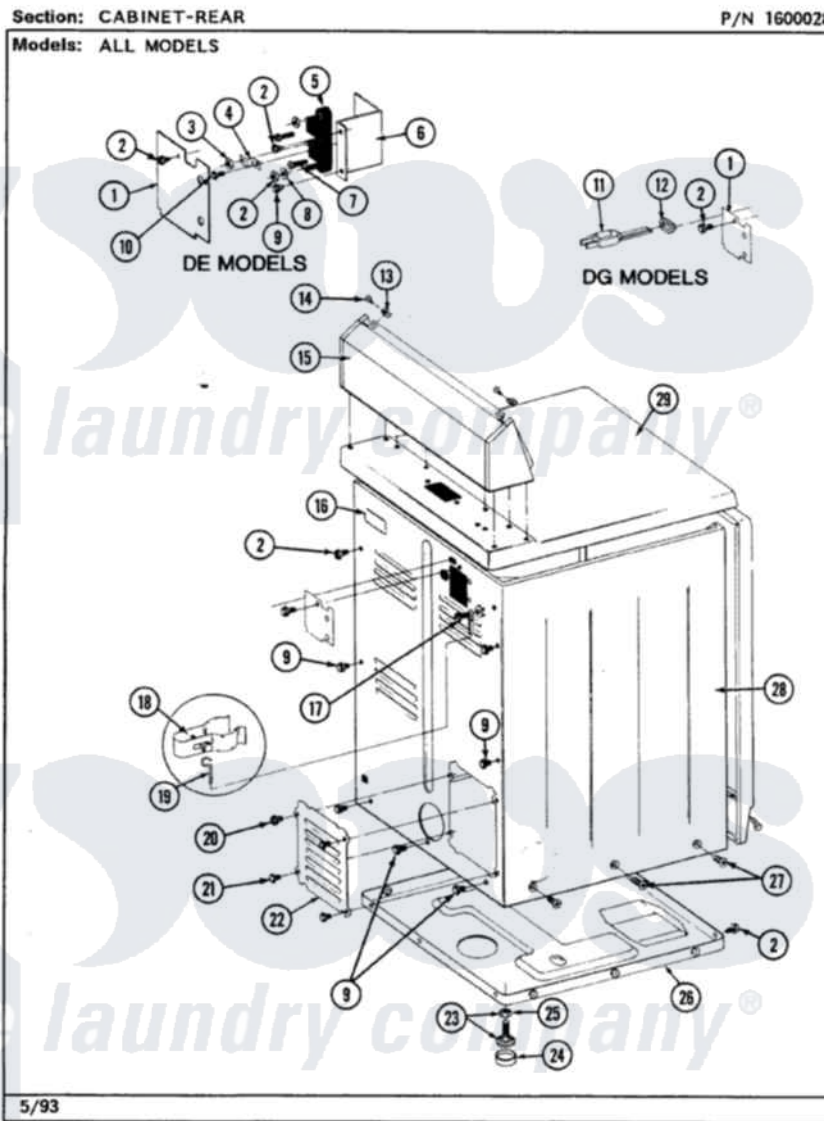

Maytag LDG9700ABL 02 - CABINET-REAR

Maytag [Residential Maytag LDG9700ABL Dryer Parts](#) Parts Diagram 02 - CABINET-REAR
Click on the part number to view part

Item	Original Part Number	Replaced By	Status	Part Description
1	Y312905		Not Available	COVER, TERMINAL
2	Y313561			Screw----NA
3	311484	112432		Nut
4	Y312184			Strap, Grounding
5	400008			Block, Terminal
6	Y312904			Bracket, Terminal Block
7	Y312209	W10001200		Screw
8	Y311270			Washer, Terminal Block
9	Y310632	1163839		Screw
10	Y311423	489483		Screw 10-32 X 1/2
11	302521		Not Available	CORD, POWER PART NOT USED-GAS MODELS ONLY
12	211881			Grommet, Cord Part Not Used-Gas Models Only
13	215075			Fastener, Control Panel To Console
14	210932			Screw, No.8 X 9/16 Ctsk Note: Screw, Inlet Duct

15	305193L		Console
16	214519		LABEL, ELECTRICAL INSTR. PART NOT USED-GAS MODELS ONLY
17	303846	22003781	Screw, Ground Strap
18	301548		Clamp, Ground Wire
19	311155		Ground Wire And Clamp
20	Y313559		Screw
21	211294	90767	Screw, 8A X 3/8 HeX Washer Head Tapping
22	Y312951	Not Available	ACCESS COVER, BACK
23	Y305086		Adjustable Leg And Nut
24	Y314137		Foot, Rubber
25	Y052740	62739	Nut, Lock
26	Y303361	Not Available	BASE ASSY. (UPPER & LOWER)
27	213077	Not Available	CAP FOR TIMER KNOB
28	307124L	Not Available	CABINET ASSY ALMOND
29	307104L		Top Cover Assembly