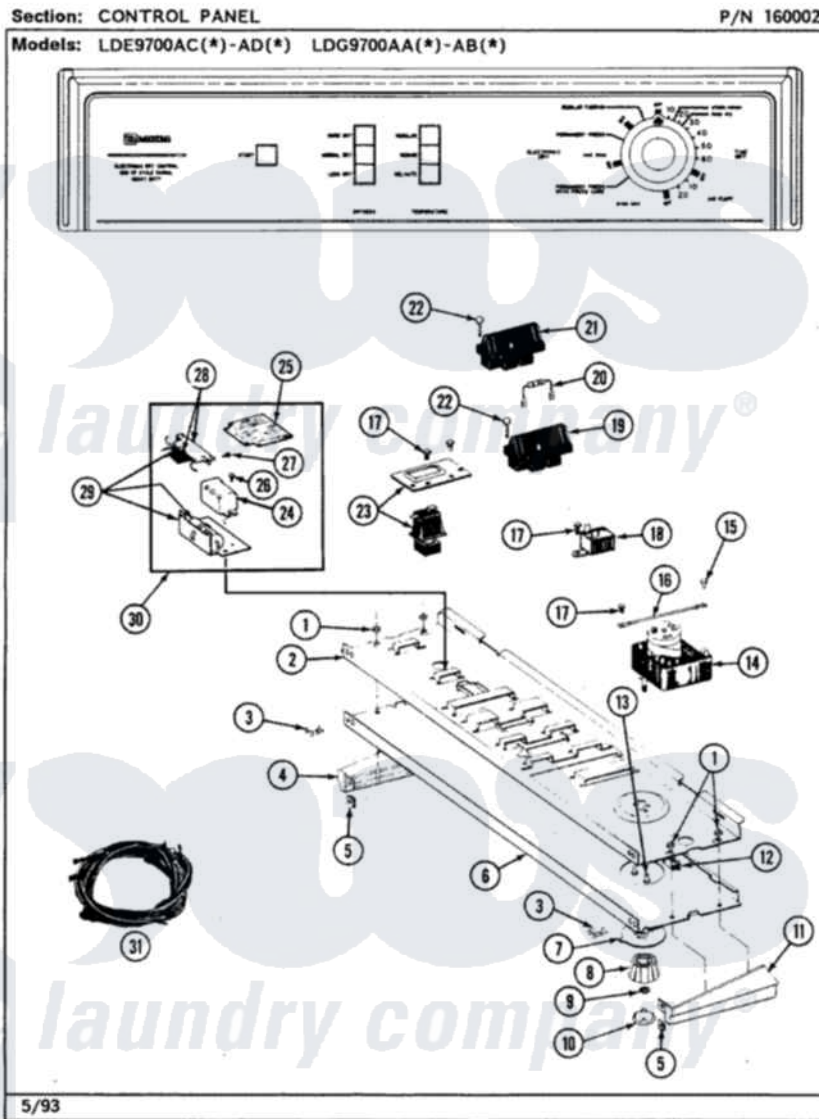

Maytag LDG9700ABL 03 - CONTROL PANEL

Maytag [Residential Maytag LDG9700ABL Dryer Parts](#) Parts Diagram 03 - CONTROL PANEL
 Click on the part number to view part

Item	Original Part Number	Replaced By	Status	Part Description
1	214872			Palnut, End Cap Note: Nut, Lamp Holder
2	314184			Back Up Plate
3	210932			Screw, No.8 X 9/16 Ctsk Note: Screw, Inlet Duct
4	207215		Not Available	END CAP LH
5	214894			Fastener, End Cap
6	307320		Not Available	CONTROL PANEL
7	315042			Dial Skirt
8	315041			Knob, Timer
9	312273			Nut, Control Knob
10	215821		Not Available	CAP, KNOB
11	207216		Not Available	END CAP RH
12	214897			Pad, Control Panel
13	910708	488234		Screw 8-32 X 1/4
14	Y307404			Timer
15	211204	00767		Screw, 8A X 3/8 HeX Washer

15	211294	30707		Head Tapping
16	204807			Ground Wire, Supp. Plte To Top Cover
17	211168	W10139210		Screw, 8-18 X 5/16
18	305205	694419		Mini-Buzzer
19	307304		Not Available	TEMP CONTROL SWITCH 3 BUTTON
20	306917			Resistor, Med Temp Gas
21	307304		Not Available	TEMP CONTROL SWITCH 3 BUTTON
22	213117	67006908		Screw, Ice Rack
23	307305			Switch Push To Start
24	307899			Relay
25	Y307896			Pc Board
26	Y251119	3177991		Screw
27	311863		Not Available	SCREW FOR CAUTION PLATE---NA
28	307422		Not Available	WIRE HARNESS
29	307897			Edge Board Connector
30	307898		Not Available	ELECTRONIC CONTROL
31	16000327		Not Available	GUIDE, QUICK REF. - MAYTAG
"	307308		Not Available	WIRE HARNESS
"	315080		Not Available	MANUAL, USE & CARE