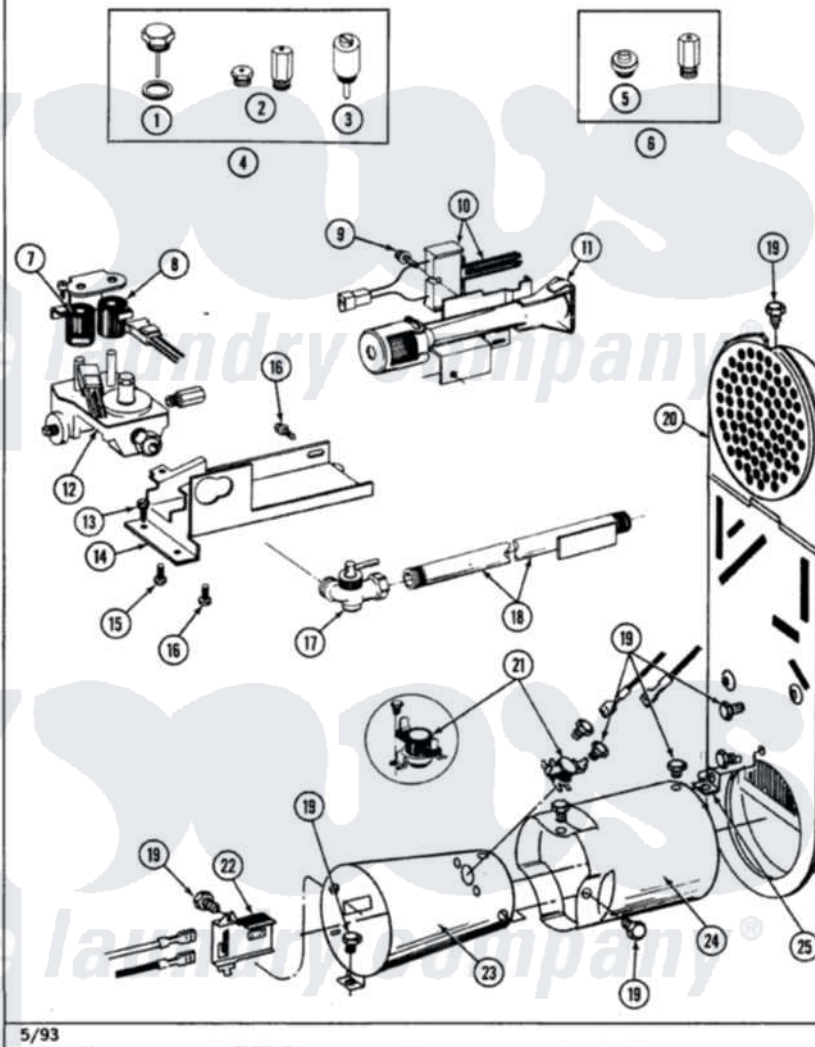

Maytag LDG9700ABL 05 - GAS VALVE

Section: GAS VALVE

P/N 160002E

Models: ALL LDG MODELS

5/93

Maytag [Residential Maytag LDG9700ABL Dryer Parts](#) Parts Diagram 05 - GAS VALVE
 Click on the part number to view part

Item	Original Part Number	Replaced By	Status	Part Description
1	302810			Screw Assembly - Blue Block Ope
2	305861		Not Available	MAIN BURNER ORIFICE KIT-LPG
3	306184		Not Available	PLUG, BLOCKING (LPG REGULATOR)
4	Y306195	MAL9000AXX		LP Gas Con
5	314602	694424		Leak, Limiter
6	306204	33002924		Gas Conv K
7	306106			Coil, Holding And Booster-W
8	306105	694540		Coil, 60 Hz
9	304971			Screw Note: Screw, Igniter
10	304970	4391996		Ignitor
11	304974	33002793		Burner Assembly
12	306176			Valve, Gas
13	Y313561			Screw---NA
14	314566			Gas Control Bracket

15	314082	90767	Screw, 8A X 3/8 HeX Washer Head Tapping
16	Y313559		Screw
17	Y303349		Angle Shut-Off, Gas Valve
18	Y303383	33001735	Pipe And Bracket Assembly Series 18 Not Needed Use Vavle
19	211294	90767	Screw, 8A X 3/8 HeX Washer Head Tapping
20	Y308504	Not Available	INLET DUCT ASSEMBLY
"	307119		Duct, Inlet Assembly
21	303395		Thermostat, Hi-Limit
22	Y303377	338906	Radiant, Sensor
23	Y308548		Combustion Cone Assembly
"	Y303368		Cone, Combustion
24	Y303841		Cone, Extension
25	Y312890		Retainer, Heater Chamber