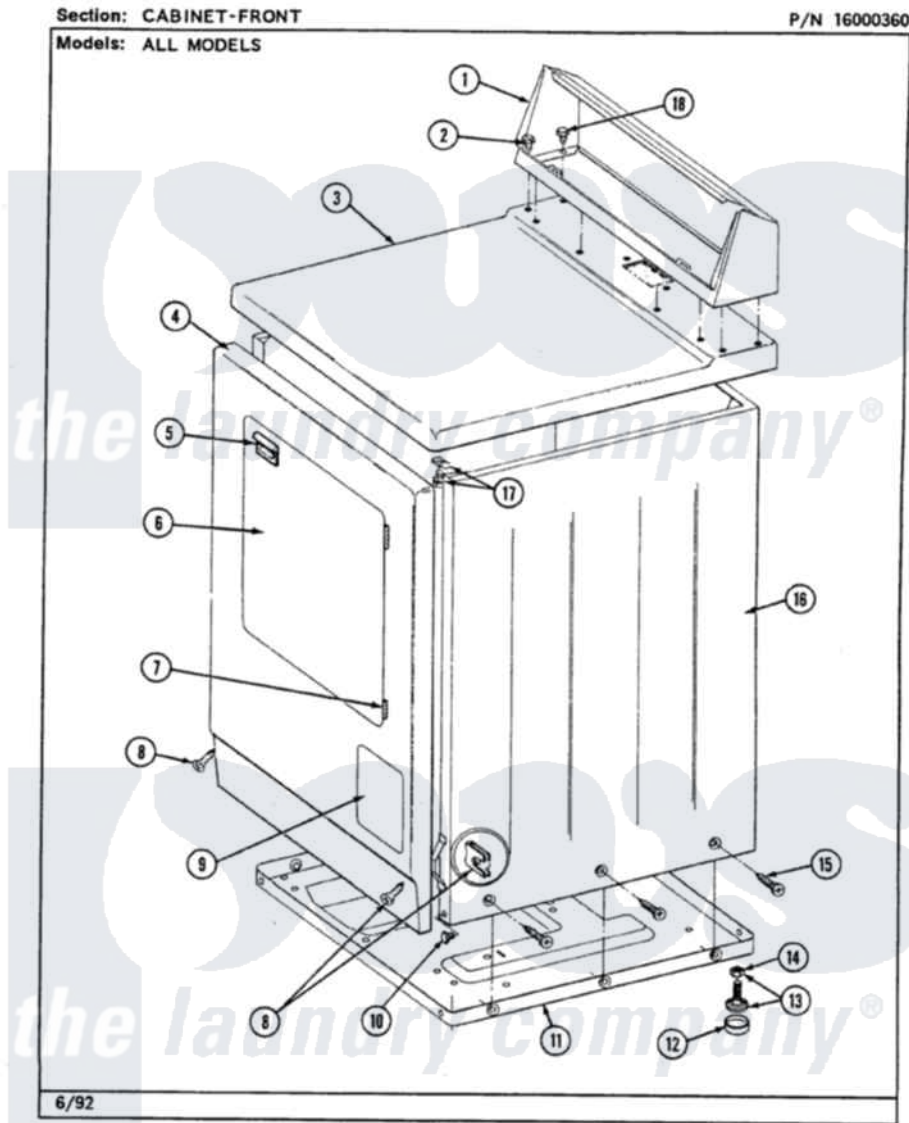

Maytag LDG9701AAL 01 - CABINET-FRONT

6

Maytag Residential Maytag LDG9701AAL Dryer Parts Parts Diagram 01 - CABINET-FRONT
Click on the part number to view part

Item	Original Part Number	Replaced By	Status	Part Description
1	305193L			Console
2	Y313559			Screw
3	307104L			Top Cover Assembly
4	307998L			Front Panel----NA
5	314972			Handle Door ALM
6	314966L		Not Available	DOOR PANEL ALMOND
"	307111L	308061L		Door Assembly----NA
7	307099	33001230		Hinge, Door
8	204439			Screw And Fstner Assembly
9	302542L		Not Available	PART NOT USED. (DG ONLY)
10	Y310632	1163839		Screw
11	Y303361		Not Available	BASE ASSY. (UPPER & LOWER)
12	Y314137			Foot, Rubber
13	Y305086			Adjustable Leg And Nut
14	Y052740	62739		Nut, Lock
				Yfor Cabinet See Cabinet

15	213007		Ator Cabinet See Cabinet, Back
16	307124L	Not Available	CABINET ASSY ALMOND
17	204445		Screw And Fastener Assembly
18	211294	90767	Screw, 8A X 3/8 HeX Washer Head Tapping