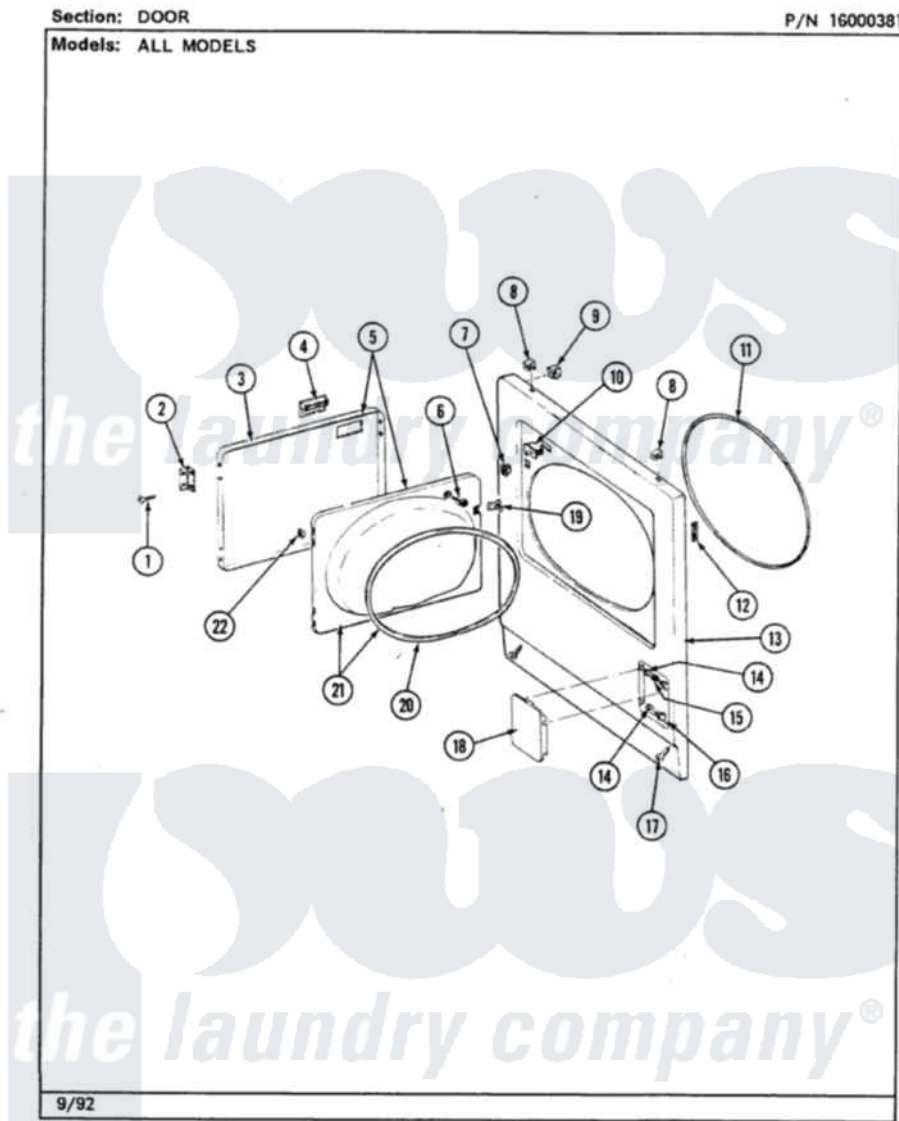

# Maytag LDG9701AAL 02 - CABINET-REAR

8

Maytag [Residential Maytag LDG9701AAL Dryer Parts](#) Parts Diagram 02 - CABINET-REAR  
Click on the part number to view part

Item	Original Part Number	Replaced By	Status	Part Description
1	Y312905		Not Available	COVER, TERMINAL
2	<a href="#">Y313561</a>			Screw---NA
9	Y310632	<a href="#">1163839</a>		Screw
11	302521		Not Available	CORD, POWER PART NOT USED-GAS MODELS ONLY
12	<a href="#">211881</a>			Grommet, Cord Part Not Used-Gas Models Only
13	<a href="#">215075</a>			Fastener, Control Panel To Console
14	<a href="#">210932</a>			Screw, No.8 X 9/16 Ctsk Note: Screw, Inlet Duct
15	<a href="#">305193L</a>			Console
"	<a href="#">Y305193</a>			Console
16	214519			LABEL, ELECTRICAL INSTR. PART NOT USED-GAS MODELS ONLY
17	303846	<a href="#">22003781</a>		Screw, Ground Strap
18	<a href="#">301548</a>			Clamp, Ground Wire
19	<a href="#">311155</a>			Ground Wire And Clamp

20	<a href="#">Y313559</a>		Screw
21	211294	<a href="#">90767</a>	Screw, 8A X 3/8 HeX Washer Head Tapping
22	Y312951	Not Available	ACCESS COVER, BACK
23	<a href="#">Y305086</a>		Adjustable Leg And Nut
24	<a href="#">Y314137</a>		Foot, Rubber
25	Y052740	<a href="#">62739</a>	Nut, Lock
26	Y303361	Not Available	BASE ASSY. (UPPER & LOWER)
27	213077	Not Available	CAP FOR TIMER KNOB
28	<a href="#">307124</a>		Cabinet
"	307124L	Not Available	CABINET ASSY ALMOND
29	<a href="#">307104</a>		Top Cover Assembly
"	<a href="#">307104L</a>		Top Cover Assembly