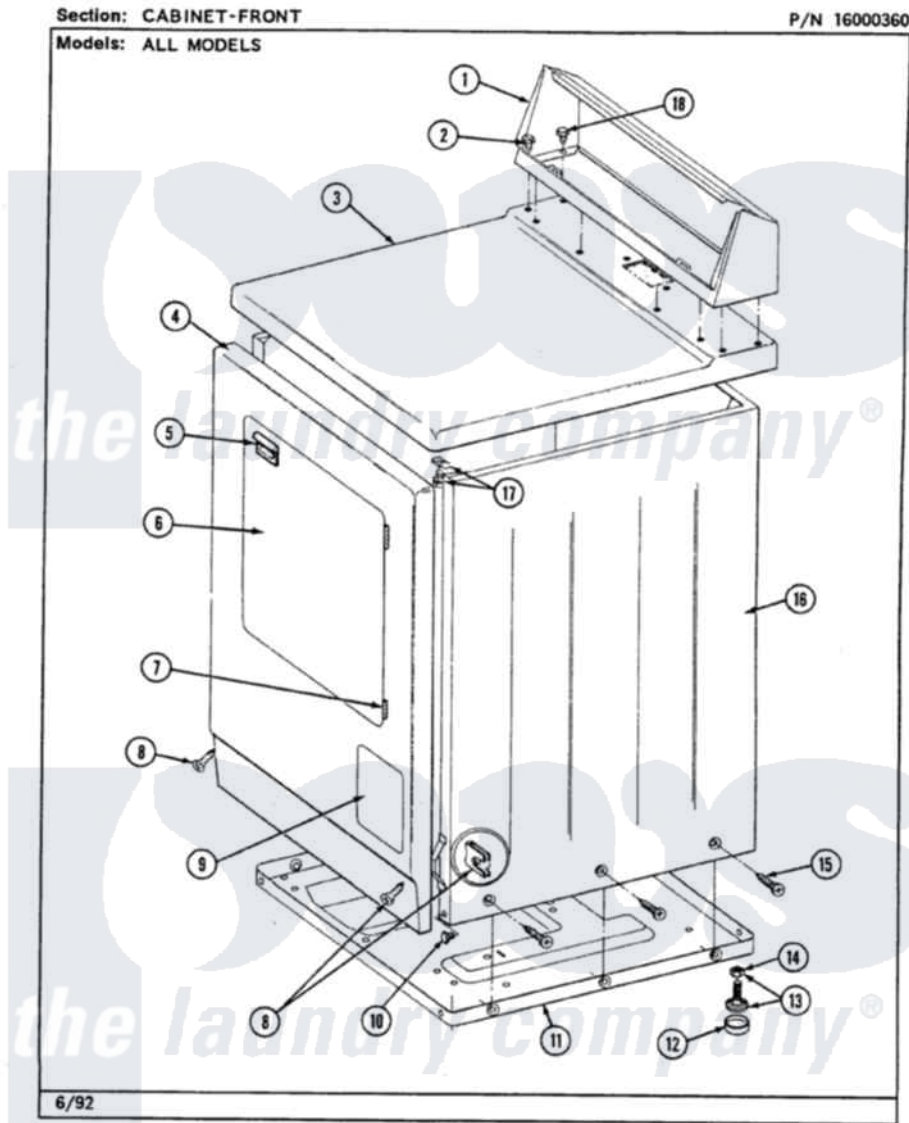

Maytag LDG9701AAL 03 - CONTROL PANEL

6

Maytag Residential Maytag LDG9701AAL Dryer Parts Parts Diagram 03 - CONTROL PANEL
Click on the part number to view part

| Item | Original Part Number | Replaced By | Status | Part Description |
|------|-------------------------|------------------------|---------------|---|
| 1 | 214872 | | | Palnut, End Cap Note: Nut, Lamp Holder |
| 2 | 314184 | | | Back Up Plate |
| 3 | 210932 | | | Screw, No.8 X 9/16 Ctsk Note: Screw, Inlet Duct |
| 4 | 207215 | | Not Available | END CAP LH |
| 5 | 214894 | | | Fastener, End Cap |
| 6 | 308189 | | Not Available | CONTROL PANEL |
| 7 | 315042 | | | Dial Skirt |
| 8 | 315041 | | | Knob, Timer |
| 9 | 312273 | | | Nut, Control Knob |
| 10 | 215821 | | Not Available | CAP, KNOB |
| 11 | 207216 | | Not Available | END CAP RH |
| 12 | 214897 | | | Pad, Control Panel |
| 13 | 315317 | 488234 | | Screw 8-32 X 1/4 |
| 14 | Y308188 | | | Timer |
| 15 | 211204 | 00767 | | Screw, 8A X 3/8 HeX Washer |

| | | | | |
|----|------------------------|---------------------------|---------------|--------------------------------------|
| 15 | 211294 | 30707 | | Head Tapping |
| 16 | 204807 | | | Ground Wire, Supp. Plte To Top Cover |
| 17 | 211168 | W10139210 | | Screw, 8-18 X 5/16 |
| 18 | Y308205 | 33001623 | | Buzzer, Non-Adjustable |
| 19 | 307304 | | Not Available | TEMP CONTROL SWITCH 3 BUTTON |
| 20 | 306917 | | | Resistor, Med Temp Gas |
| 21 | 307304 | | Not Available | TEMP CONTROL SWITCH 3 BUTTON |
| 22 | 213117 | 67006908 | | Screw, Ice Rack |
| 23 | 307305 | | | Switch Push To Start |
| 24 | Y308110 | 33001212 | | Board, Control-Moisture Sensor |
| 25 | Y251119 | 3177991 | | Screw |
| 26 | 308186 | | Not Available | WIRE HARNESS |
| " | 308505 | | Not Available | HARNESS, WIRE |
| 27 | 307310 | | | Press Care Switch |