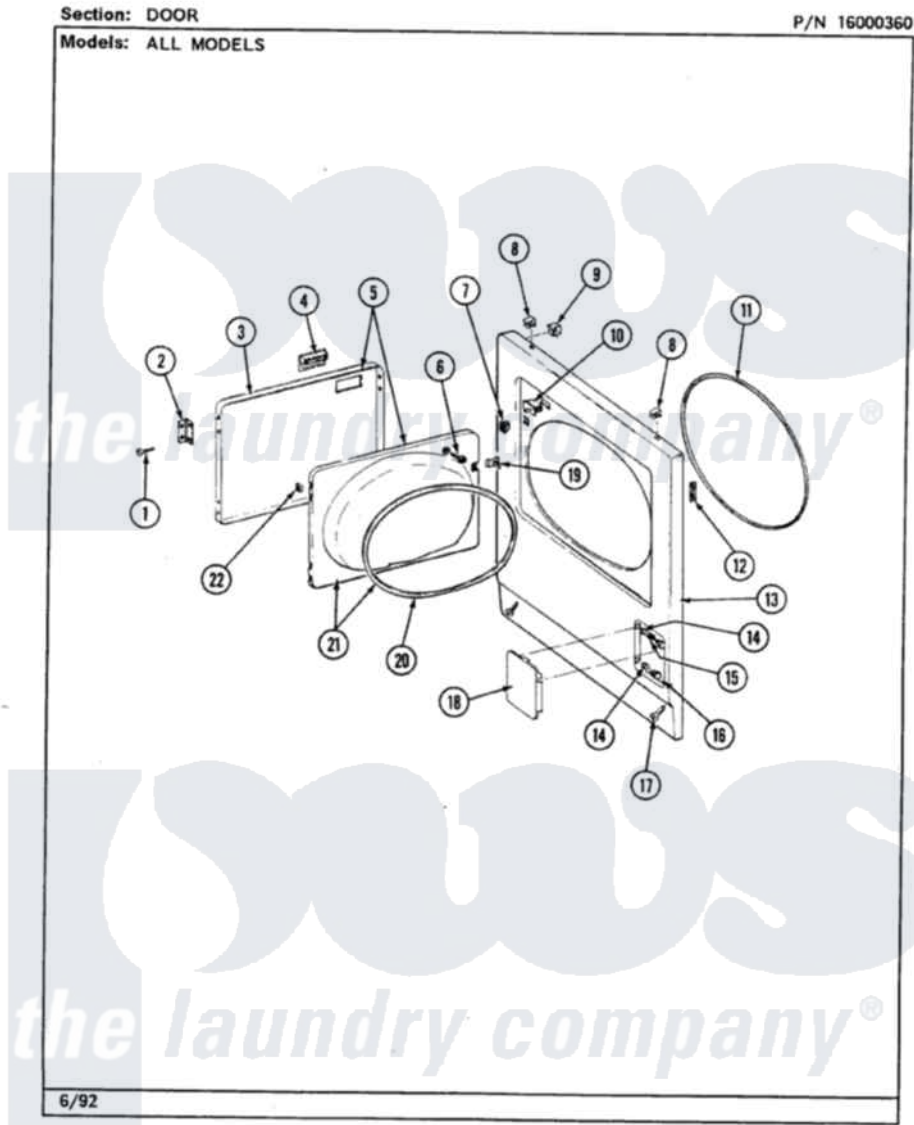

# Maytag LDG9701AAL 04 - DOOR

10

Maytag [Residential Maytag LDG9701AAL Dryer Parts](#) Parts Diagram 04 - DOOR  
Click on the part number to view part

Item	Original Part Number	Replaced By	Status	Part Description
1	<a href="#">Y314062</a>			Screw, Door Hinge And Panel
2	307099	<a href="#">33001230</a>		Hinge, Door
3	314966L		Not Available	DOOR PANEL ALMOND
4	<a href="#">314972</a>			Handle Door ALM
5	307111L	<a href="#">308061L</a>		Door Assembly---NA
6	312960	<a href="#">489355</a>		Screw, 8 X 1/2
7	<a href="#">306436</a>			Door Latch Kit--W
8	212982	<a href="#">22001650</a>		Fastener, Spring
9	<a href="#">Y310376</a>			Clip, Door Switch Harness
10	Y305753	<a href="#">W10169313</a>		Switch-Dor
11	<a href="#">314937</a>			Seal, Front Panel
12	<a href="#">Y313907</a>			Fastener, Twin
13	<a href="#">307998L</a>			Front Panel---NA
14	312301		Not Available	BUSHING FOR ACCESS STUD
15	<a href="#">312369</a>			Sleeve, Access Panel Stud Part Not Used

16	212949	<a href="#">22001866</a>	Screw, Relay
17	<a href="#">204439</a>		Screw And Fstner Assembly
18	302542L		Not Available
"	302542		Not Available
19	314936	<a href="#">33001305</a>	Strike, Door
20	314935	<a href="#">33001192</a>	Seal, Door
21	307098		Not Available
22	315441		Not Available
"	<a href="#">Y313910</a>		Label, Instruction Canada
"	314941		Not Available
"			Clip, Door Liner To Outer Panel
"			Label, Instruction