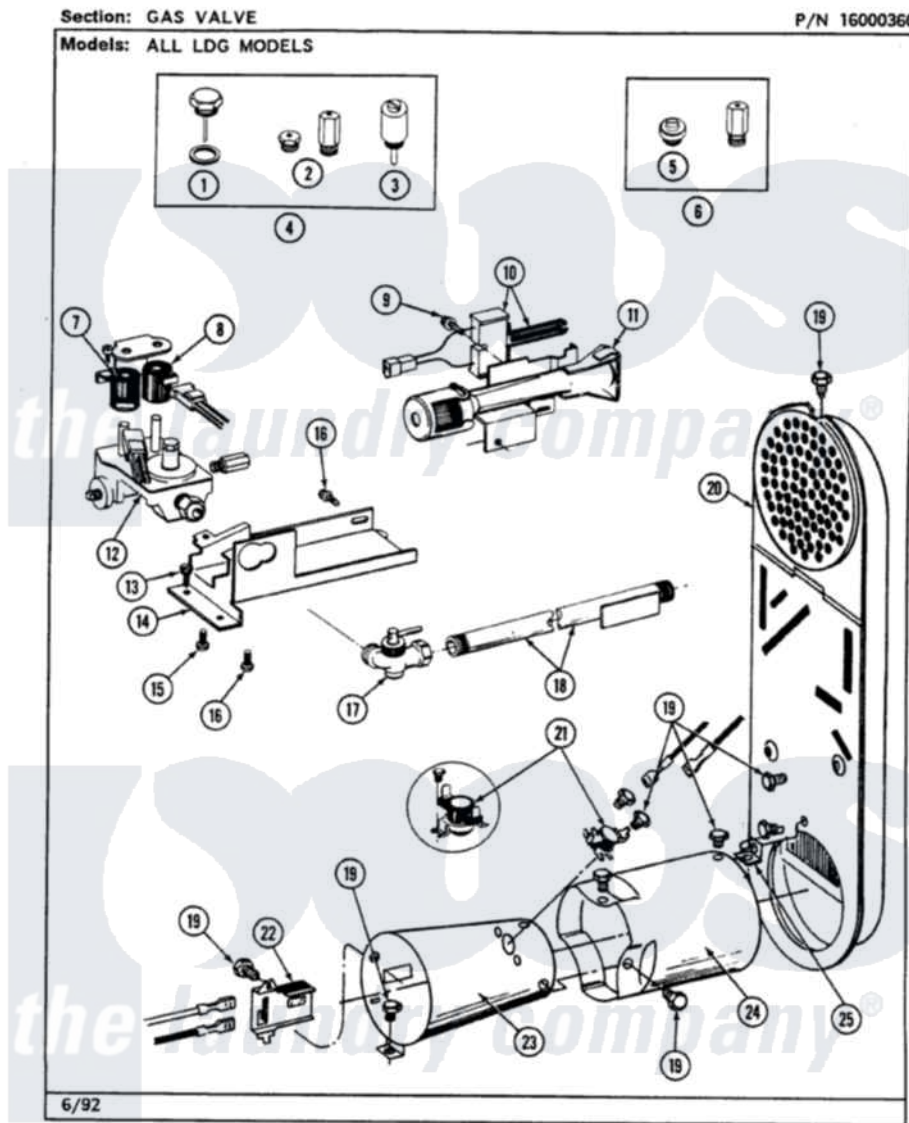

Maytag LDG9701AAL 05 - GAS VALVE

16

Maytag [Residential Maytag LDG9701AAL Dryer Parts](#) Parts Diagram 05 - GAS VALVE
Click on the part number to view part

Item	Original Part Number	Replaced By	Status	Part Description
1	302810			Screw Assembly - Blue Block Ope
2	305861		Not Available	MAIN BURNER ORIFICE KIT-LPG
3	306184		Not Available	PLUG, BLOCKING (LPG REGULATOR)
4	Y306195	MAL9000AXX		LP Gas Con
5	314602	694424		Leak, Limiter
6	306204	33002924		Gas Conv K
7	306106			Coil, Holding And Booster-W
8	306105	694540		Coil, 60 Hz
9	304971			Screw Note: Screw, Igniter
10	304970	4391996		Ignitor
11	304974	33002793		Burner Assembly
12	306176			Valve, Gas
13	Y313561			Screw----NA
14	314566			Gas Control Bracket

15	314082	90767	Screw, 8A X 3/8 HeX Washer Head Tapping
16	Y313559		Screw
17	Y303349		Angle Shut-Off, Gas Valve
18	Y303383	33001735	Pipe And Bracket Assembly Series 18 Not Needed Use Vavle
19	211294	90767	Screw, 8A X 3/8 HeX Washer Head Tapping
20	Y308504	Not Available	INLET DUCT ASSEMBLY
"	307119		Duct, Inlet Assembly
21	303395		Thermostat, Hi-Limit
22	Y303377	338906	Radiant, Sensor
23	Y308548		Combustion Cone Assembly
"	Y303368		Cone, Combustion
24	Y303841		Cone, Extension
25	Y312890		Retainer, Heater Chamber