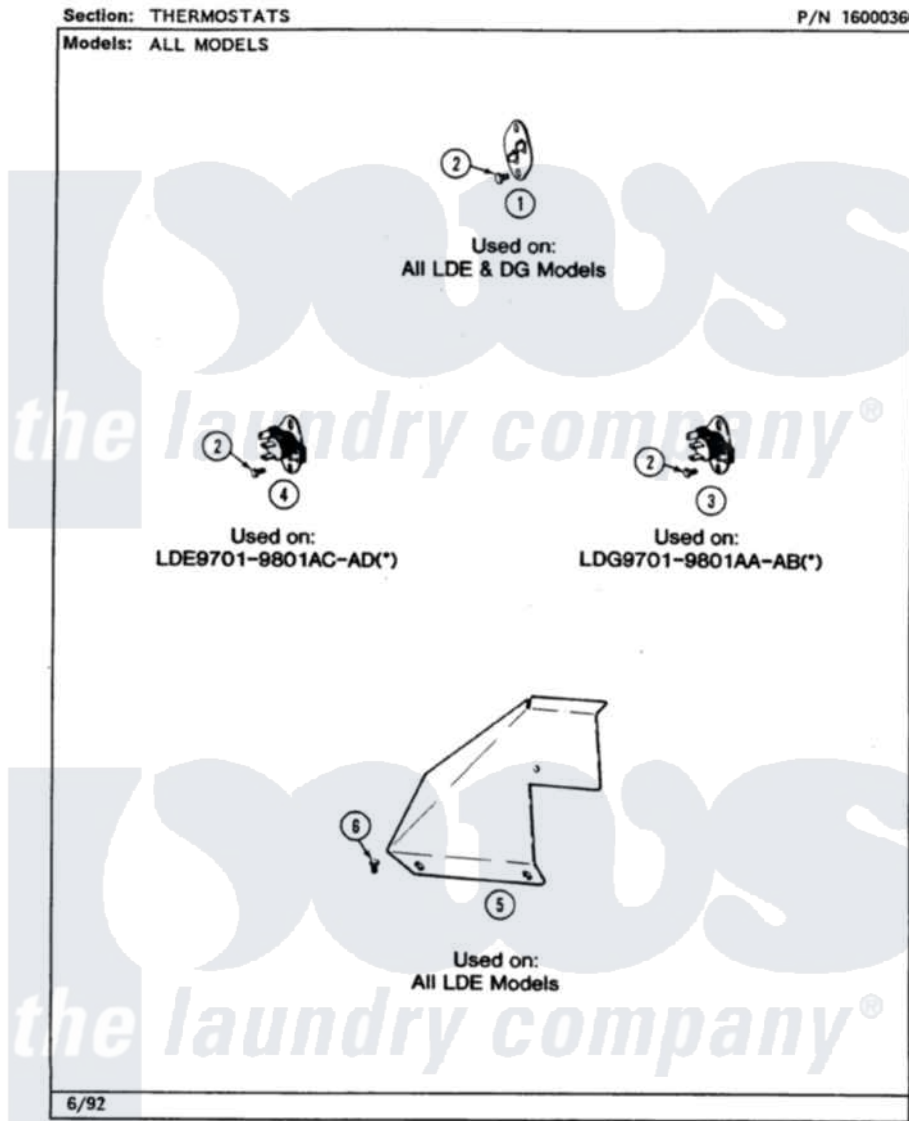

Maytag LDG9701AAL 07 - THERMOSTATS

20

Maytag [Residential Maytag LDG9701AAL Dryer Parts](#) Parts Diagram 07 - THERMOSTATS
 Click on the part number to view part

Item	Original Part Number	Replaced By	Status	Part Description
1	306604			Cut-Off, Thermal Part Not Used
2	211294	90767		Screw, 8A X 3/8 HeX Washer Head Tapping
3	306910			Thermostat, Multi Temp Note: Thermostat