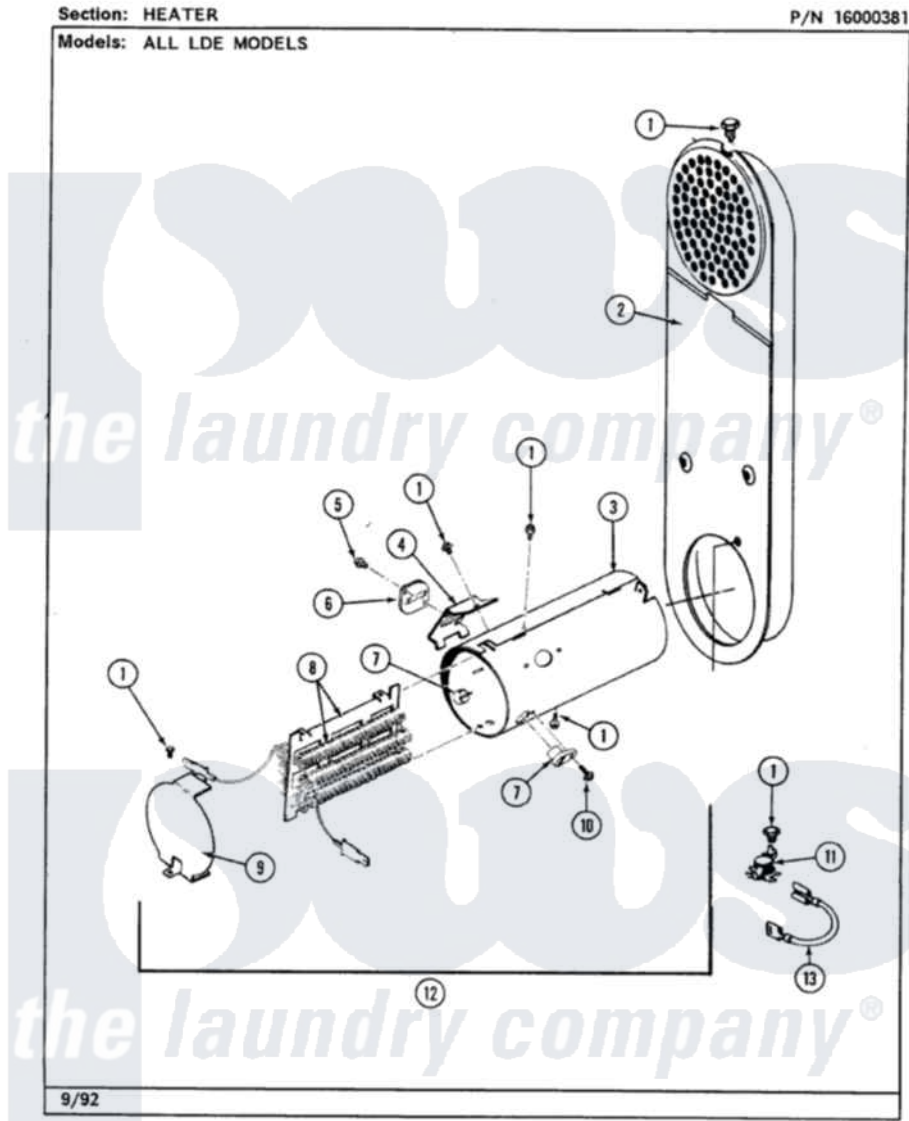

Maytag LDG9701AAL 08 - TUMBLER

12

Maytag [Residential Maytag LDG9701AAL Dryer Parts](#) Parts Diagram 08 - TUMBLER
Click on the part number to view part

Item	Original Part Number	Replaced By	Status	Part Description
1	Y307112	33001016		Outlet Duct Assembly
2	Y307107	33002970		Lint Filte
3	313764		Not Available	SCREW
4	Y313561			Screw----NA
5	307117			Tumbler Front W/Seal
6	Y310376			Clip, Door Switch Harness
7	Y307100	67001316		Bulb, Light
8	314955	33001496		Lamp- Hold
9	307097	33001496		Lamp- Hold
10	314820			Seal, Tumbler
11	314803	33001012		Baffle
12	314158			Washer, Baffle To Tumbler
13	314802		Not Available	TUMBLER W/OUT BAFFLES
14	Y310759			Screw, Tumbler Baffles
15	Y307114	33001178		Back, Tumbler
"	Y308544	33001178		Back, Tumbler

16	313915	31-3915	Tech Sheet
17	211294	90767	Screw, 8A X 3/8 HeX Washer Head Tapping
18	312538	33001443	Nut, Hex
19	Y313347	312535	Washer, Vault Mounting Brk.
20	Y312948	6-3129480	Shaft- Tumbler
21	Y303373	12001541	Drum Roller/Washer Assembly--W
22	312535		Washer, Vault Mounting Brk.
23	410233	9703438	Ring-Retrnr
24	Y312959		Poly "V" Belt For Tumbler
25	314804	33001004	Baffle, Tall
26	Y314110	33002917	Screw, No.10-16
27	210720		Rivet, Bearing To Tumbler Fmt
28	306508		Tumbler Bearing Kit ---W
29	Y310632	1163839	Screw
30	Y251119	3177991	Screw
31	211294	90767	Screw, 8A X 3/8 HeX Washer Head Tapping
32	Y303711		Sensor Ground Wire
33	304997		Sensor Assembly With Screws
34	Y312658		Receptacle, Sensor Ground Wire