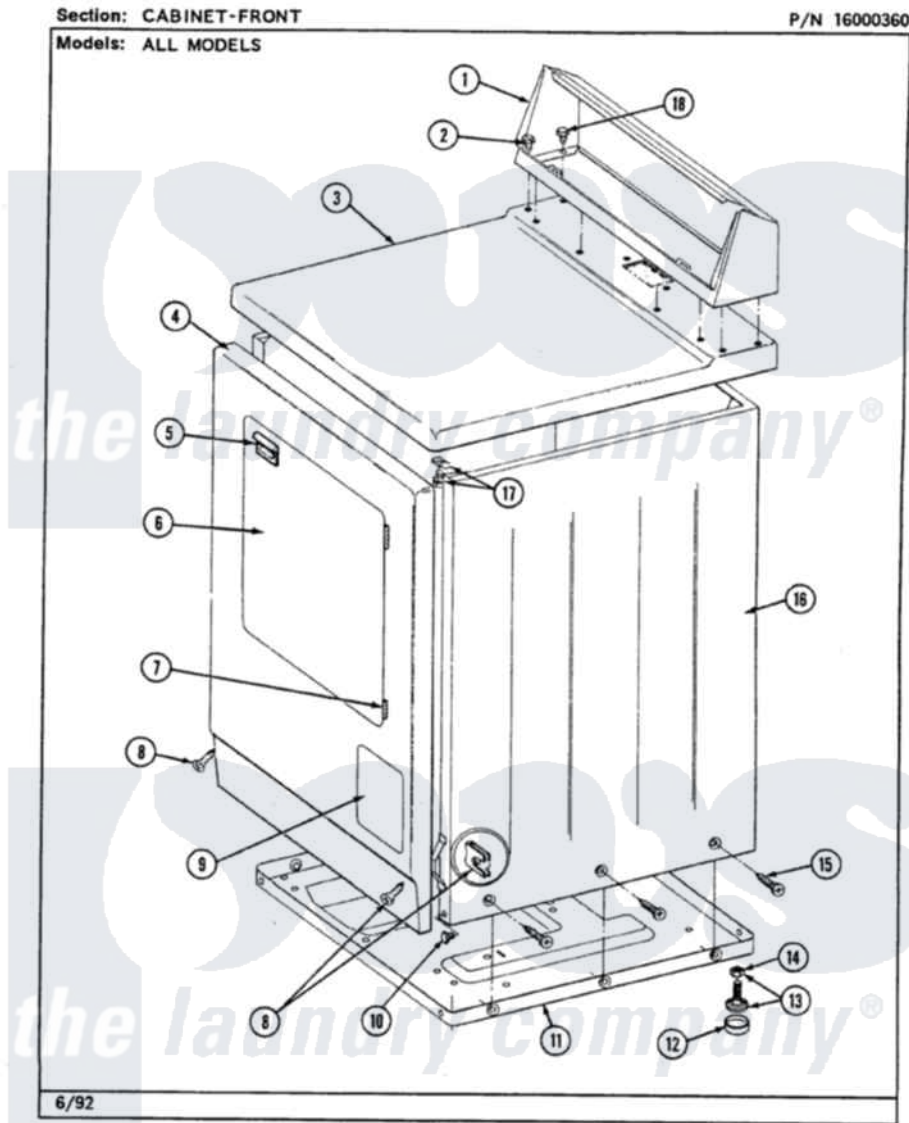

Maytag LDG9701AAW 01 - CABINET-FRONT

6

Maytag Residential Maytag LDG9701AAW Dryer Parts Parts Diagram 01 - CABINET-FRONT
Click on the part number to view part

Item	Original Part Number	Replaced By	Status	Part Description
1	Y305193			Console
2	Y313559			Screw
3	307104			Top Cover Assembly
4	Y307998			Front Panel
5	314946			Handle White
6	314966			Panel, Outer
"	Y307111		Not Available	DOOR ASSY. COMPLETE (WHT)
7	307099	33001230		Hinge, Door
8	204439			Screw And Fstner Assembly
9	302542		Not Available	PART NOT USED. (DG ONLY)
10	Y310632	1163839		Screw
11	Y303361		Not Available	BASE ASSY. (UPPER & LOWER)
12	Y314137			Foot, Rubber
13	Y305086			Adjustable Leg And Nut
14	Y052740	62739		Nut, Lock

15	213007		Xfor Cabinet See Cabinet, Back
16	307124		Cabinet
17	204445		Screw And Fastener Assembly
18	211294	90767	Screw, 8A X 3/8 HeX Washer Head Tapping