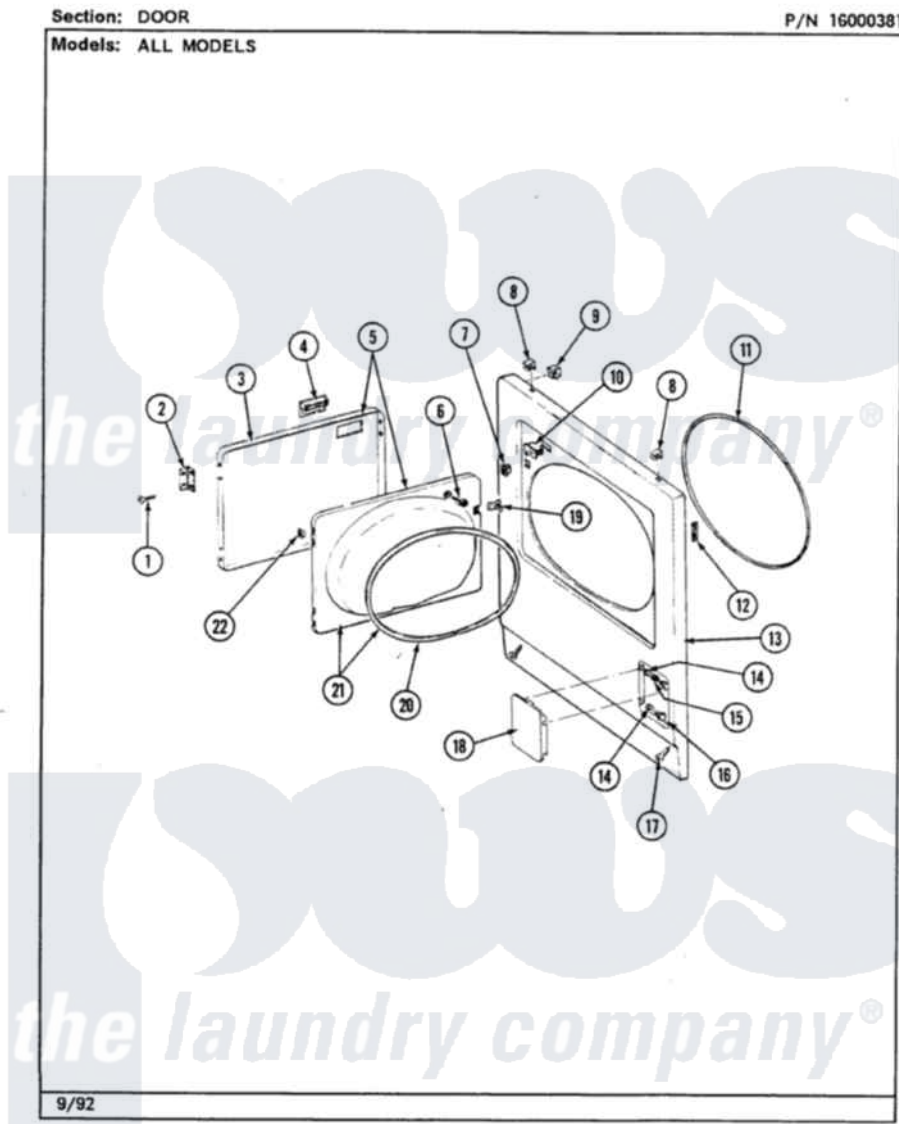

Maytag LDG9701AAW 02 - CABINET-REAR

8

Maytag [Residential Maytag LDG9701AAW Dryer Parts](#) Parts Diagram 02 - CABINET-REAR
Click on the part number to view part

Item	Original Part Number	Replaced By	Status	Part Description
1	Y312905		Not Available	COVER, TERMINAL
2	Y313561			Screw---NA
9	Y310632	1163839		Screw
11	302521		Not Available	CORD, POWER PART NOT USED-GAS MODELS ONLY
12	211881			Grommet, Cord Part Not Used-Gas Models Only
13	215075			Fastener, Control Panel To Console
14	210932			Screw, No.8 X 9/16 Ctsk Note: Screw, Inlet Duct
15	305193L			Console
"	Y305193			Console
16	214519			LABEL, ELECTRICAL INSTR. PART NOT USED-GAS MODELS ONLY
17	303846	22003781		Screw, Ground Strap
18	301548			Clamp, Ground Wire
19	311155			Ground Wire And Clamp

20	Y313559		Screw
21	211294	90767	Screw, 8A X 3/8 HeX Washer Head Tapping
22	Y312951	Not Available	ACCESS COVER, BACK
23	Y305086		Adjustable Leg And Nut
24	Y314137		Foot, Rubber
25	Y052740	62739	Nut, Lock
26	Y303361	Not Available	BASE ASSY. (UPPER & LOWER)
27	213077	Not Available	CAP FOR TIMER KNOB
28	307124		Cabinet
"	307124L	Not Available	CABINET ASSY ALMOND
29	307104		Top Cover Assembly
"	307104L		Top Cover Assembly