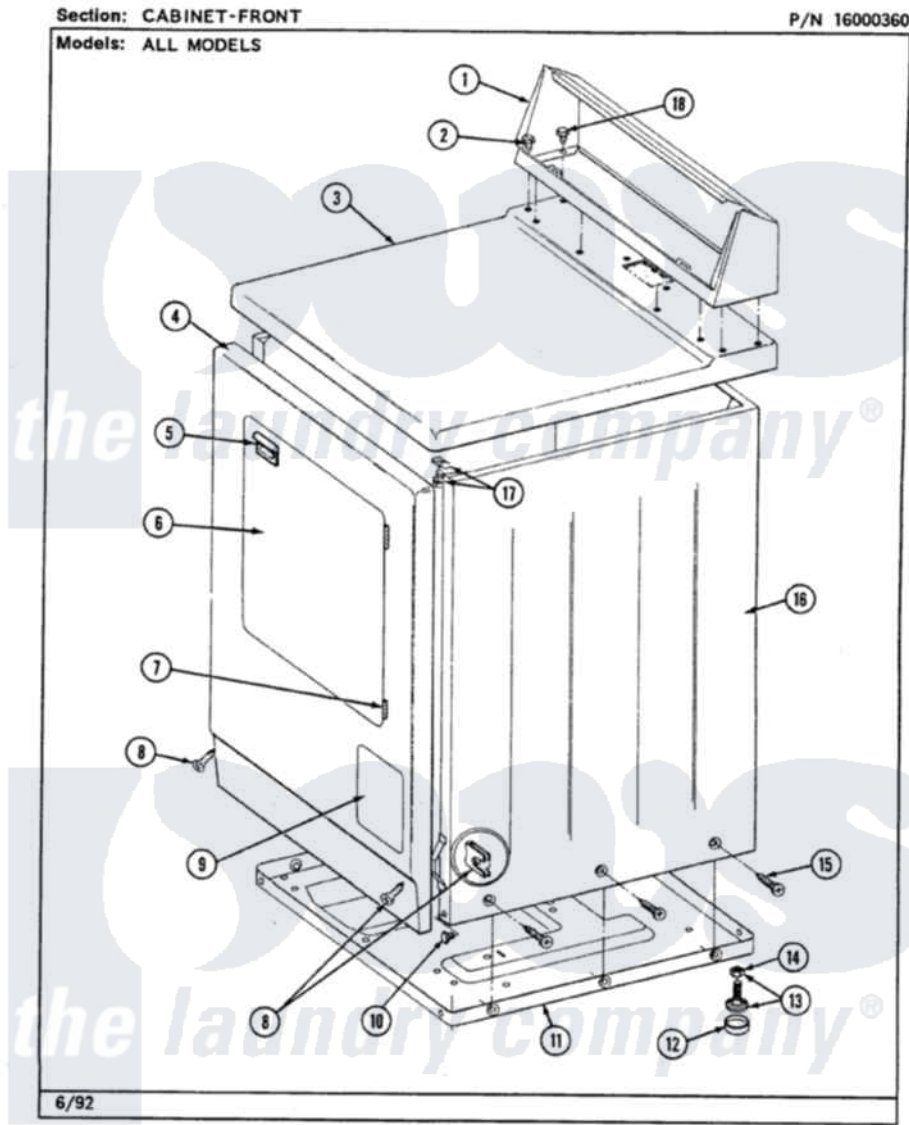

Maytag LDG9701AAW 03 - CONTROL PANEL

6

Maytag Residential Maytag LDG9701AAW Dryer Parts Parts Diagram 03 - CONTROL PANEL
Click on the part number to view part

Item	Original Part Number	Replaced By	Status	Part Description
1	214872			Palnut, End Cap Note: Nut, Lamp Holder
2	314184			Back Up Plate
3	210932			Screw, No.8 X 9/16 Ctsk Note: Screw, Inlet Duct
4	207215		Not Available	END CAP LH
5	214894			Fastener, End Cap
6	308189		Not Available	CONTROL PANEL
7	315042			Dial Skirt
8	315041			Knob, Timer
9	312273			Nut, Control Knob
10	215821		Not Available	CAP, KNOB
11	207216		Not Available	END CAP RH
12	214897			Pad, Control Panel
13	315317	488234		Screw 8-32 X 1/4
14	Y308188			Timer
15	211204	00767		Screw, 8A X 3/8 HeX Washer

15	211294	30707		Head Tapping
16	204807			Ground Wire, Supp. Plte To Top Cover
17	211168	W10139210		Screw, 8-18 X 5/16
18	Y308205	33001623		Buzzer, Non-Adjustable
19	307304		Not Available	TEMP CONTROL SWITCH 3 BUTTON
20	306917			Resistor, Med Temp Gas
21	307304		Not Available	TEMP CONTROL SWITCH 3 BUTTON
22	213117	67006908		Screw, Ice Rack
23	307305			Switch Push To Start
24	Y308110	33001212		Board, Control-Moisture Sensor
25	Y251119	3177991		Screw
26	308186		Not Available	WIRE HARNESS
"	308505		Not Available	HARNESS, WIRE
27	307310			Press Care Switch