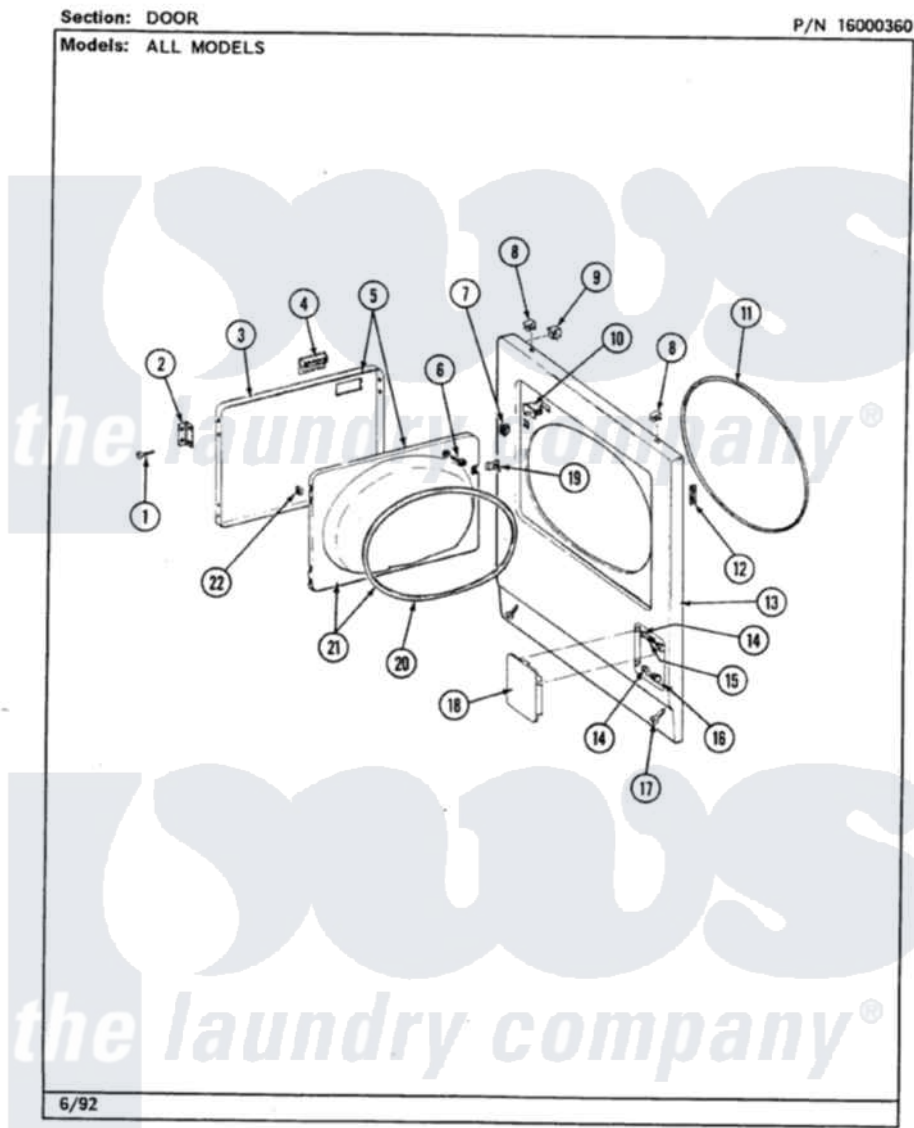

Maytag LDG9701AAW 04 - DOOR

10

Maytag [Residential Maytag LDG9701AAW Dryer Parts](#) Parts Diagram 04 - DOOR
Click on the part number to view part

Item	Original Part Number	Replaced By	Status	Part Description
1	Y314062			Screw, Door Hinge And Panel
2	307099	33001230		Hinge, Door
3	314966			Panel, Outer
4	314946			Handle White
5	Y307111		Not Available	DOOR ASSY. COMPLETE (WHT)
6	312960	489355		Screw, 8 X 1/2
7	306436			Door Latch Kit-W
8	212982	22001650		Fastener, Spring
9	Y310376			Clip, Door Switch Harness
10	Y305753	W10169313		Switch-Dor
11	314937			Seal, Front Panel
12	Y313907			Fastener, Twin
13	Y307998			Front Panel
14	312301		Not Available	BUSHING FOR ACCESS STUD
15	312360			Sleeve, Access Panel Stud

15	312309		Part Not Used
16	212949	22001866	Screw, Relay
17	204439		Screw And Fstner Assembly
18	302542L		Not Available
	302542		Not Available
19	314936	33001305	Strike, Door
20	314935	33001192	Seal, Door
21	307098		Not Available
22	315441		Not Available
	Y313910		Clip, Door Liner To Outer Panel
	314941		Not Available