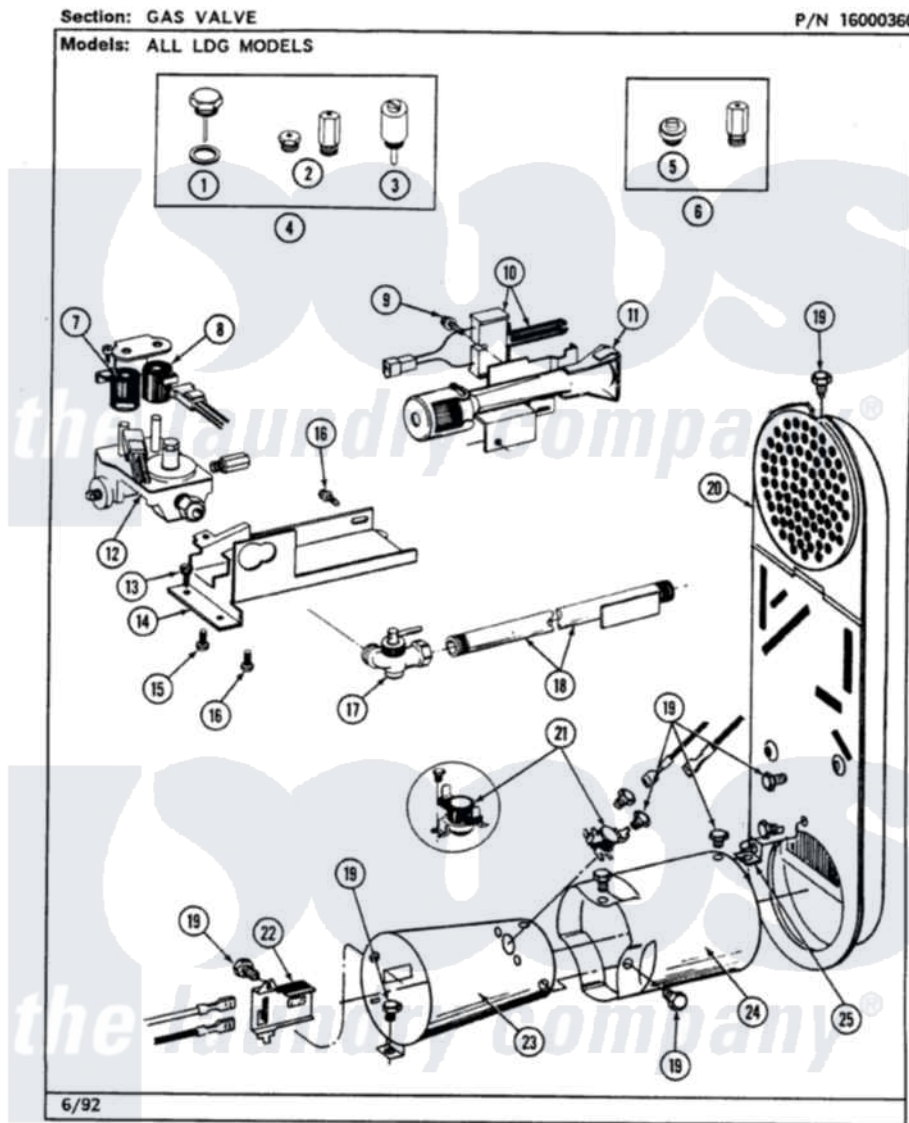

Maytag LDG9701AAW 05 - GAS VALVE

16

Maytag [Residential Maytag LDG9701AAW Dryer Parts](#) Parts Diagram 05 - GAS VALVE
Click on the part number to view part

Item	Original Part Number	Replaced By	Status	Part Description
1	302810			Screw Assembly - Blue Block Ope
2	305861		Not Available	MAIN BURNER ORIFICE KIT-LPG
3	306184		Not Available	PLUG, BLOCKING (LPG REGULATOR)
4	Y306195	MAL9000AXX		LP Gas Con
5	314602	694424		Leak, Limiter
6	306204	33002924		Gas Conv K
7	306106			Coil, Holding And Booster-W
8	306105	694540		Coil, 60 Hz
9	304971			Screw Note: Screw, Igniter
10	304970	4391996		Ignitor
11	304974	33002793		Burner Assembly
12	306176			Valve, Gas
13	Y313561			Screw---NA
14	314566			Gas Control Bracket

15	314082	90767	Screw, 8A X 3/8 HeX Washer Head Tapping
16	Y313559		Screw
17	Y303349		Angle Shut-Off, Gas Valve
18	Y303383	33001735	Pipe And Bracket Assembly Series 18 Not Needed Use Vavle
19	211294	90767	Screw, 8A X 3/8 HeX Washer Head Tapping
20	Y308504	Not Available	INLET DUCT ASSEMBLY
"	307119		Duct, Inlet Assembly
21	303395		Thermostat, Hi-Limit
22	Y303377	338906	Radiant, Sensor
23	Y308548		Combustion Cone Assembly
"	Y303368		Cone, Combustion
24	Y303841		Cone, Extension
25	Y312890		Retainer, Heater Chamber