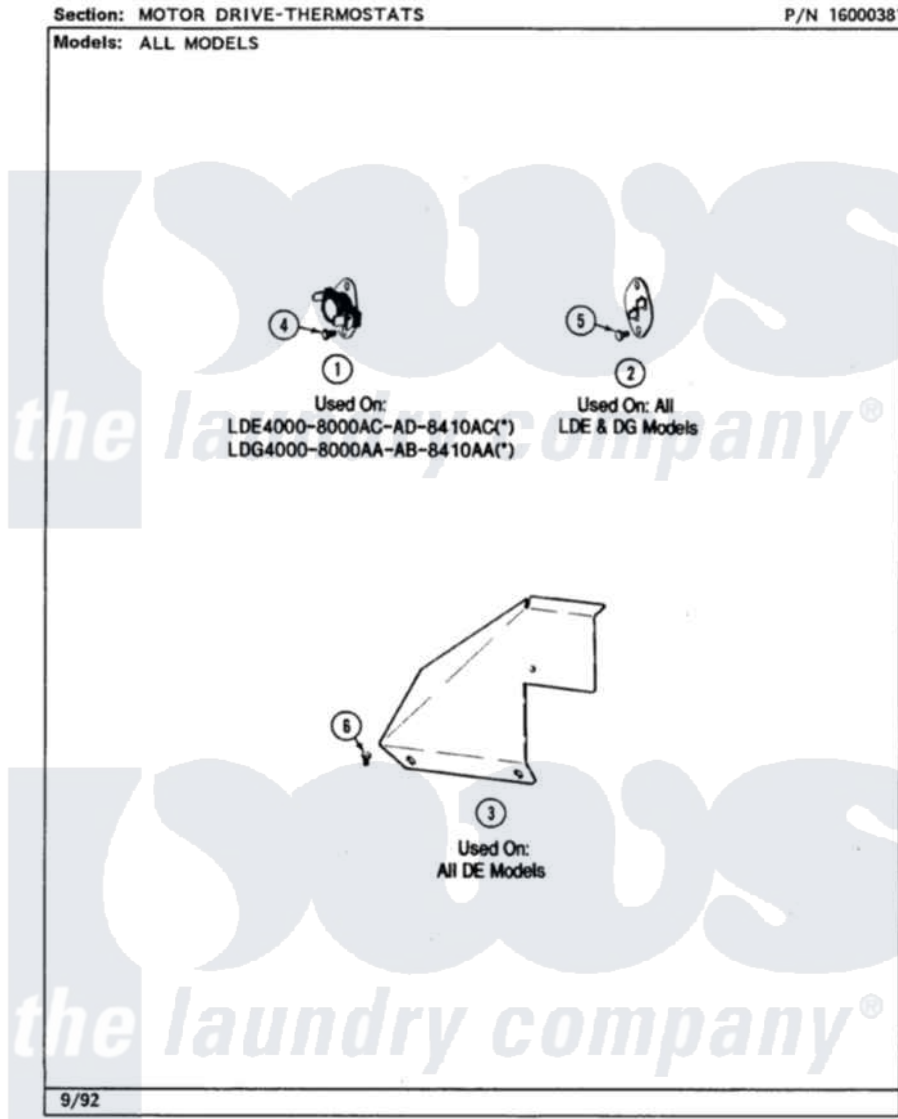

Maytag LDG9701AAW 06 - MOTOR DRIVE

18

Maytag [Residential Maytag LDG9701AAW Dryer Parts](#) Parts Diagram 06 - MOTOR DRIVE
 Click on the part number to view part

Item	Original Part Number	Replaced By	Status	Part Description
1	Y312901			Seal, Housing Cover
2	Y312961	W10116751		Screw
3	410233	9703438		Ring-Retrnr
4	312967			Clamp, Blower Housing
5	Y303836			Blower Wheel Assembly And Clamp
6	Y312893			Housing, Blower
7	901220			Ground Wire
8	Y303358	W10410999		Motor-Drive
9	306207		Not Available	(PROD. No.303358-8 & No.303358-9)
"	Y303877		Not Available	SWITCH, MOTOR EXTERNAL START No.303358-2, No.303358-4, 303358-7
"	Y303879			Switch, Motor External Start
10	Y015825			Clip, Motor To Motor Support
11	Y053241			Set Screw, Motor Pulley
12	Y305185	6-3051850		Pulley- MO

13	910343	488234	Screw 8-32 X 1/4
14	Y303945		IDLER SPRING ASSY. W/PLUG
15	Y312961	W10116751	Screw
16	Y312959		Poly "V" Belt For Tumbler
17	312958	354987	Ring, Retaining
18	Y312527		Washer, Idler Shaft
19	Y303705	6-3037050	Pulley- ID
20	Y014874		Screw, Idler Arm And Sleeve
21	Y312894	315772	Sleeve, Idler Arm
22	Y303363	6-3033630	Idler Arm
23	211294	90767	Screw, 8A X 3/8 HeX Washer Head Tapping
24	Y313582	W10116756	Spacer
25	312897		Not Available
26	Y310632	1163839	SUPPORT, MOTOR
27	Y313561		Screw----NA
28	314846		Cover, Blower Housing
29	Y314137		Foot, Rubber
30	Y305086		Adjustable Leg And Nut
31	Y052740	62739	Nut, Lock
32	Y303361		Not Available
33	Y310376		BASE ASSY. (UPPER & LOWER)
34	Y303442		Clip, Door Switch Harness
35	410490		EXHAUST DUCT ASSEMBLY
36	Y313262	W10116752	Spring, Retainer Wire Harness
			Retainer-