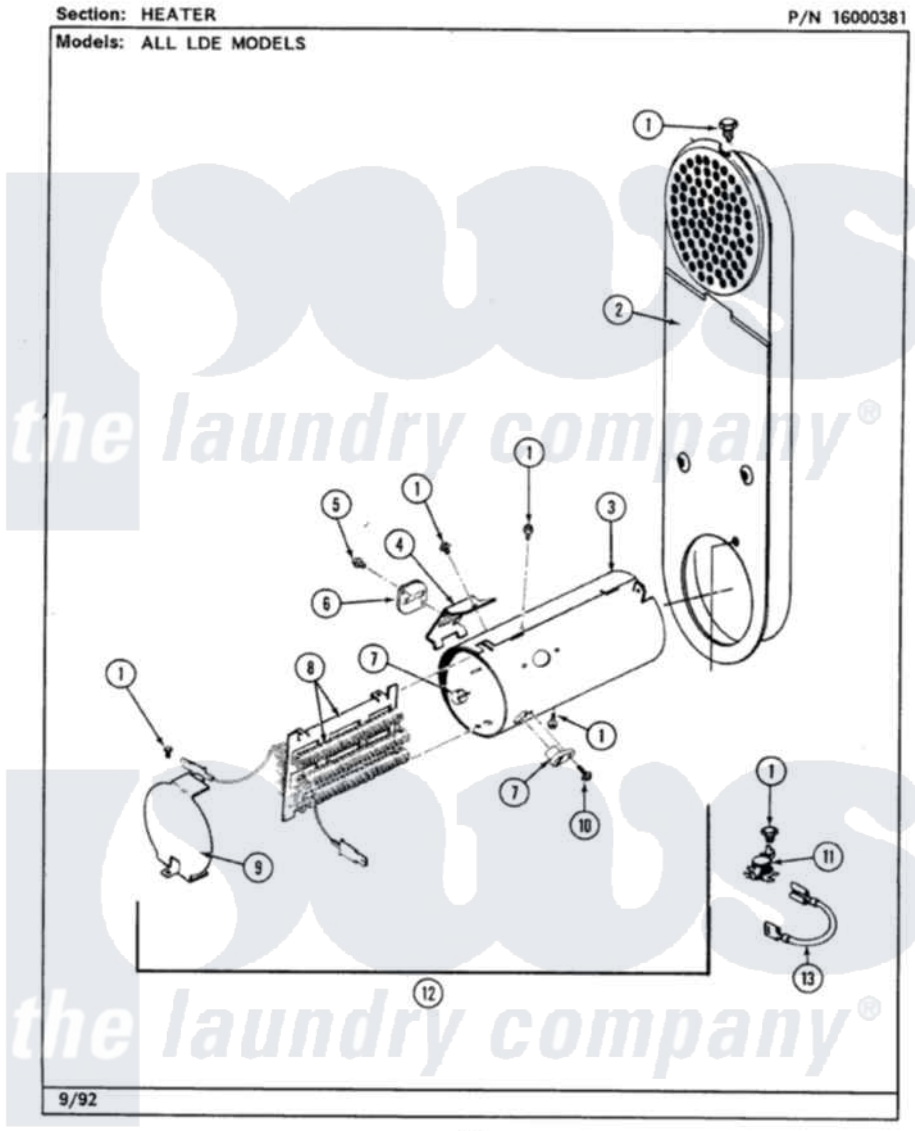

Maytag LDG9701AAW 08 - TUMBLER

12

Maytag Residential Maytag LDG9701AAW Dryer Parts Parts Diagram 08 - TUMBLER
Click on the part number to view part

Item	Original Part Number	Replaced By	Status	Part Description
1	Y307112	33001016		Outlet Duct Assembly
2	Y307107	33002970		Lint Filte
3	313764		Not Available	SCREW
4	Y313561			Screw----NA
5	307117			Tumbler Front W/Seal
6	Y310376			Clip, Door Switch Harness
7	Y307100	67001316		Bulb, Light
8	314955	33001496		Lamp- Hold
9	307097	33001496		Lamp- Hold
10	314820			Seal, Tumbler
11	314803	33001012		Baffle
12	314158			Washer, Baffle To Tumbler
13	314802		Not Available	TUMBLER W/OUT BAFFLES
14	Y310759			Screw, Tumbler Baffles
15	Y307114	33001178		Back, Tumbler
"	Y308544	33001178		Back, Tumbler

16	313915	31-3915	Tech Sheet
17	211294	90767	Screw, 8A X 3/8 HeX Washer Head Tapping
18	312538	33001443	Nut, Hex
19	Y313347	312535	Washer, Vault Mounting Brk.
20	Y312948	6-3129480	Shaft- Tumbler
21	Y303373	12001541	Drum Roller/Washer Assembly--W
22	312535		Washer, Vault Mounting Brk.
23	410233	9703438	Ring-Retrnr
24	Y312959		Poly "V" Belt For Tumbler
25	314804	33001004	Baffle, Tall
26	Y314110	33002917	Screw, No.10-16
27	210720		Rivet, Bearing To Tumbler Fmt
28	306508		Tumbler Bearing Kit ---W
29	Y310632	1163839	Screw
30	Y251119	3177991	Screw
31	211294	90767	Screw, 8A X 3/8 HeX Washer Head Tapping
32	Y303711		Sensor Ground Wire
33	304997		Sensor Assembly With Screws
34	Y312658		Receptacle, Sensor Ground Wire