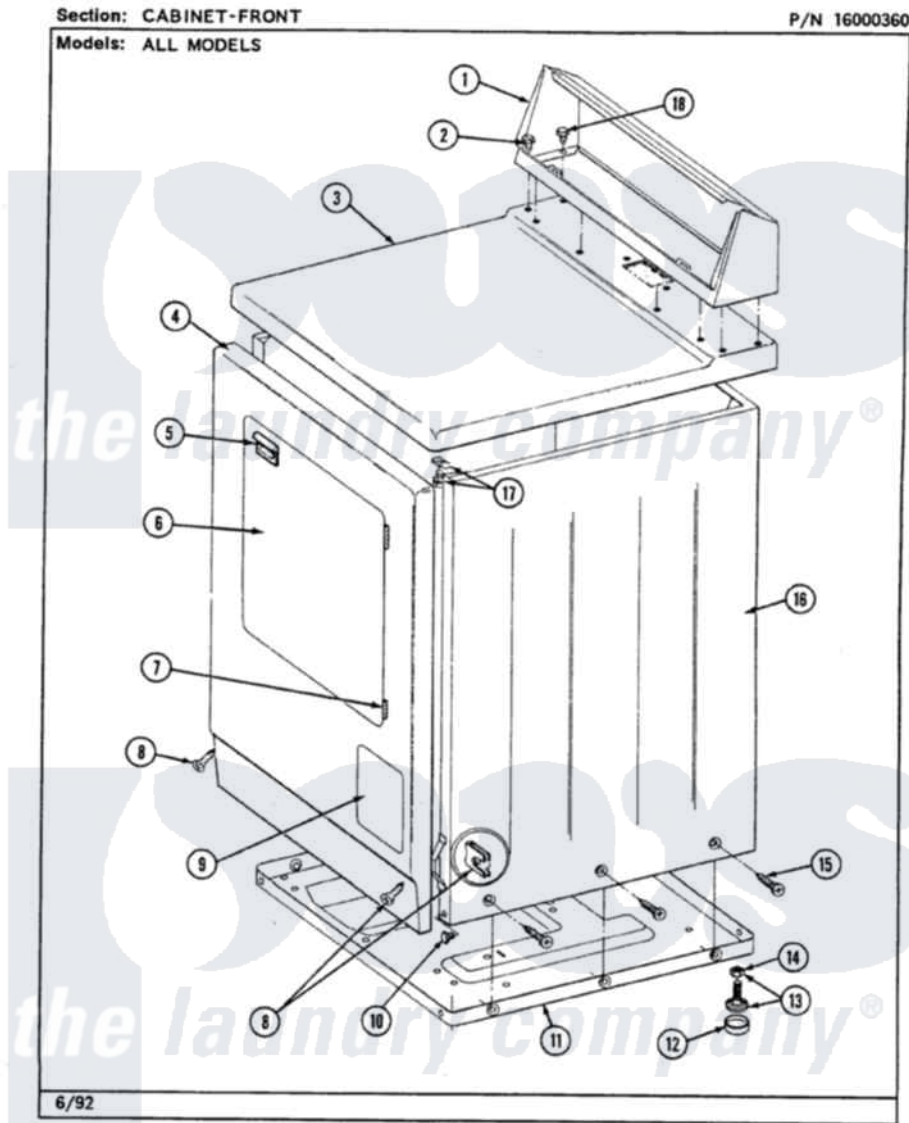

# Maytag LDG9701ABL 01 - CABINET-FRONT

Maytag Residential Maytag LDG9701ABL Dryer Parts Parts Diagram 01 - CABINET-FRONT  
Click on the part number to view part

Item	Original Part Number	Replaced By	Status	Part Description
1	<a href="#">305193L</a>			Console
2	<a href="#">Y313559</a>			Screw
3	<a href="#">307104L</a>			Top Cover Assembly
4	<a href="#">307998L</a>			Front Panel----NA
5	<a href="#">314972</a>			Handle Door ALM
6	314966L		Not Available	DOOR PANEL ALMOND
"	307111L	<a href="#">308061L</a>		Door Assembly----NA
7	307099	<a href="#">33001230</a>		Hinge, Door
8	<a href="#">204439</a>			Screw And Fstner Assembly
9	302542L		Not Available	PART NOT USED. (DG ONLY)
10	Y310632	<a href="#">1163839</a>		Screw
11	Y303361		Not Available	BASE ASSY. (UPPER & LOWER)
12	<a href="#">Y314137</a>			Foot, Rubber
13	<a href="#">Y305086</a>			Adjustable Leg And Nut
14	Y052740	<a href="#">62739</a>		Nut, Lock
				Yfor Cabinet See Cabinet

15	<a href="#">213007</a>		Ator Cabinet See Cabinet, Back
16	307124L	Not Available	CABINET ASSY ALMOND
17	<a href="#">204445</a>		Screw And Fastener Assembly
18	211294	<a href="#">90767</a>	Screw, 8A X 3/8 HeX Washer Head Tapping