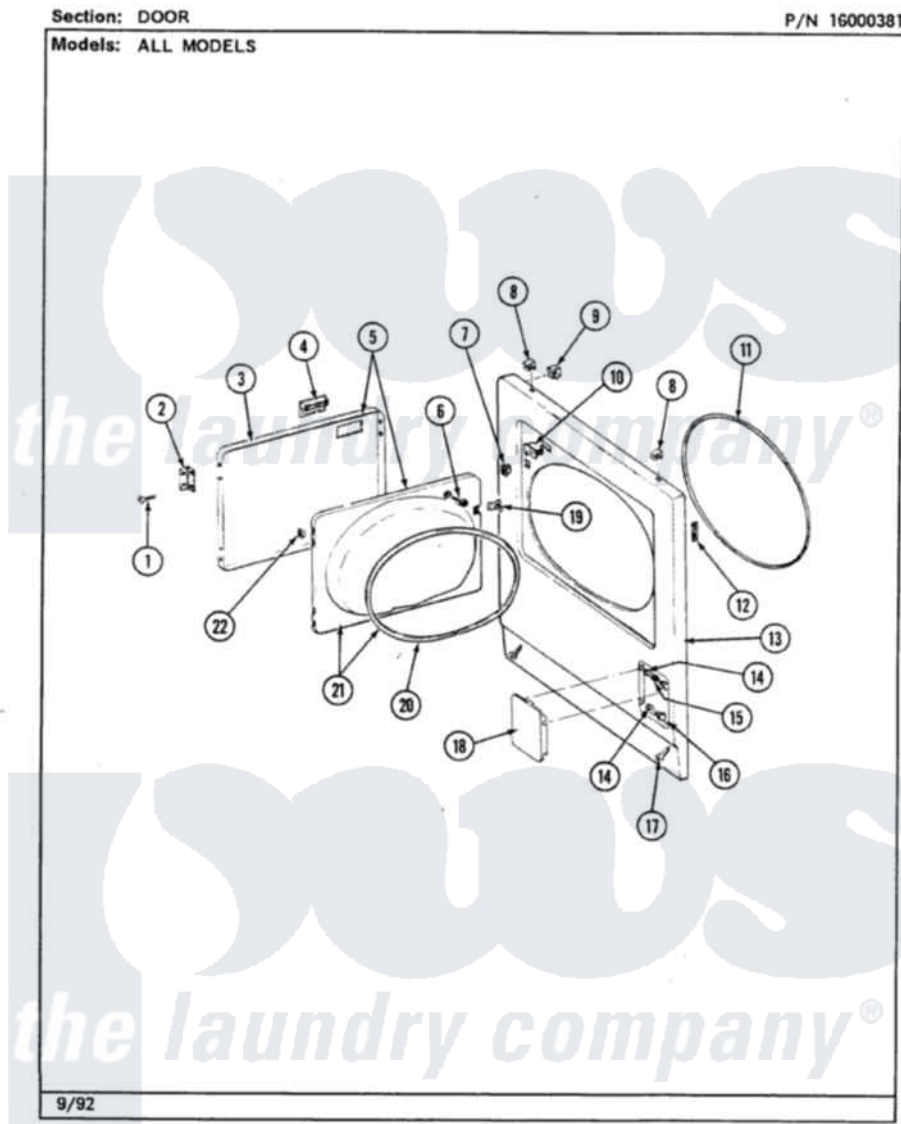

# Maytag LDG9701ABL 02 - CABINET-REAR

8

Maytag [Residential Maytag LDG9701ABL Dryer Parts](#) Parts Diagram 02 - CABINET-REAR  
Click on the part number to view part

Item	Original Part Number	Replaced By	Status	Part Description
1	Y312905		Not Available	COVER, TERMINAL
2	<a href="#">Y313561</a>			Screw---NA
9	Y310632	<a href="#">1163839</a>		Screw
11	302521		Not Available	CORD, POWER PART NOT USED-GAS MODELS ONLY
12	<a href="#">211881</a>			Grommet, Cord Part Not Used-Gas Models Only
13	<a href="#">215075</a>			Fastener, Control Panel To Console
14	<a href="#">210932</a>			Screw, No.8 X 9/16 Ctsk Note: Screw, Inlet Duct
15	<a href="#">305193L</a>			Console
"	<a href="#">Y305193</a>			Console
16	214519			LABEL, ELECTRICAL INSTR. PART NOT USED-GAS MODELS ONLY
17	303846	<a href="#">22003781</a>		Screw, Ground Strap
18	<a href="#">301548</a>			Clamp, Ground Wire
19	<a href="#">311155</a>			Ground Wire And Clamp

20	<a href="#">Y313559</a>		Screw
21	211294	<a href="#">90767</a>	Screw, 8A X 3/8 HeX Washer Head Tapping
22	Y312951	Not Available	ACCESS COVER, BACK
23	<a href="#">Y305086</a>		Adjustable Leg And Nut
24	<a href="#">Y314137</a>		Foot, Rubber
25	Y052740	<a href="#">62739</a>	Nut, Lock
26	Y303361	Not Available	BASE ASSY. (UPPER & LOWER)
27	213077	Not Available	CAP FOR TIMER KNOB
28	<a href="#">307124</a>		Cabinet
"	307124L	Not Available	CABINET ASSY ALMOND
29	<a href="#">307104</a>		Top Cover Assembly
"	<a href="#">307104L</a>		Top Cover Assembly