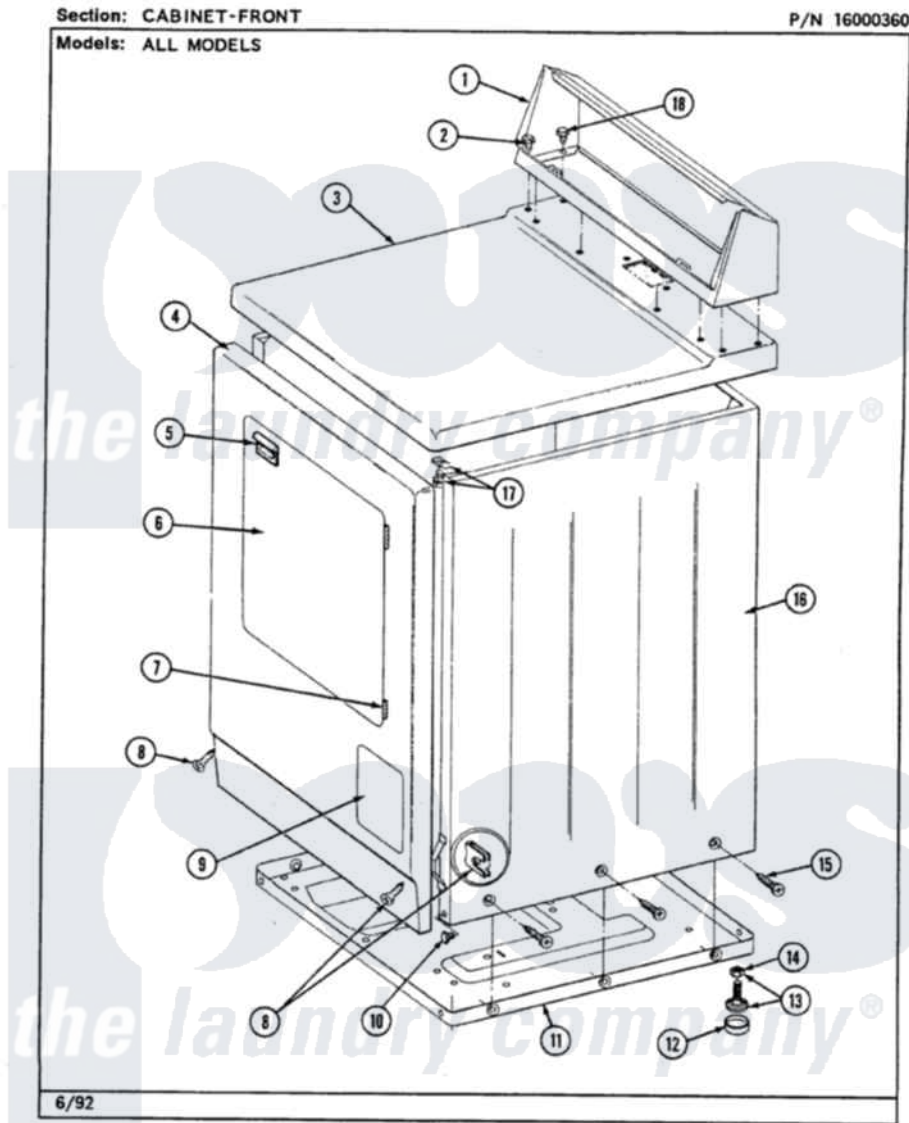

# Maytag LDG9701ABL 03 - CONTROL PANEL

6

Maytag Residential Maytag LDG9701ABL Dryer Parts Parts Diagram 03 - CONTROL PANEL  
Click on the part number to view part

Item	Original Part Number	Replaced By	Status	Part Description
1	<a href="#">214872</a>			Palnut, End Cap Note: Nut, Lamp Holder
2	<a href="#">314184</a>			Back Up Plate
3	<a href="#">210932</a>			Screw, No.8 X 9/16 Ctsk Note: Screw, Inlet Duct
4	207215		Not Available	END CAP LH
5	<a href="#">214894</a>			Fastener, End Cap
6	308189		Not Available	CONTROL PANEL
7	<a href="#">315042</a>			Dial Skirt
8	<a href="#">315041</a>			Knob, Timer
9	<a href="#">312273</a>			Nut, Control Knob
10	215821		Not Available	CAP, KNOB
11	207216		Not Available	END CAP RH
12	<a href="#">214897</a>			Pad, Control Panel
13	315317	<a href="#">488234</a>		Screw 8-32 X 1/4
14	<a href="#">Y308188</a>			Timer
15	211204	<a href="#">00767</a>		Screw, 8A X 3/8 HeX Washer

15	<a href="#">211294</a>	<a href="#">30707</a>		Head Tapping
16	<a href="#">204807</a>			Ground Wire, Supp. Plte To Top Cover
17	211168	<a href="#">W10139210</a>		Screw, 8-18 X 5/16
18	Y308205	<a href="#">33001623</a>		Buzzer, Non-Adjustable
19	307304		Not Available	TEMP CONTROL SWITCH 3 BUTTON
20	<a href="#">306917</a>			Resistor, Med Temp Gas
21	307304		Not Available	TEMP CONTROL SWITCH 3 BUTTON
22	213117	<a href="#">67006908</a>		Screw, Ice Rack
23	<a href="#">307305</a>			Switch Push To Start
24	Y308110	<a href="#">33001212</a>		Board, Control-Moisture Sensor
25	Y251119	<a href="#">3177991</a>		Screw
26	308186		Not Available	WIRE HARNESS
"	308505		Not Available	HARNESS, WIRE
27	<a href="#">307310</a>			Press Care Switch