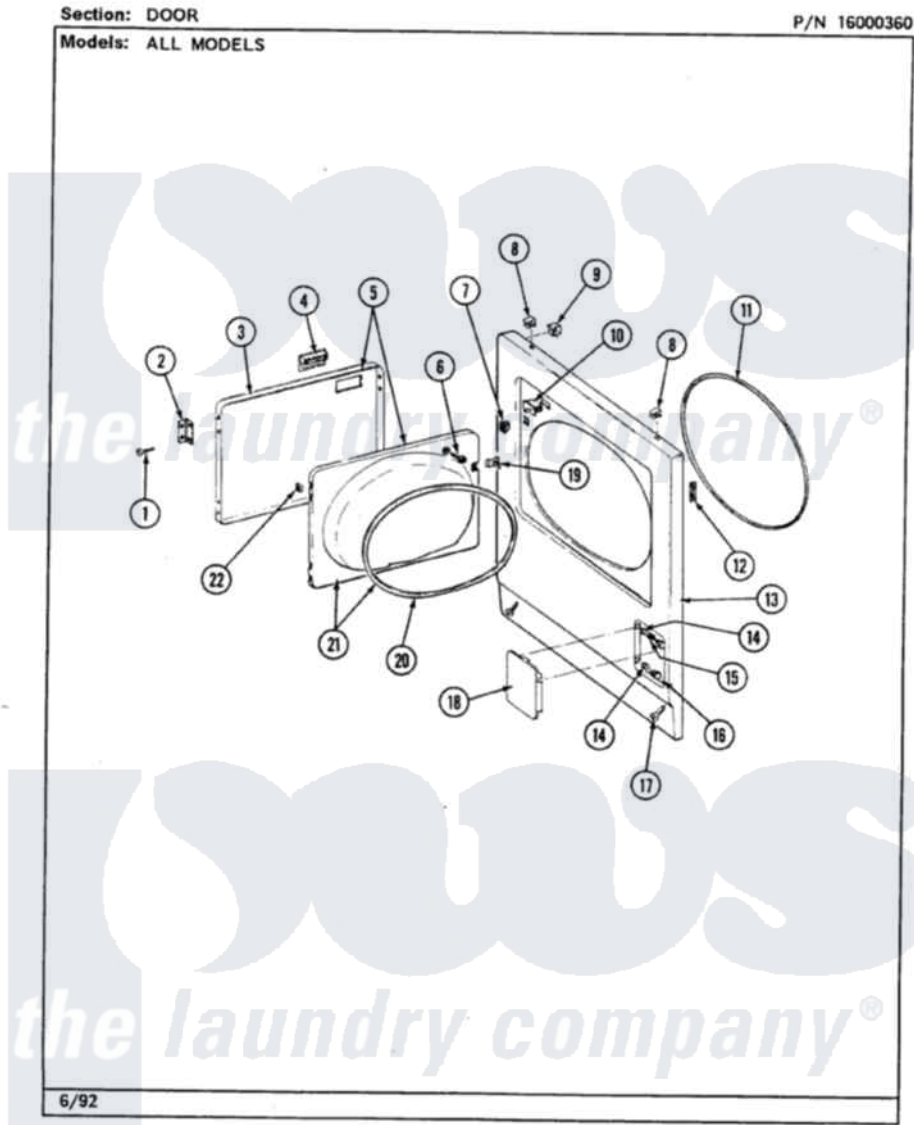

# Maytag LDG9701ABL 04 - DOOR

10

Maytag [Residential Maytag LDG9701ABL Dryer Parts](#) Parts Diagram 04 - DOOR  
Click on the part number to view part

Item	Original Part Number	Replaced By	Status	Part Description
1	<a href="#">Y314062</a>			Screw, Door Hinge And Panel
2	307099	<a href="#">33001230</a>		Hinge, Door
3	314966L		Not Available	DOOR PANEL ALMOND
4	<a href="#">314972</a>			Handle Door ALM
5	307111L	<a href="#">308061L</a>		Door Assembly---NA
6	312960	<a href="#">489355</a>		Screw, 8 X 1/2
7	<a href="#">306436</a>			Door Latch Kit--W
8	212982	<a href="#">22001650</a>		Fastener, Spring
9	<a href="#">Y310376</a>			Clip, Door Switch Harness
10	Y305753	<a href="#">W10169313</a>		Switch-Dor
11	<a href="#">314937</a>			Seal, Front Panel
12	<a href="#">Y313907</a>			Fastener, Twin
13	<a href="#">307998L</a>			Front Panel---NA
14	312301		Not Available	BUSHING FOR ACCESS STUD
15	<a href="#">312369</a>			Sleeve, Access Panel Stud Part Not Used

16	212949	<a href="#">22001866</a>	Screw, Relay
17	<a href="#">204439</a>		Screw And Fstner Assembly
18	302542L		Not Available
"	302542		Not Available
19	314936	<a href="#">33001305</a>	Strike, Door
20	314935	<a href="#">33001192</a>	Seal, Door
21	307098		Not Available
22	315441		Not Available
"	<a href="#">Y313910</a>		Label, Instruction Canada
"	314941		Not Available
"			Clip, Door Liner To Outer Panel
"			Label, Instruction