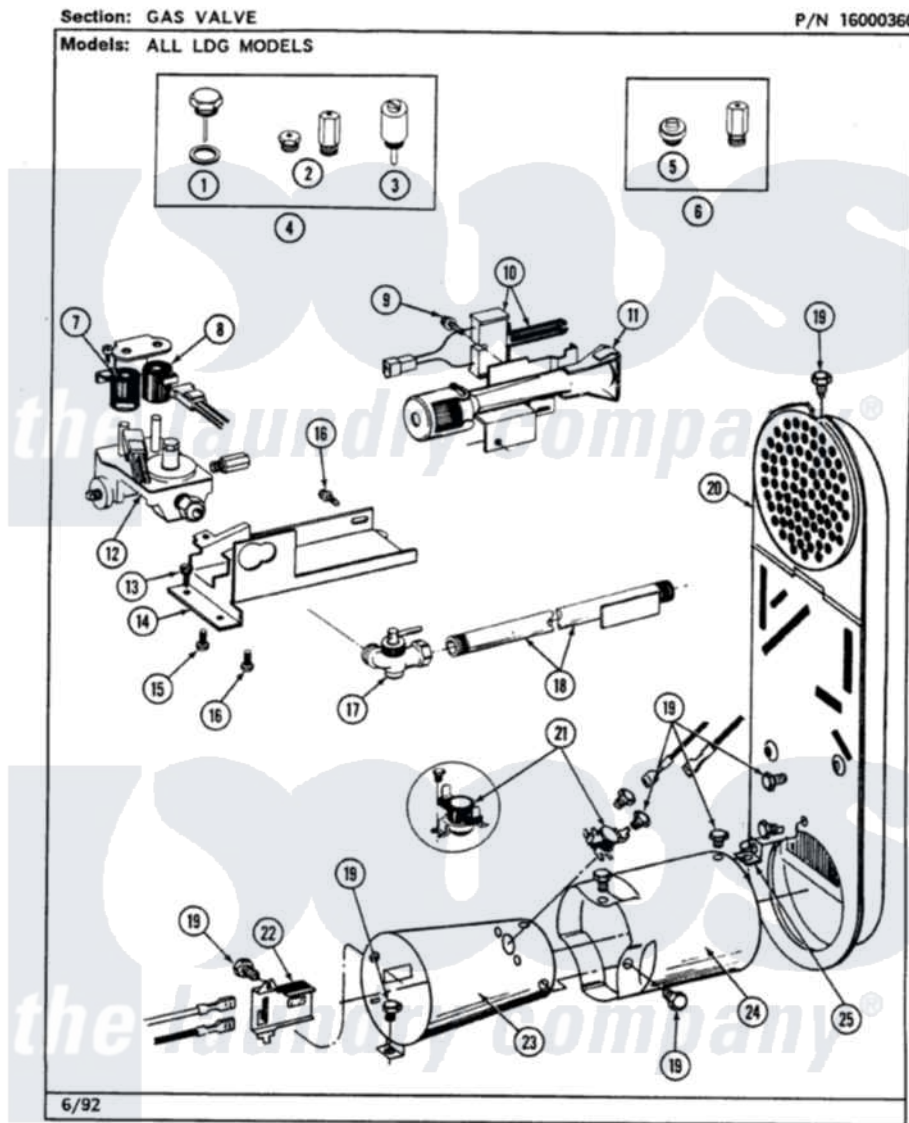

Maytag LDG9701ABL 05 - GAS VALVE

16

Maytag [Residential Maytag LDG9701ABL Dryer Parts](#) Parts Diagram 05 - GAS VALVE
Click on the part number to view part

Item	Original Part Number	Replaced By	Status	Part Description
1	302810			Screw Assembly - Blue Block Ope
2	305861		Not Available	MAIN BURNER ORIFICE KIT-LPG
3	306184		Not Available	PLUG, BLOCKING (LPG REGULATOR)
4	Y306195	MAL9000AXX		LP Gas Con
5	314602	694424		Leak, Limiter
6	306204	33002924		Gas Conv K
7	306106			Coil, Holding And Booster-W
8	306105	694540		Coil, 60 Hz
9	304971			Screw Note: Screw, Igniter
10	304970	4391996		Ignitor
11	304974	33002793		Burner Assembly
12	306176			Valve, Gas
13	Y313561			Screw---NA
14	314566			Gas Control Bracket

15	314082	90767	Screw, 8A X 3/8 HeX Washer Head Tapping
16	Y313559		Screw
17	Y303349		Angle Shut-Off, Gas Valve
18	Y303383	33001735	Pipe And Bracket Assembly Series 18 Not Needed Use Vavle
19	211294	90767	Screw, 8A X 3/8 HeX Washer Head Tapping
20	Y308504	Not Available	INLET DUCT ASSEMBLY
"	307119		Duct, Inlet Assembly
21	303395		Thermostat, Hi-Limit
22	Y303377	338906	Radiant, Sensor
23	Y308548		Combustion Cone Assembly
"	Y303368		Cone, Combustion
24	Y303841		Cone, Extension
25	Y312890		Retainer, Heater Chamber