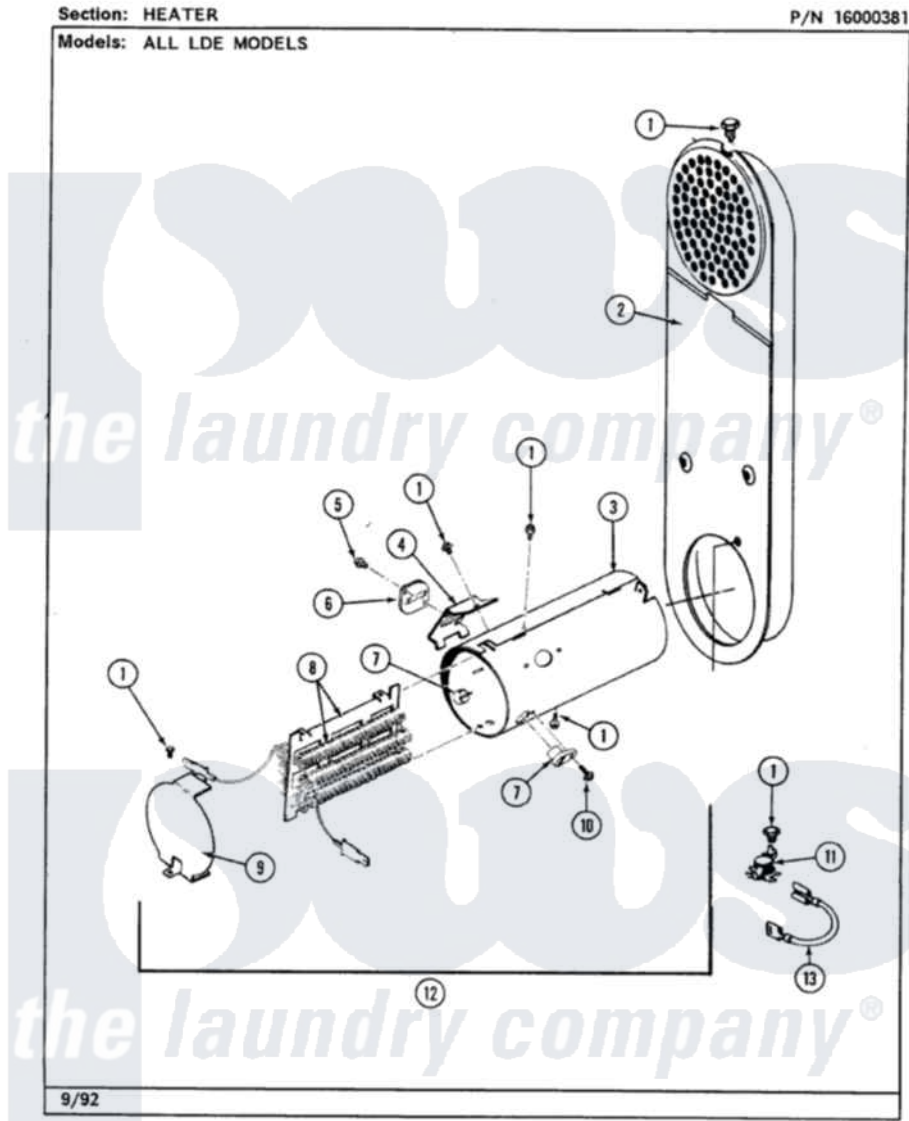

# Maytag LDG9701ABL 08 - TUMBLER

12

Maytag [Residential Maytag LDG9701ABL Dryer Parts](#) Parts Diagram 08 - TUMBLER  
Click on the part number to view part

Item	Original Part Number	Replaced By	Status	Part Description
1	Y307112	<a href="#">33001016</a>		Outlet Duct Assembly
2	Y307107	<a href="#">33002970</a>		Lint Filte
3	313764		Not Available	SCREW
4	<a href="#">Y313561</a>			Screw----NA
5	<a href="#">307117</a>			Tumbler Front W/Seal
6	<a href="#">Y310376</a>			Clip, Door Switch Harness
7	Y307100	<a href="#">67001316</a>		Bulb, Light
8	314955	<a href="#">33001496</a>		Lamp- Hold
9	307097	<a href="#">33001496</a>		Lamp- Hold
10	<a href="#">314820</a>			Seal, Tumbler
11	314803	<a href="#">33001012</a>		Baffle
12	<a href="#">314158</a>			Washer, Baffle To Tumbler
13	314802		Not Available	TUMBLER W/OUT BAFFLES
14	<a href="#">Y310759</a>			Screw, Tumbler Baffles
15	Y307114	<a href="#">33001178</a>		Back, Tumbler
"	Y308544	<a href="#">33001178</a>		Back, Tumbler

16	313915	<a href="#">31-3915</a>	Tech Sheet
17	211294	<a href="#">90767</a>	Screw, 8A X 3/8 HeX Washer Head Tapping
18	312538	<a href="#">33001443</a>	Nut, Hex
19	Y313347	<a href="#">312535</a>	Washer, Vault Mounting Brk.
20	Y312948	<a href="#">6-3129480</a>	Shaft- Tumbler
21	Y303373	<a href="#">12001541</a>	Drum Roller/Washer Assembly--W
22	<a href="#">312535</a>		Washer, Vault Mounting Brk.
23	410233	<a href="#">9703438</a>	Ring-Retrnr
24	<a href="#">Y312959</a>		Poly "V" Belt For Tumbler
25	314804	<a href="#">33001004</a>	Baffle, Tall
26	Y314110	<a href="#">33002917</a>	Screw, No.10-16
27	<a href="#">210720</a>		Rivet, Bearing To Tumbler Fmt
28	<a href="#">306508</a>		Tumbler Bearing Kit ---W
29	Y310632	<a href="#">1163839</a>	Screw
30	Y251119	<a href="#">3177991</a>	Screw
31	211294	<a href="#">90767</a>	Screw, 8A X 3/8 HeX Washer Head Tapping
32	<a href="#">Y303711</a>		Sensor Ground Wire
33	<a href="#">304997</a>		Sensor Assembly With Screws
34	<a href="#">Y312658</a>		Receptacle, Sensor Ground Wire