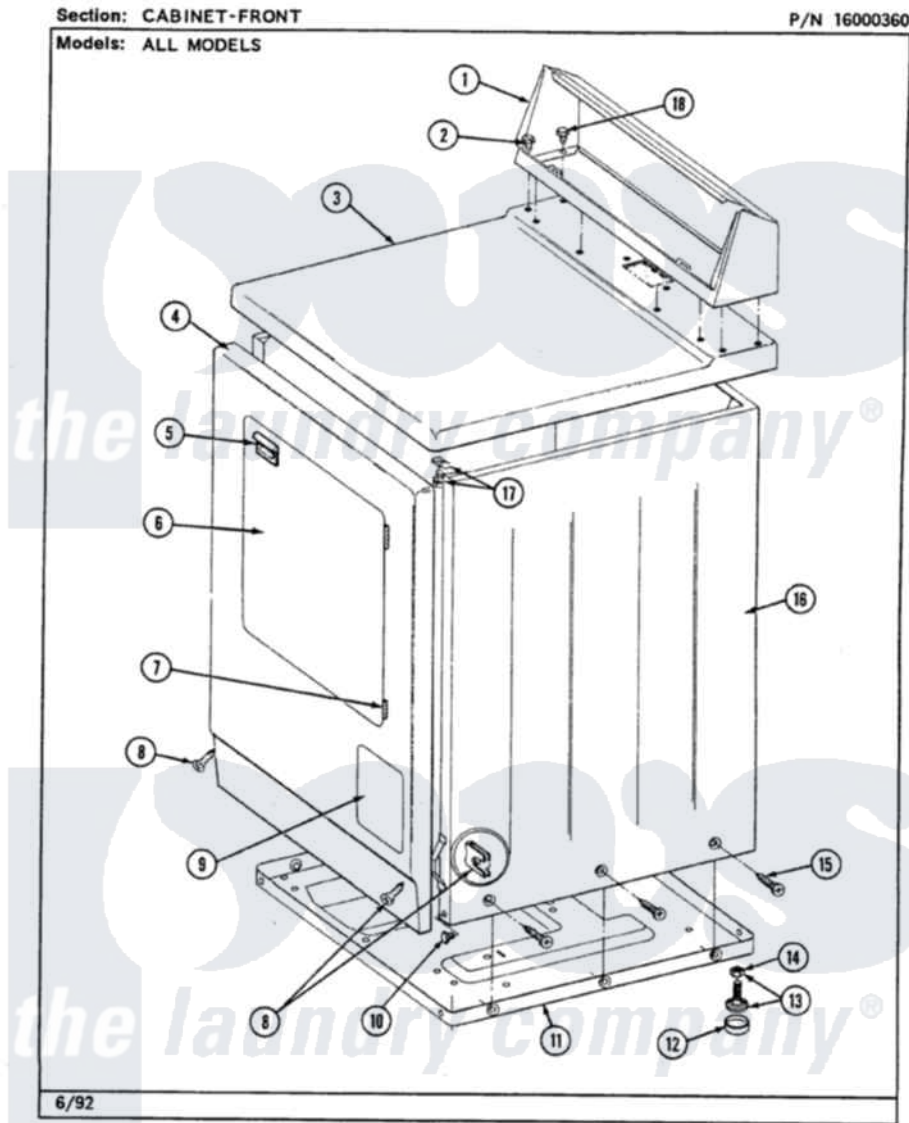

Maytag LDG9701ABW 01 - CABINET-FRONT

6

Maytag Residential Maytag LDG9701ABW Dryer Parts Parts Diagram 01 - CABINET-FRONT
Click on the part number to view part

Item	Original Part Number	Replaced By	Status	Part Description
1	Y305193			Console
2	Y313559			Screw
3	307104			Top Cover Assembly
4	Y307998			Front Panel
5	314946			Handle White
6	314966			Panel, Outer
"	Y307111		Not Available	DOOR ASSY. COMPLETE (WHT)
7	307099	33001230		Hinge, Door
8	204439			Screw And Fstner Assembly
9	302542		Not Available	PART NOT USED. (DG ONLY)
10	Y310632	1163839		Screw
11	Y303361		Not Available	BASE ASSY. (UPPER & LOWER)
12	Y314137			Foot, Rubber
13	Y305086			Adjustable Leg And Nut
14	Y052740	62739		Nut, Lock

15	213007		Xfor Cabinet See Cabinet, Back
16	307124		Cabinet
17	204445		Screw And Fastener Assembly
18	211294	90767	Screw, 8A X 3/8 HeX Washer Head Tapping