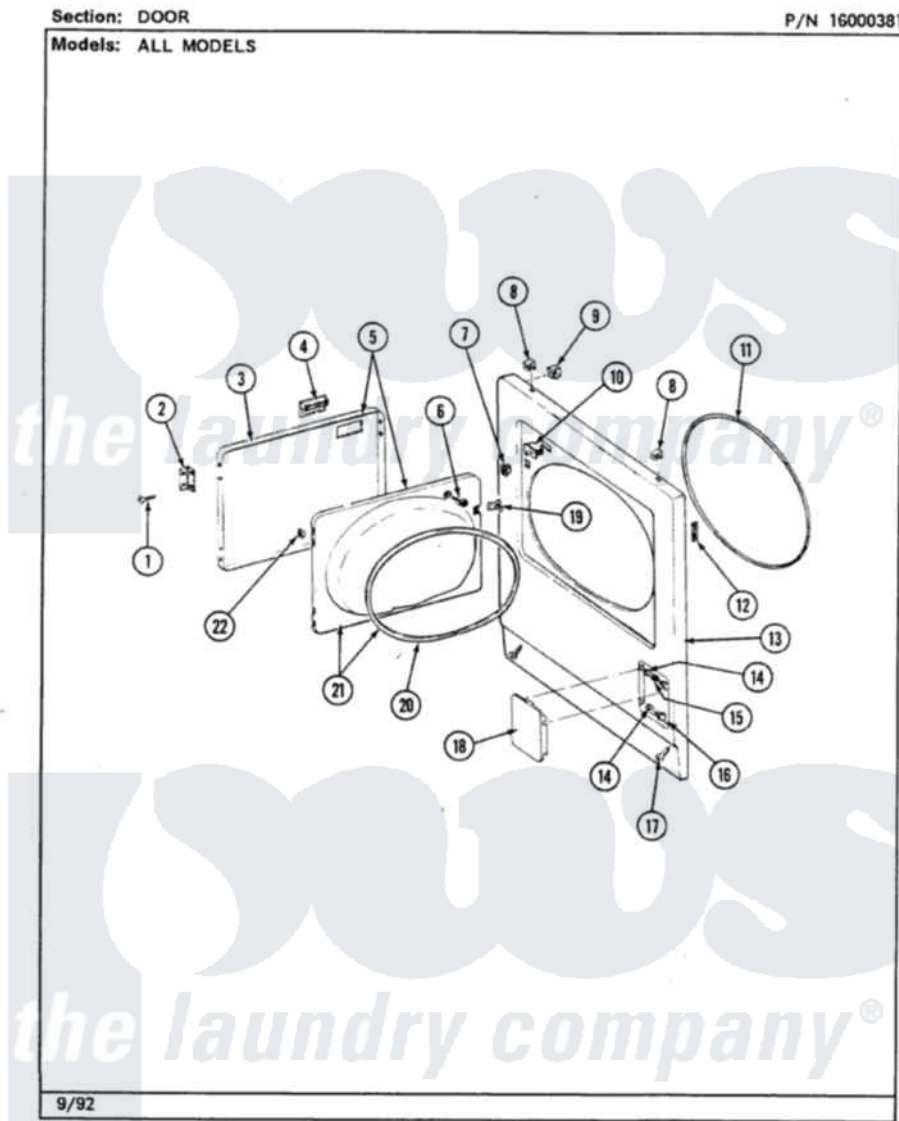

Maytag LDG9701ABW 02 - CABINET-REAR

8

Maytag [Residential Maytag LDG9701ABW Dryer Parts](#) Parts Diagram 02 - CABINET-REAR
Click on the part number to view part

Item	Original Part Number	Replaced By	Status	Part Description
1	Y312905		Not Available	COVER, TERMINAL
2	Y313561			Screw---NA
9	Y310632	1163839		Screw
11	302521		Not Available	CORD, POWER PART NOT USED-GAS MODELS ONLY
12	211881			Grommet, Cord Part Not Used-Gas Models Only
13	215075			Fastener, Control Panel To Console
14	210932			Screw, No.8 X 9/16 Ctsk Note: Screw, Inlet Duct
15	305193L			Console
"	Y305193			Console
16	214519			LABEL, ELECTRICAL INSTR. PART NOT USED-GAS MODELS ONLY
17	303846	22003781		Screw, Ground Strap
18	301548			Clamp, Ground Wire
19	311155			Ground Wire And Clamp

20	Y313559		Screw
21	211294	90767	Screw, 8A X 3/8 HeX Washer Head Tapping
22	Y312951	Not Available	ACCESS COVER, BACK
23	Y305086		Adjustable Leg And Nut
24	Y314137		Foot, Rubber
25	Y052740	62739	Nut, Lock
26	Y303361	Not Available	BASE ASSY. (UPPER & LOWER)
27	213077	Not Available	CAP FOR TIMER KNOB
28	307124		Cabinet
"	307124L	Not Available	CABINET ASSY ALMOND
29	307104		Top Cover Assembly
"	307104L		Top Cover Assembly