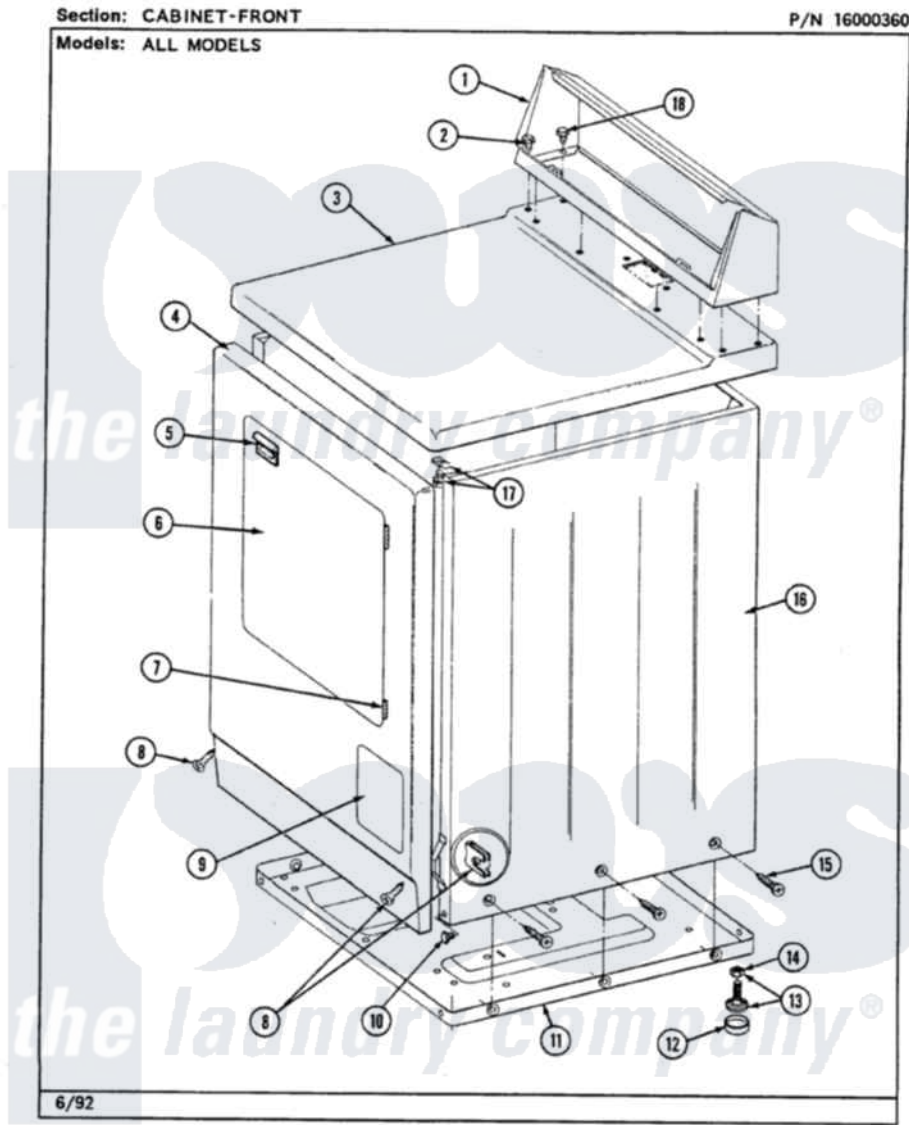

Maytag LDG9701ABW 03 - CONTROL PANEL

6

Maytag Residential Maytag LDG9701ABW Dryer Parts Parts Diagram 03 - CONTROL PANEL
Click on the part number to view part

Item	Original Part Number	Replaced By	Status	Part Description
1	214872			Palnut, End Cap Note: Nut, Lamp Holder
2	314184			Back Up Plate
3	210932			Screw, No.8 X 9/16 Ctsk Note: Screw, Inlet Duct
4	207215		Not Available	END CAP LH
5	214894			Fastener, End Cap
6	308189		Not Available	CONTROL PANEL
7	315042			Dial Skirt
8	315041			Knob, Timer
9	312273			Nut, Control Knob
10	215821		Not Available	CAP, KNOB
11	207216		Not Available	END CAP RH
12	214897			Pad, Control Panel
13	315317	488234		Screw 8-32 X 1/4
14	Y308188			Timer
15	211204	00767		Screw, 8A X 3/8 HeX Washer

15	211294	30707		Head Tapping
16	204807			Ground Wire, Supp. Plte To Top Cover
17	211168	W10139210		Screw, 8-18 X 5/16
18	Y308205	33001623		Buzzer, Non-Adjustable
19	307304		Not Available	TEMP CONTROL SWITCH 3 BUTTON
20	306917			Resistor, Med Temp Gas
21	307304		Not Available	TEMP CONTROL SWITCH 3 BUTTON
22	213117	67006908		Screw, Ice Rack
23	307305			Switch Push To Start
24	Y308110	33001212		Board, Control-Moisture Sensor
25	Y251119	3177991		Screw
26	308186		Not Available	WIRE HARNESS
"	308505		Not Available	HARNESS, WIRE
27	307310			Press Care Switch