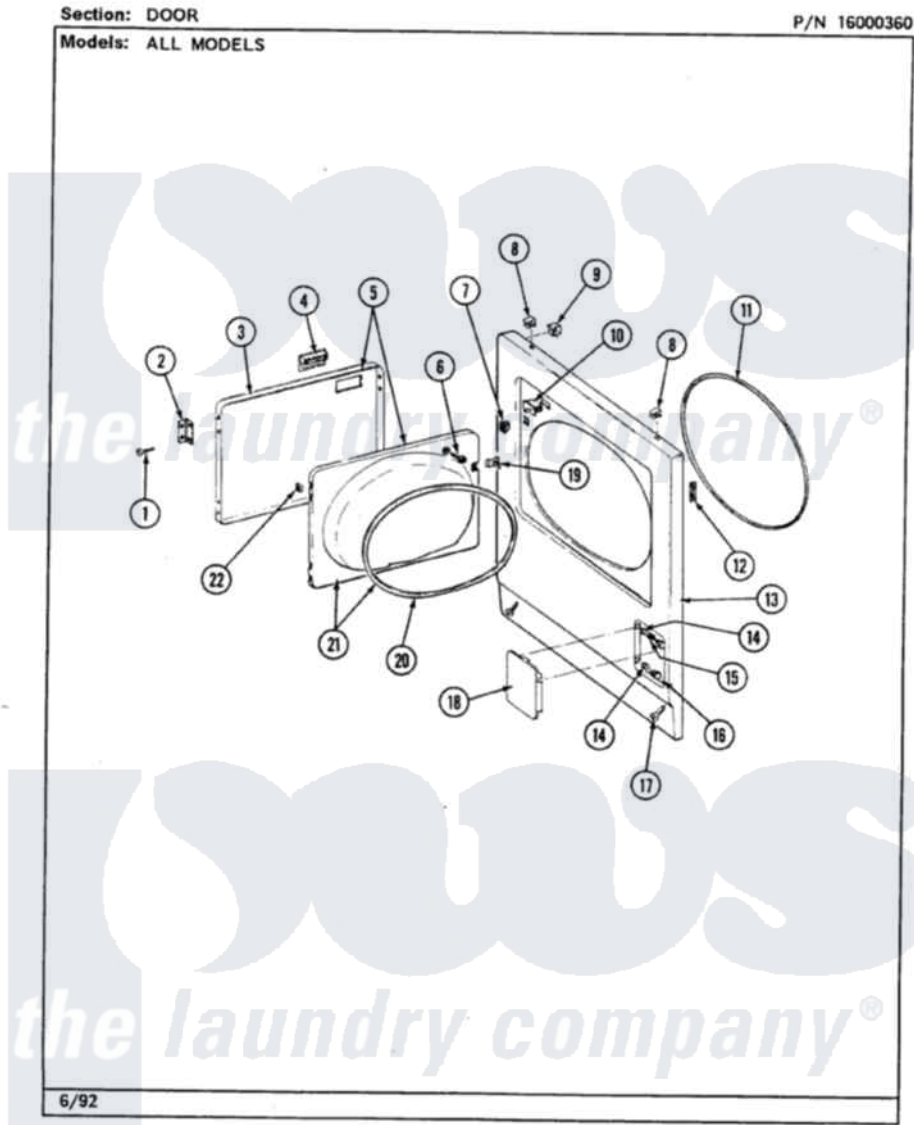

# Maytag LDG9701ABW 04 - DOOR

10

Maytag [Residential Maytag LDG9701ABW Dryer Parts](#) Parts Diagram 04 - DOOR  
Click on the part number to view part

Item	Original Part Number	Replaced By	Status	Part Description
1	<a href="#">Y314062</a>			Screw, Door Hinge And Panel
2	307099	<a href="#">33001230</a>		Hinge, Door
3	<a href="#">314966</a>			Panel, Outer
4	<a href="#">314946</a>			Handle White
5	Y307111		Not Available	DOOR ASSY. COMPLETE (WHT)
6	312960	<a href="#">489355</a>		Screw, 8 X 1/2
7	<a href="#">306436</a>			Door Latch Kit-W
8	212982	<a href="#">22001650</a>		Fastener, Spring
9	<a href="#">Y310376</a>			Clip, Door Switch Harness
10	Y305753	<a href="#">W10169313</a>		Switch-Dor
11	<a href="#">314937</a>			Seal, Front Panel
12	<a href="#">Y313907</a>			Fastener, Twin
13	<a href="#">Y307998</a>			Front Panel
14	312301		Not Available	BUSHING FOR ACCESS STUD
15	<a href="#">312360</a>			Sleeve, Access Panel Stud

15	<a href="#">312309</a>			Part Not Used
16	212949	<a href="#">22001866</a>		Screw, Relay
17	<a href="#">204439</a>			Screw And Fstner Assembly
18	302542L		Not Available	PART NOT USED. (DG ONLY)
"	302542		Not Available	PART NOT USED. (DG ONLY)
19	314936	<a href="#">33001305</a>		Strike, Door
20	314935	<a href="#">33001192</a>		Seal, Door
21	307098		Not Available	DOOR, INNER (W/SEAL)
22	315441		Not Available	LABEL, INSTRUCTION CANADA
"	<a href="#">Y313910</a>			Clip, Door Liner To Outer Panel
"	314941		Not Available	LABEL, INSTRUCTION