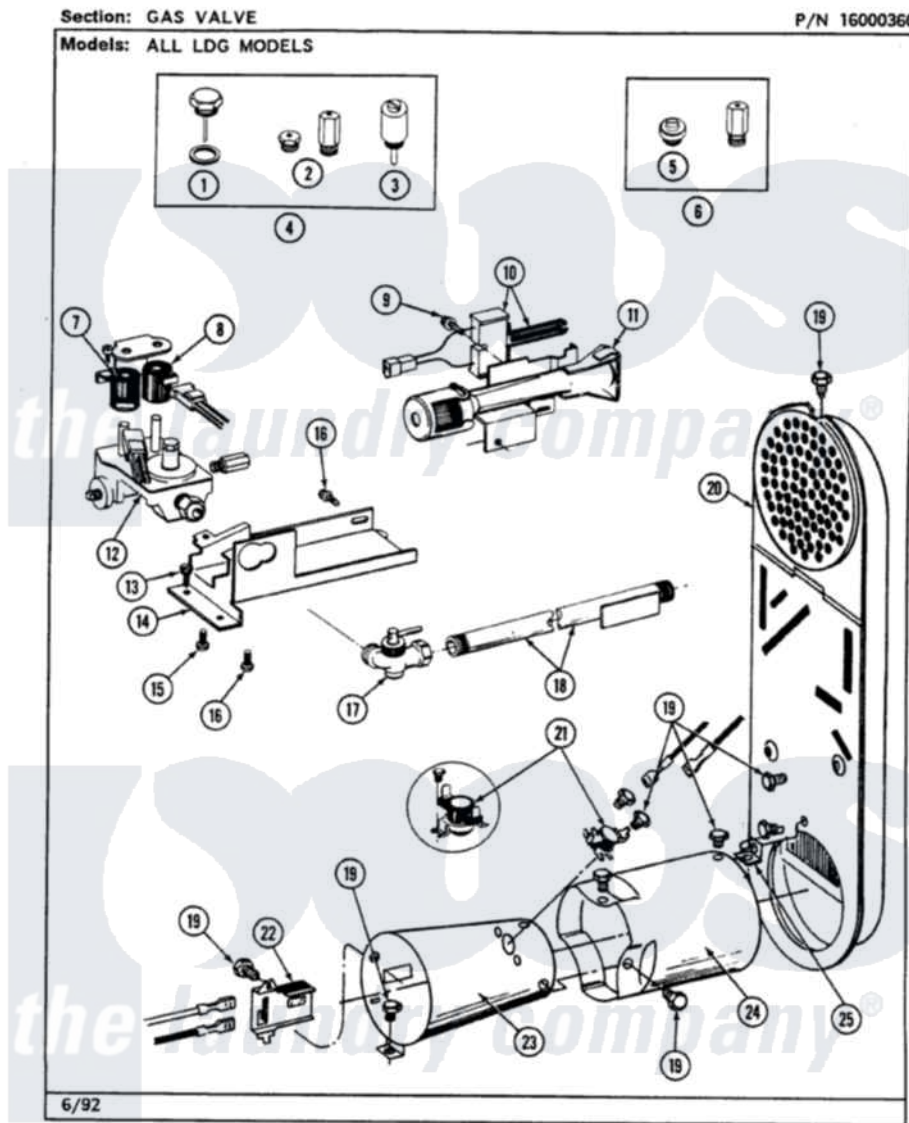

Maytag LDG9701ABW 05 - GAS VALVE

16

Maytag [Residential Maytag LDG9701ABW Dryer Parts](#) Parts Diagram 05 - GAS VALVE
Click on the part number to view part

Item	Original Part Number	Replaced By	Status	Part Description
1	302810			Screw Assembly - Blue Block Ope
2	305861		Not Available	MAIN BURNER ORIFICE KIT-LPG
3	306184		Not Available	PLUG, BLOCKING (LPG REGULATOR)
4	Y306195	MAL9000AXX		LP Gas Con
5	314602	694424		Leak, Limiter
6	306204	33002924		Gas Conv K
7	306106			Coil, Holding And Booster-W
8	306105	694540		Coil, 60 Hz
9	304971			Screw Note: Screw, Igniter
10	304970	4391996		Ignitor
11	304974	33002793		Burner Assembly
12	306176			Valve, Gas
13	Y313561			Screw----NA
14	314566			Gas Control Bracket

15	314082	90767	Screw, 8A X 3/8 HeX Washer Head Tapping
16	Y313559		Screw
17	Y303349		Angle Shut-Off, Gas Valve
18	Y303383	33001735	Pipe And Bracket Assembly Series 18 Not Needed Use Vavle
19	211294	90767	Screw, 8A X 3/8 HeX Washer Head Tapping
20	Y308504	Not Available	INLET DUCT ASSEMBLY
"	307119		Duct, Inlet Assembly
21	303395		Thermostat, Hi-Limit
22	Y303377	338906	Radiant, Sensor
23	Y308548		Combustion Cone Assembly
"	Y303368		Cone, Combustion
24	Y303841		Cone, Extension
25	Y312890		Retainer, Heater Chamber