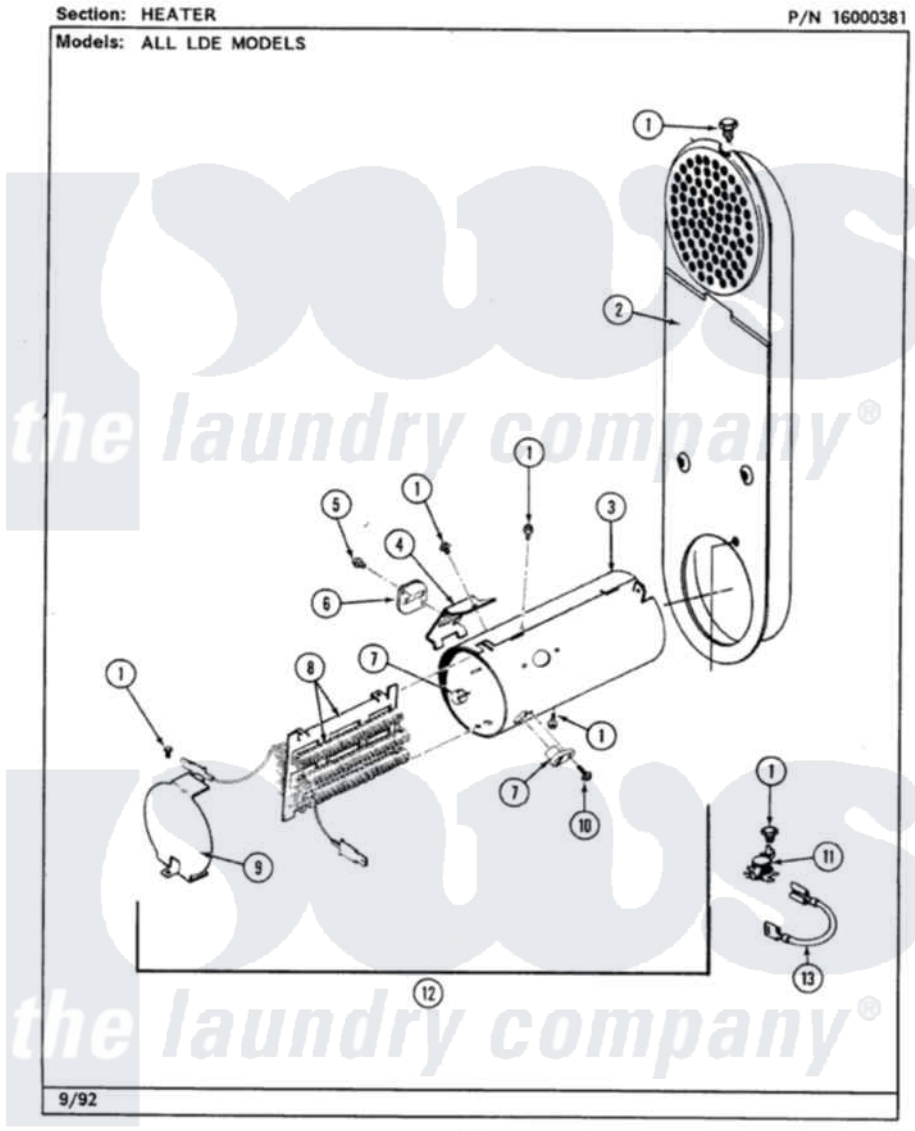

Maytag LDG9701ABW 08 - TUMBLER

12

Maytag Residential Maytag LDG9701ABW Dryer Parts Parts Diagram 08 - TUMBLER
Click on the part number to view part

Item	Original Part Number	Replaced By	Status	Part Description
1	Y307112	33001016		Outlet Duct Assembly
2	Y307107	33002970		Lint Filte
3	313764		Not Available	SCREW
4	Y313561			Screw----NA
5	307117			Tumbler Front W/Seal
6	Y310376			Clip, Door Switch Harness
7	Y307100	67001316		Bulb, Light
8	314955	33001496		Lamp- Hold
9	307097	33001496		Lamp- Hold
10	314820			Seal, Tumbler
11	314803	33001012		Baffle
12	314158			Washer, Baffle To Tumbler
13	314802		Not Available	TUMBLER W/OUT BAFFLES
14	Y310759			Screw, Tumbler Baffles
15	Y307114	33001178		Back, Tumbler
"	Y308544	33001178		Back, Tumbler

16	313915	31-3915	Tech Sheet
17	211294	90767	Screw, 8A X 3/8 HeX Washer Head Tapping
18	312538	33001443	Nut, Hex
19	Y313347	312535	Washer, Vault Mounting Brk.
20	Y312948	6-3129480	Shaft- Tumbler
21	Y303373	12001541	Drum Roller/Washer Assembly--W
22	312535		Washer, Vault Mounting Brk.
23	410233	9703438	Ring-Retrnr
24	Y312959		Poly "V" Belt For Tumbler
25	314804	33001004	Baffle, Tall
26	Y314110	33002917	Screw, No.10-16
27	210720		Rivet, Bearing To Tumbler Fmt
28	306508		Tumbler Bearing Kit ---W
29	Y310632	1163839	Screw
30	Y251119	3177991	Screw
31	211294	90767	Screw, 8A X 3/8 HeX Washer Head Tapping
32	Y303711		Sensor Ground Wire
33	304997		Sensor Assembly With Screws
34	Y312658		Receptacle, Sensor Ground Wire