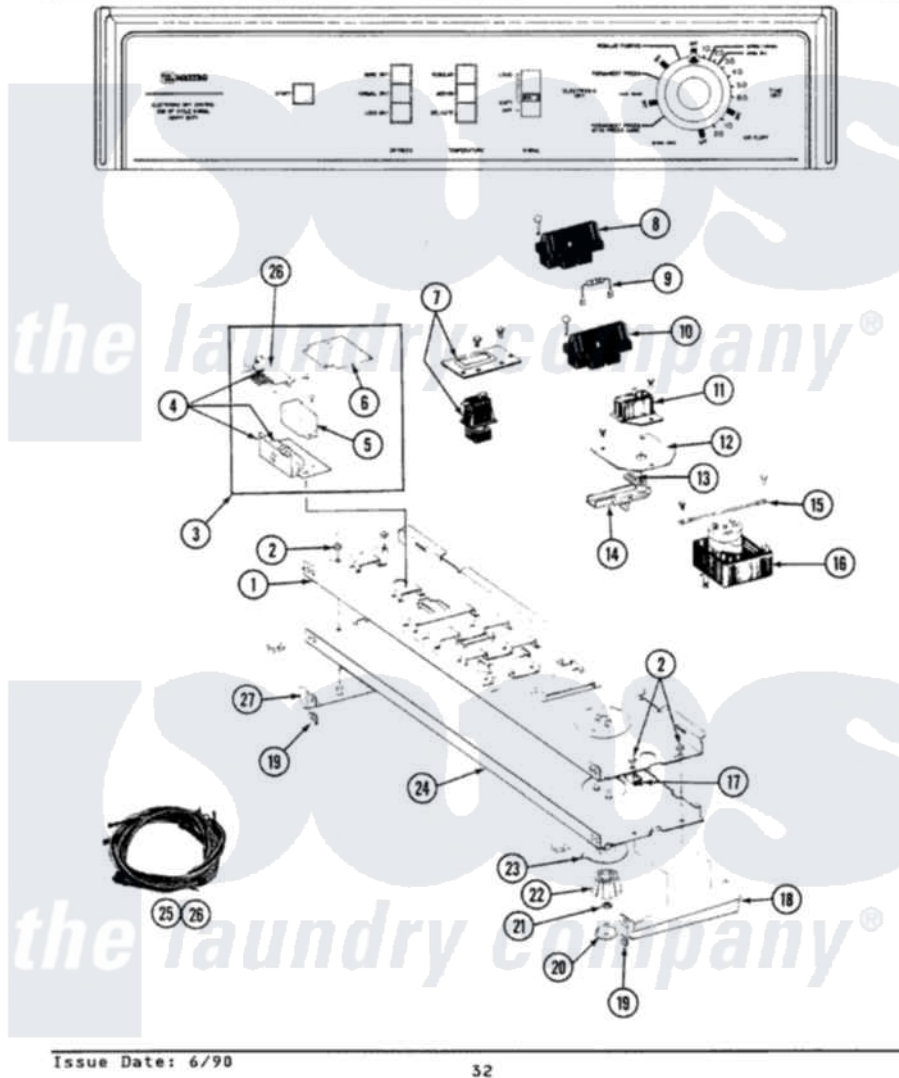

# Maytag LDG9800 01 - CONTROL PANEL

SECTION: CONTROL PANEL  
MODEL: DE-DG9800

Issue Date: 6/90

32

Maytag [Residential Maytag LDG9800 Dryer Parts](#) Parts Diagram 01 - CONTROL PANEL  
Click on the part number to view part

Item	Original Part Number	Replaced By	Status	Part Description
1	<a href="#">314184</a>			Back Up Plate
2	<a href="#">214872</a>			Palnut, End Cap Note: Nut, Lamp Holder
3	211168	<a href="#">W10139210</a>		Screw, 8-18 X 5/16
"	307898		Not Available	ELECTRONIC CONTROL
4	311863		Not Available	SCREW FOR CAUTION PLATE---NA
"	<a href="#">307897</a>			Edge Board Connector
5	Y251119	<a href="#">3177991</a>		Screw
"	<a href="#">307899</a>			Relay
6	<a href="#">Y307896</a>			Pc Board
7	211168	<a href="#">W10139210</a>		Screw, 8-18 X 5/16
"	<a href="#">307305</a>			Switch Push To Start
8	307304		Not Available	TEMP CONTROL SWITCH 3 BUTTON
"	213117	<a href="#">67006908</a>		Screw, Ice Rack
9	<a href="#">306917</a>			Resistor, Med Temp Gas