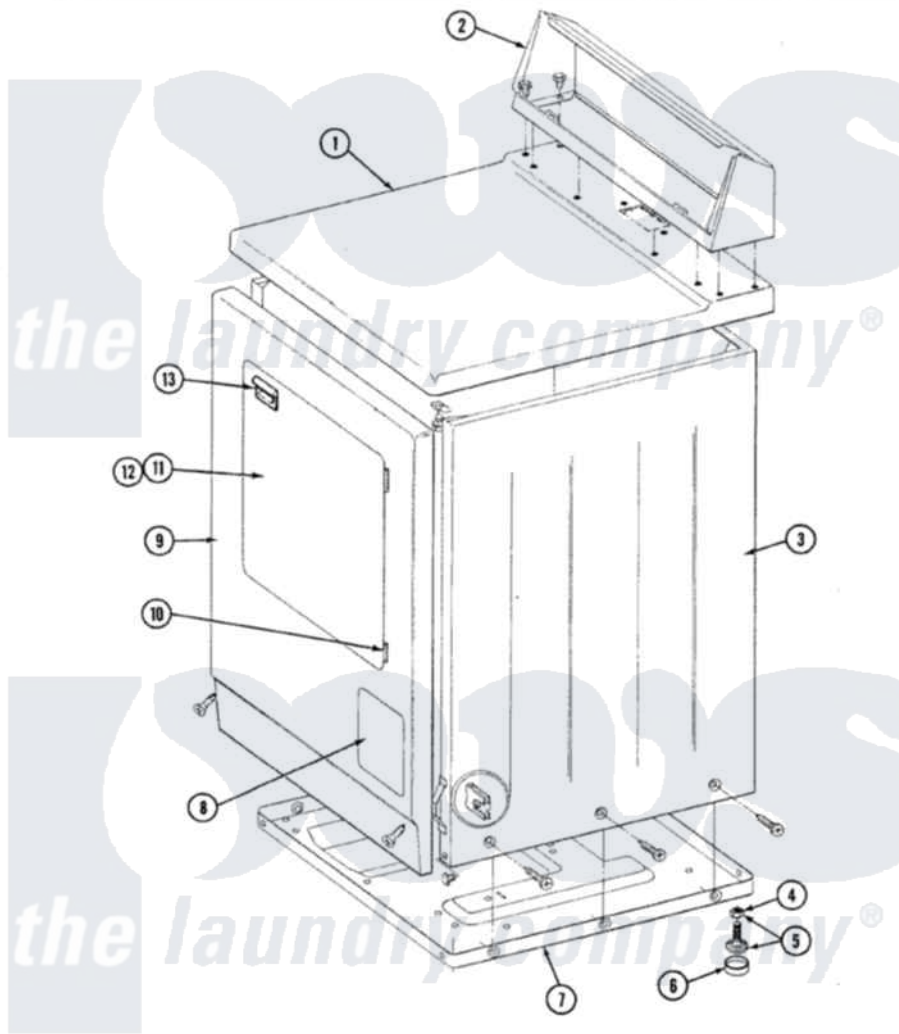

# Maytag LDG9800 03 - FRONT VIEW

SECTION: FRONT VIEW  
MODEL: DE-DG MODELS

Issue Date: 6/90

56

Maytag [Residential Maytag LDG9800 Dryer Parts](#) Parts Diagram 03 - FRONT VIEW  
Click on the part number to view part

Item	Original Part Number	Replaced By	Status	Part Description
1	<a href="#">307104L</a>			Top Cover Assembly
"	<a href="#">204445</a>			Screw And Fastener Assembly
2	<a href="#">Y313559</a>			Screw
"	<a href="#">305193L</a>			Console
3	307124L		Not Available	CABINET ASSY ALMOND
"	Y310632	<a href="#">1163839</a>		Screw
4	Y052740	<a href="#">62739</a>		Nut, Lock
5	<a href="#">Y305086</a>			Adjustable Leg And Nut
6	<a href="#">Y314137</a>			Foot, Rubber
7	Y303361		Not Available	BASE ASSY. (UPPER & LOWER)
8	302542L		Not Available	PART NOT USED. (DG ONLY)
9	<a href="#">307998L</a>			Front Panel---NA
10	307099	<a href="#">33001230</a>		Hinge, Door
12	314966L		Not Available	DOOR PANEL ALMOND
13	<a href="#">314972</a>			Handle Door ALM