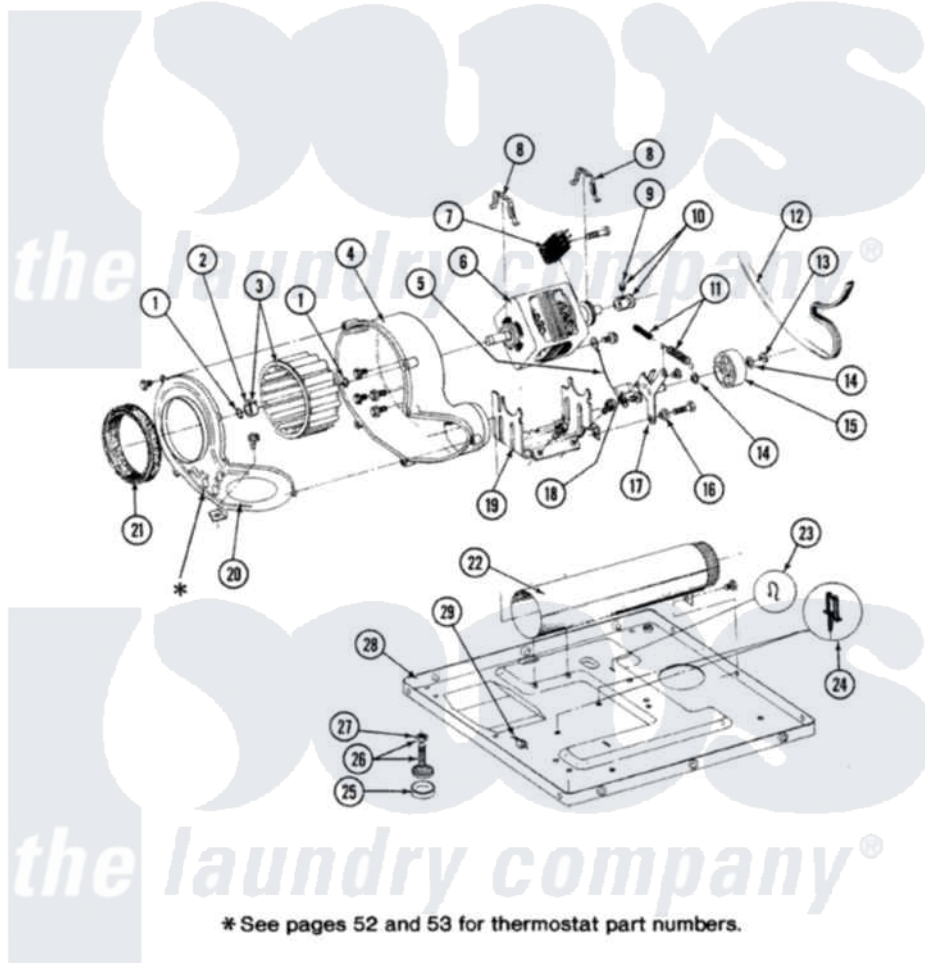

Maytag LDG9800 07 - MOTOR, BLOWER, BASE FRAME & THERMOSTATS

SECTION: MOTOR, BLOWER, BASE FRAME & THERMOSTATS
 MODEL: DG-DE MODELS

Issue Date: 6/90

50

Maytag [Residential Maytag LDG9800 Dryer Parts](#) Parts Diagram 07 - MOTOR, BLOWER, BASE FRAME & THERMOSTATS

[Click on the part number to view part](#)

Item	Original Part Number	Replaced By	Status	Part Description
1	410233	9703438		Ring-Retrn
2	312967			Clamp, Blower Housing
3	Y303836			Blower Wheel Assembly And Clamp
4	Y310632	1163839		Screw
"	Y312893			Housing, Blower
5	901220			Ground Wire
"	211294	90767		Screw, 8A X 3/8 HeX Washer Head Tapping
"	910343	488234		Screw 8-32 X 1/4
6	Y303358	W10410999		Motor-Drve
7	306207		Not Available	(PROD. No.303358-8 & No.303358-9)
"	Y303877		Not Available	SWITCH, MOTOR EXTERNAL START No.303358-2, No.303358-4, 303358-7
"	Y303879			Switch, Motor External Start

8	Y015825		Clip, Motor To Motor Support
9	Y053241		Set Screw, Motor Pulley
10	Y305185	6-3051850	Pulley- MO
11	Y303945		IDLER SPRING ASSY. W/PLUG
12	Y312959		Poly "V" Belt For Tumbler
13	312958	354987	Ring, Retaining
14	Y312527		Washer, Idler Shaft
15	Y303705	6-3037050	Pulley- ID
16	Y312894	315772	Sleeve, Idler Arm
17	Y014874		Screw, Idler Arm And Sleeve
"	Y303363	6-3033630	Idler Arm
"	Y312961	W10116751	Screw
18	Y313582	W10116756	Spacer
19	Y313561		Screw----NA
"	312897	Not Available	SUPPORT, MOTOR
20	314846		Cover, Blower Housing
"	Y313561		Screw----NA
"	Y312961	W10116751	Screw
21	Y312901		Seal, Housing Cover
22	Y303442		EXHAUST DUCT ASSEMBLY
"	Y310632	1163839	Screw
23	410490		Spring, Retainer Wire Harness
24	Y313262	W10116752	Retainer-
25	Y314137		Foot, Rubber
26	Y305086		Adjustable Leg And Nut
27	Y052740	62739	Nut, Lock
28	Y303361	Not Available	BASE ASSY. (UPPER & LOWER)
29	Y310376		Clip, Door Switch Harness