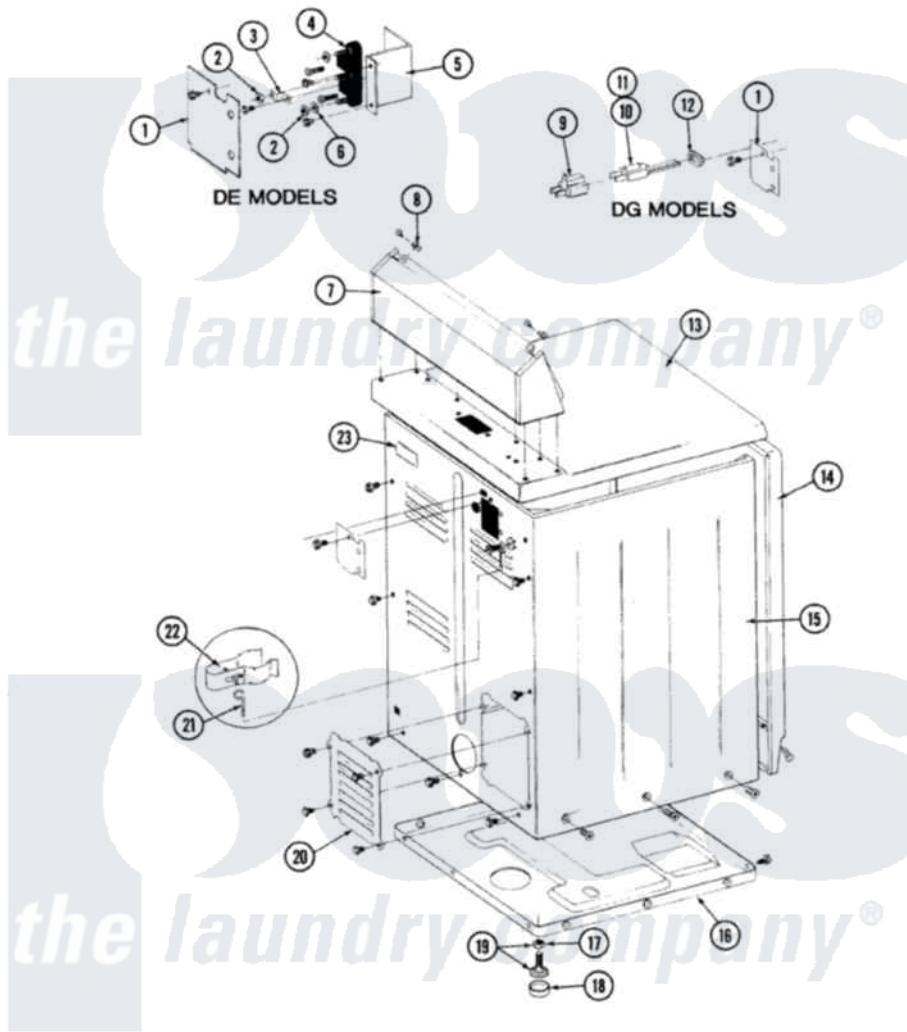

Maytag LDG9800 08 - REAR VIEW

SECTION: REAR VIEW
MODEL: DE-DG MODELS

Issue Date: 6/90

38

Maytag Residential Maytag LDG9800 Dryer Parts Parts Diagram 08 - REAR VIEW
Click on the part number to view part

Item	Original Part Number	Replaced By	Status	Part Description
1	Y312905		Not Available	COVER, TERMINAL
7	305193L			Console
8	215075			Fastener, Control Panel To Console
9	Y201808			Converter
10	302521		Not Available	CORD, POWER PART NOT USED-GAS MODELS ONLY
12	211881			Grommet, Cord Part Not Used-Gas Models Only
13	307104L			Top Cover Assembly
14	204445			Screw And Fastener Assembly
15	Y310632	1163839		Screw
"	307124L		Not Available	CABINET ASSY ALMOND
"	Y313561			Screw---NA
16	Y303361		Not Available	BASE ASSY. (UPPER & LOWER)
17	Y052740	62739		Nut, Lock
18	Y314137			Foot, Rubber

19	Y305086		Adjustable Leg And Nut
20	211294	90767	Screw, 8A X 3/8 HeX Washer Head Tapping
"	Y313559		Screw
"	Y312951	Not Available	ACCESS COVER, BACK
21	311155		Ground Wire And Clamp
22	301548		Clamp, Ground Wire
"	313122		Screw - Baffle To Tumbler
23	214519		LABEL, ELECTRICAL INSTR. PART NOT USED-GAS MODELS ONLY