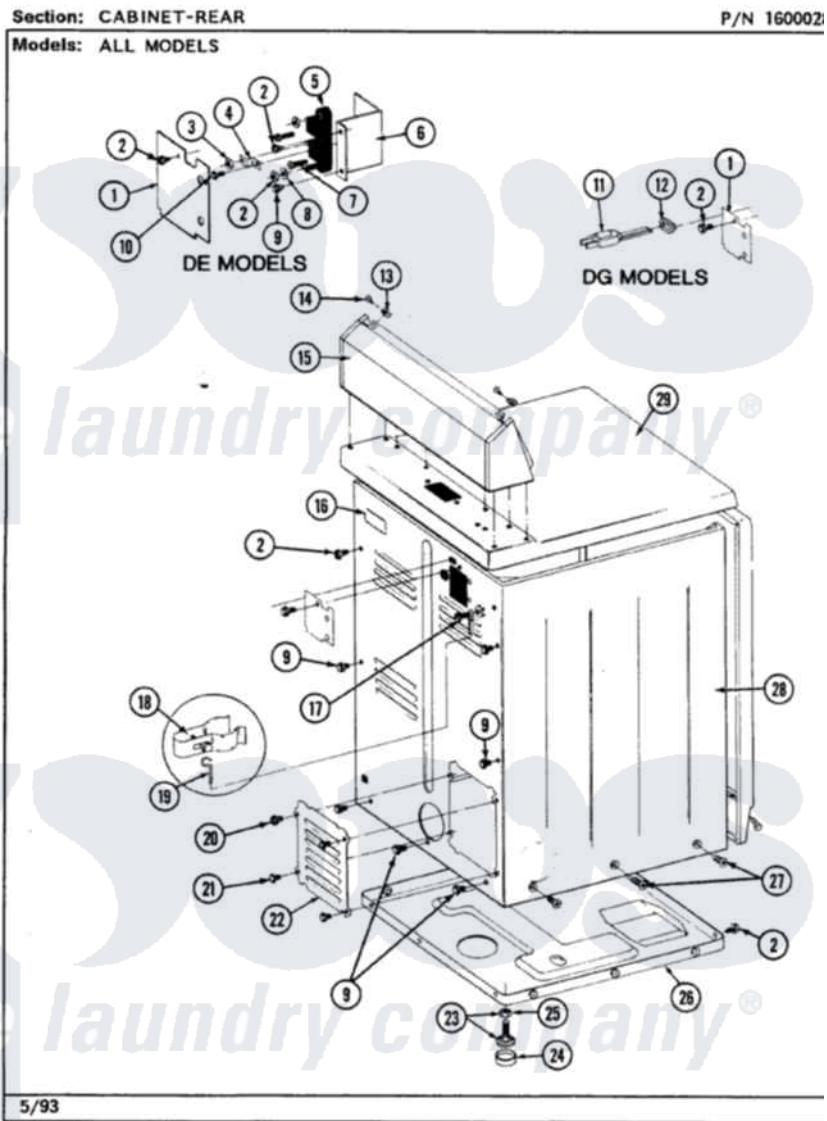

Maytag LDG9800AAL 02 - CABINET-REAR

Maytag Residential Maytag LDG9800AAL Dryer Parts Parts Diagram 02 - CABINET-REAR
Click on the part number to view part

Item	Original Part Number	Replaced By	Status	Part Description
1	Y312905		Not Available	COVER, TERMINAL
2	Y313561			Screw---NA
3	311484	112432		Nut
4	Y312184			Strap, Grounding
5	400008			Block, Terminal
9	Y310632	1163839		Screw
10	Y311423	489483		Screw 10-32 X 1/2
11	302521		Not Available	CORD, POWER PART NOT USED-GAS MODELS ONLY
12	211881			Grommet, Cord Part Not Used-Gas Models Only
13	215075			Fastener, Control Panel To Console
14	210932			Screw, No.8 X 9/16 Ctsk Note: Screw, Inlet Duct
15	305193L			Console
16	214519			LABEL, ELECTRICAL INSTR. PART NOT USED-GAS MODELS ONLY

17	303846	22003781	Screw, Ground Strap
18	301548		Clamp, Ground Wire
19	311155		Ground Wire And Clamp
20	Y313559		Screw
21	211294	90767	Screw, 8A X 3/8 HeX Washer Head Tapping
22	Y312951	Not Available	ACCESS COVER, BACK
23	Y305086		Adjustable Leg And Nut
24	Y314137		Foot, Rubber
25	Y052740	62739	Nut, Lock
26	Y303361	Not Available	BASE ASSY. (UPPER & LOWER)
27	213077	Not Available	CAP FOR TIMER KNOB
28	307124L	Not Available	CABINET ASSY ALMOND
29	307104L		Top Cover Assembly