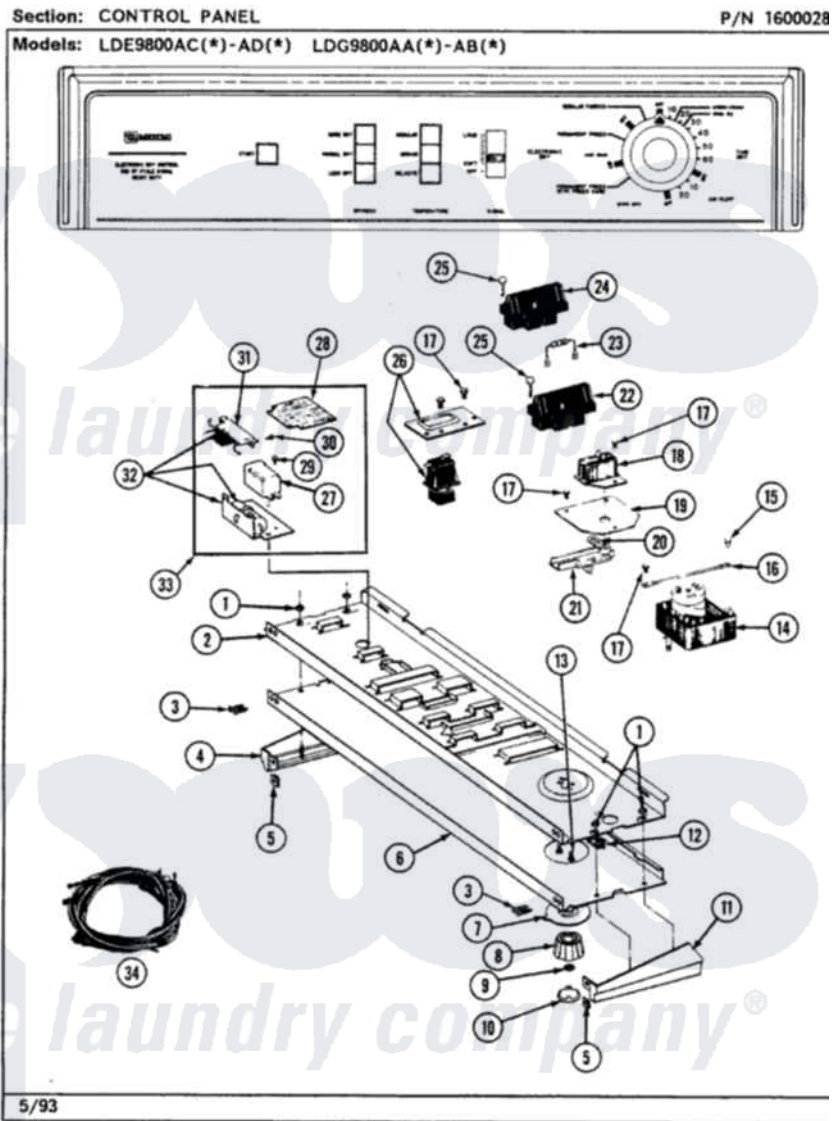

Maytag LDG9800AAL 03 - CONTROL PANEL

Maytag Residential Maytag LDG9800AAL Dryer Parts Parts Diagram 03 - CONTROL PANEL

Click on the part number to view part

Item	Original Part Number	Replaced By	Status	Part Description
1	214872			Palnut, End Cap Note: Nut, Lamp Holder
2	314184			Back Up Plate
3	210932			Screw, No.8 X 9/16 Ctsk Note: Screw, Inlet Duct
4	207215		Not Available	END CAP LH
5	214894			Fastener, End Cap
6	307321		Not Available	CONTROL PANEL
7	315042			Dial Skirt
8	315041			Knob, Timer
9	312273			Nut, Control Knob
10	215821		Not Available	CAP, KNOB
11	207216		Not Available	END CAP RH
12	214897			Pad, Control Panel
13	910708	488234		Screw 8-32 X 1/4
14	Y307404			Timer
15	211204	00767		Screw, 8A X 3/8 HeX Washer

15	211294	30707		Head Tapping
16	204807			Ground Wire, Supp. Plte To Top Cover
17	211168	W10139210		Screw, 8-18 X 5/16
18	Y305204		Not Available	BUZZER - ADJUSTABLE
19	314169	313610		Hndle-Door
20	314171		Not Available	PIVOT ARM FOR BUZZER
21	307364		Not Available	SLIDE ASSY
22	307304		Not Available	TEMP CONTROL SWITCH 3 BUTTON
23	306917			Resistor, Med Temp Gas
24	307304		Not Available	TEMP CONTROL SWITCH 3 BUTTON
25	213117	67006908		Screw, Ice Rack
26	307305			Switch Push To Start
27	307899			Relay
28	Y307896			Pc Board
29	Y251119	3177991		Screw
30	311863		Not Available	SCREW FOR CAUTION PLATE----NA
31	307422		Not Available	WIRE HARNESS
32	307897			Edge Board Connector
33	307898		Not Available	ELECTRONIC CONTROL
34	307294		Not Available	WIRE HARNESS
"	307556		Not Available	INSTALL & INST PKG D9800C
"	315081		Not Available	MANUAL, USE & CARE