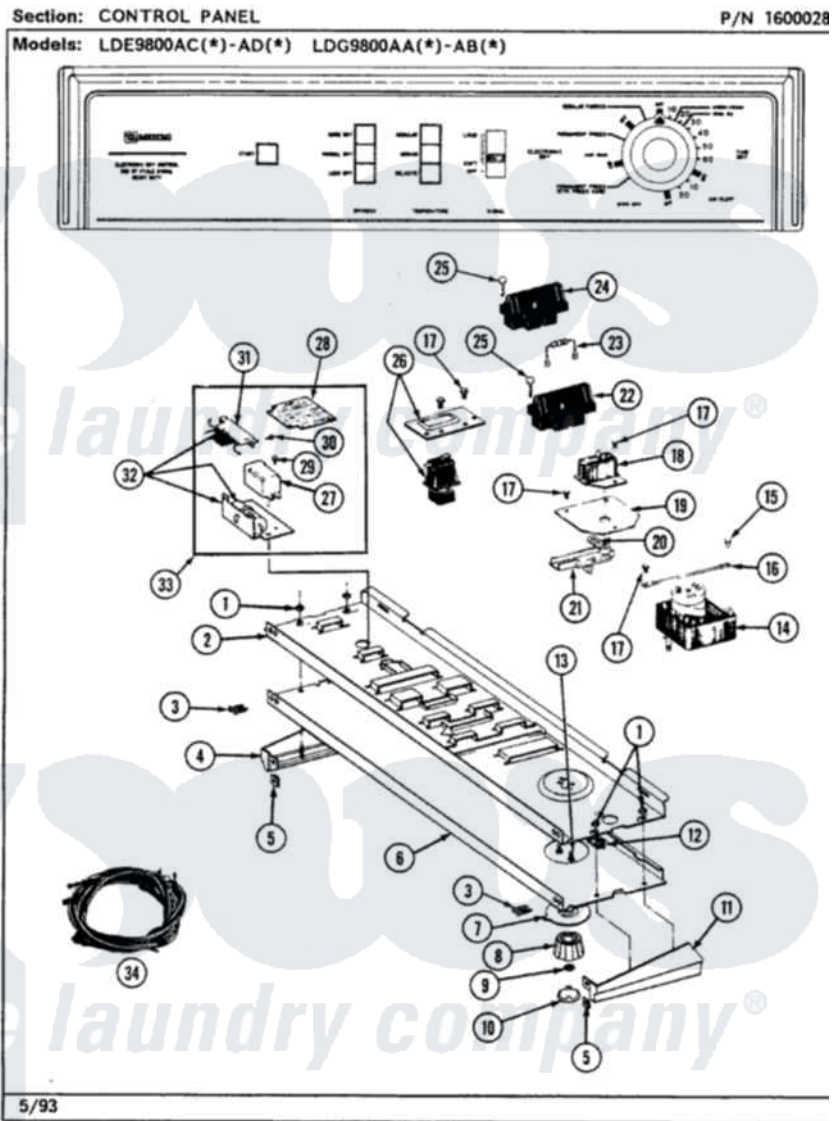

Maytag LDG9800AAW 03 - CONTROL PANEL

Maytag Residential Maytag LDG9800AAW Dryer Parts Parts Diagram 03 - CONTROL PANEL
 Click on the part number to view part

| Item | Original Part Number | Replaced By | Status | Part Description |
|------|-------------------------|------------------------|---------------|---|
| 1 | 214872 | | | Palnut, End Cap Note: Nut, Lamp Holder |
| 2 | 314184 | | | Back Up Plate |
| 3 | 210932 | | | Screw, No.8 X 9/16 Ctsk Note: Screw, Inlet Duct |
| 4 | 207215 | | Not Available | END CAP LH |
| 5 | 214894 | | | Fastener, End Cap |
| 6 | 307321 | | Not Available | CONTROL PANEL |
| 7 | 315042 | | | Dial Skirt |
| 8 | 315041 | | | Knob, Timer |
| 9 | 312273 | | | Nut, Control Knob |
| 10 | 215821 | | Not Available | CAP, KNOB |
| 11 | 207216 | | Not Available | END CAP RH |
| 12 | 214897 | | | Pad, Control Panel |
| 13 | 910708 | 488234 | | Screw 8-32 X 1/4 |
| 14 | Y307404 | | | Timer |
| 15 | 211204 | 00767 | | Screw, 8A X 3/8 HeX Washer |