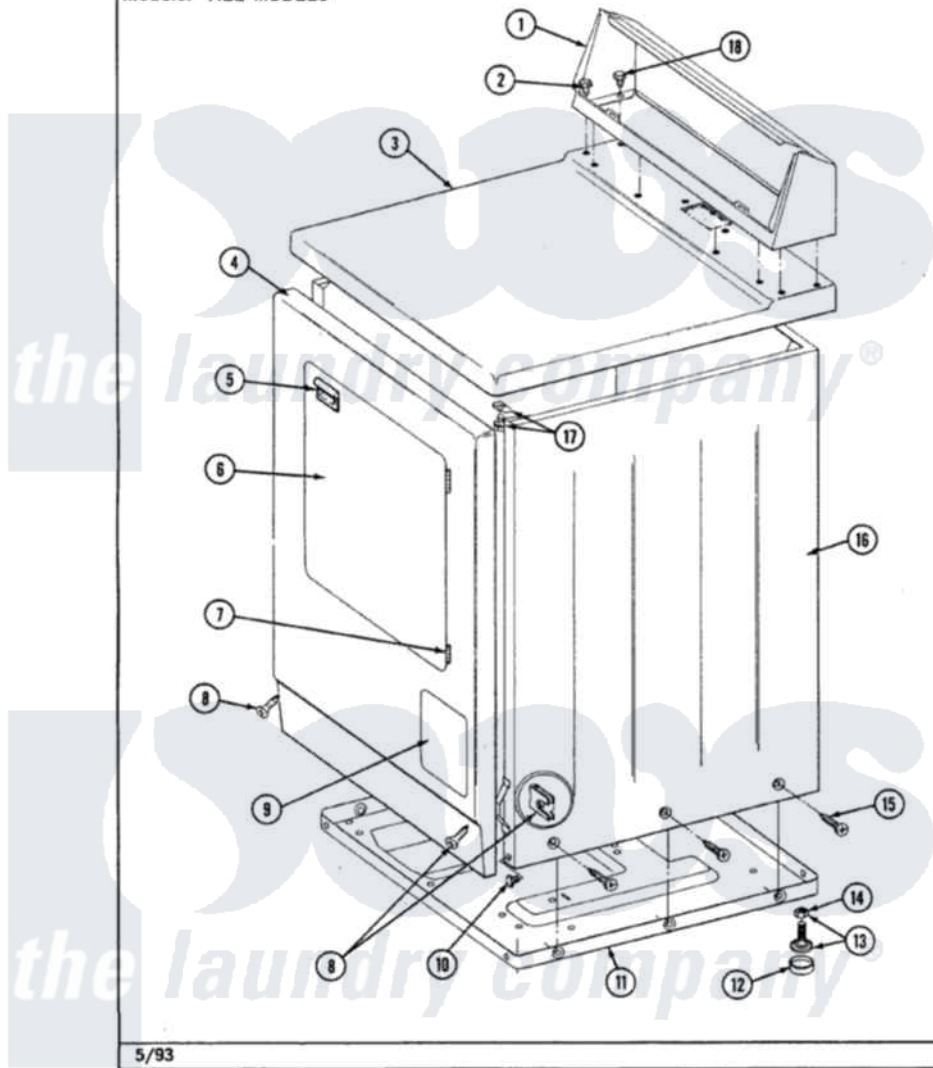

Maytag LDG9800ABL 01 - CABINET-FRONT

Section: CABINET-FRONT

P/N 1600028

Models: ALL MODELS

5/93

Maytag Residential Maytag LDG9800ABL Dryer Parts Parts Diagram 01 - CABINET-FRONT

Click on the part number to view part

Item	Original Part Number	Replaced By	Status	Part Description
1	305193L			Console
2	Y313559			Screw
3	307104L			Top Cover Assembly
4	307998L			Front Panel---NA
5	314972			Handle Door ALM
6	314966L		Not Available	DOOR PANEL ALMOND
"	307111L	308061L		Door Assembly---NA
7	307099	33001230		Hinge, Door
8	204439			Screw And Fstner Assembly
9	302542L		Not Available	PART NOT USED. (DG ONLY)
10	Y310632	1163839		Screw
11	Y303361		Not Available	BASE ASSY. (UPPER & LOWER)
12	Y314137			Foot, Rubber
13	Y305086			Adjustable Leg And Nut
14	Y052740	62739		Nut, Lock
				Yfor Cabinet See Cabinet

15	213007		Ator Cabinet See Cabinet, Back
16	307124L	Not Available	CABINET ASSY ALMOND
17	204445		Screw And Fastener Assembly
18	211294	90767	Screw, 8A X 3/8 HeX Washer Head Tapping